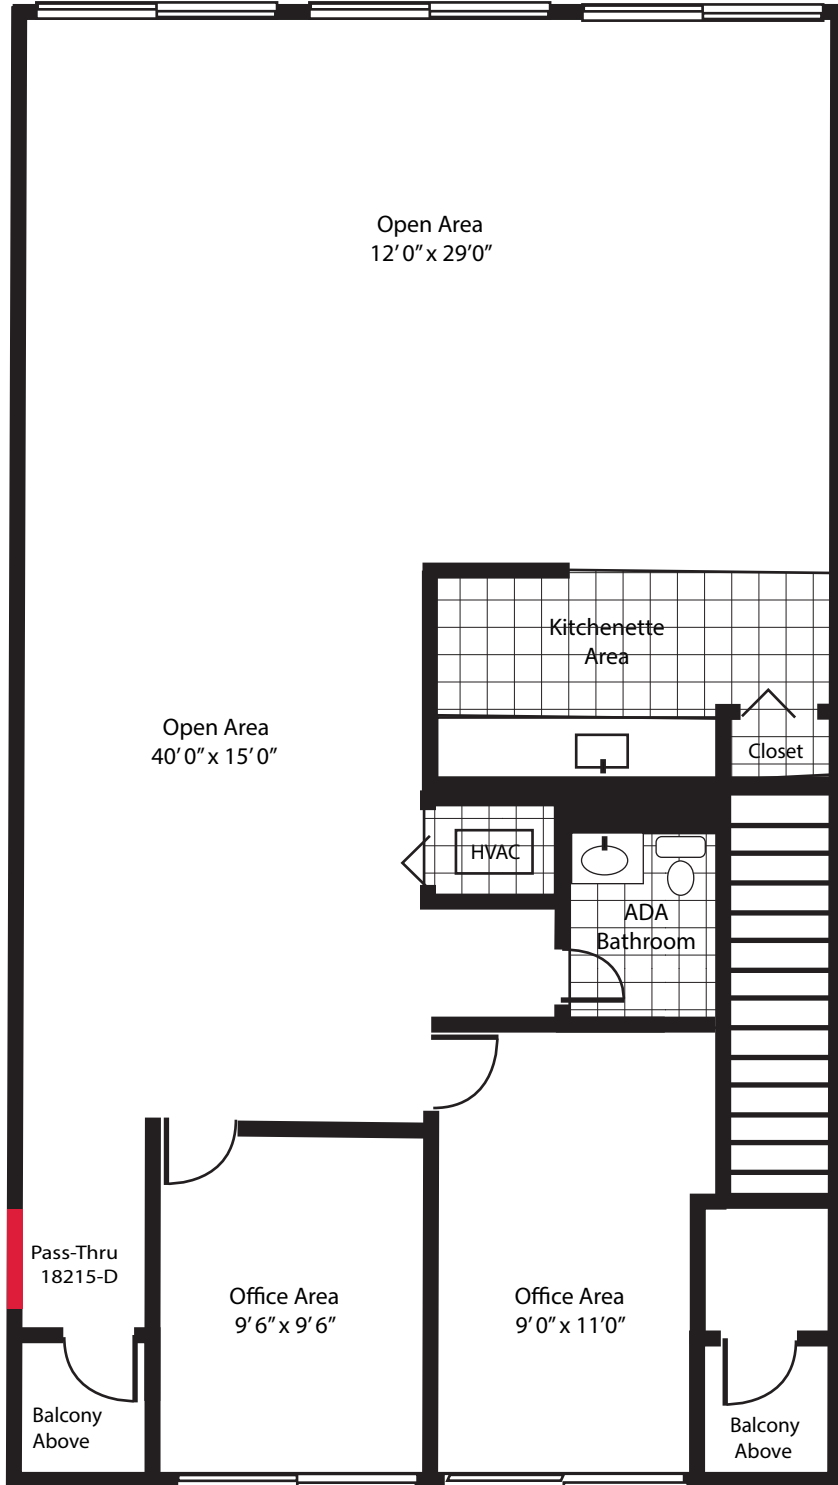

Lower Level
 Square Feet: 1575
 Office Space

For Leasing Information Contact:

Brian Pettit
 301-975-1020, Ext. 402

Details and dimensions on floor plans are approximate and subject to change without notice.

Main
 Entrance