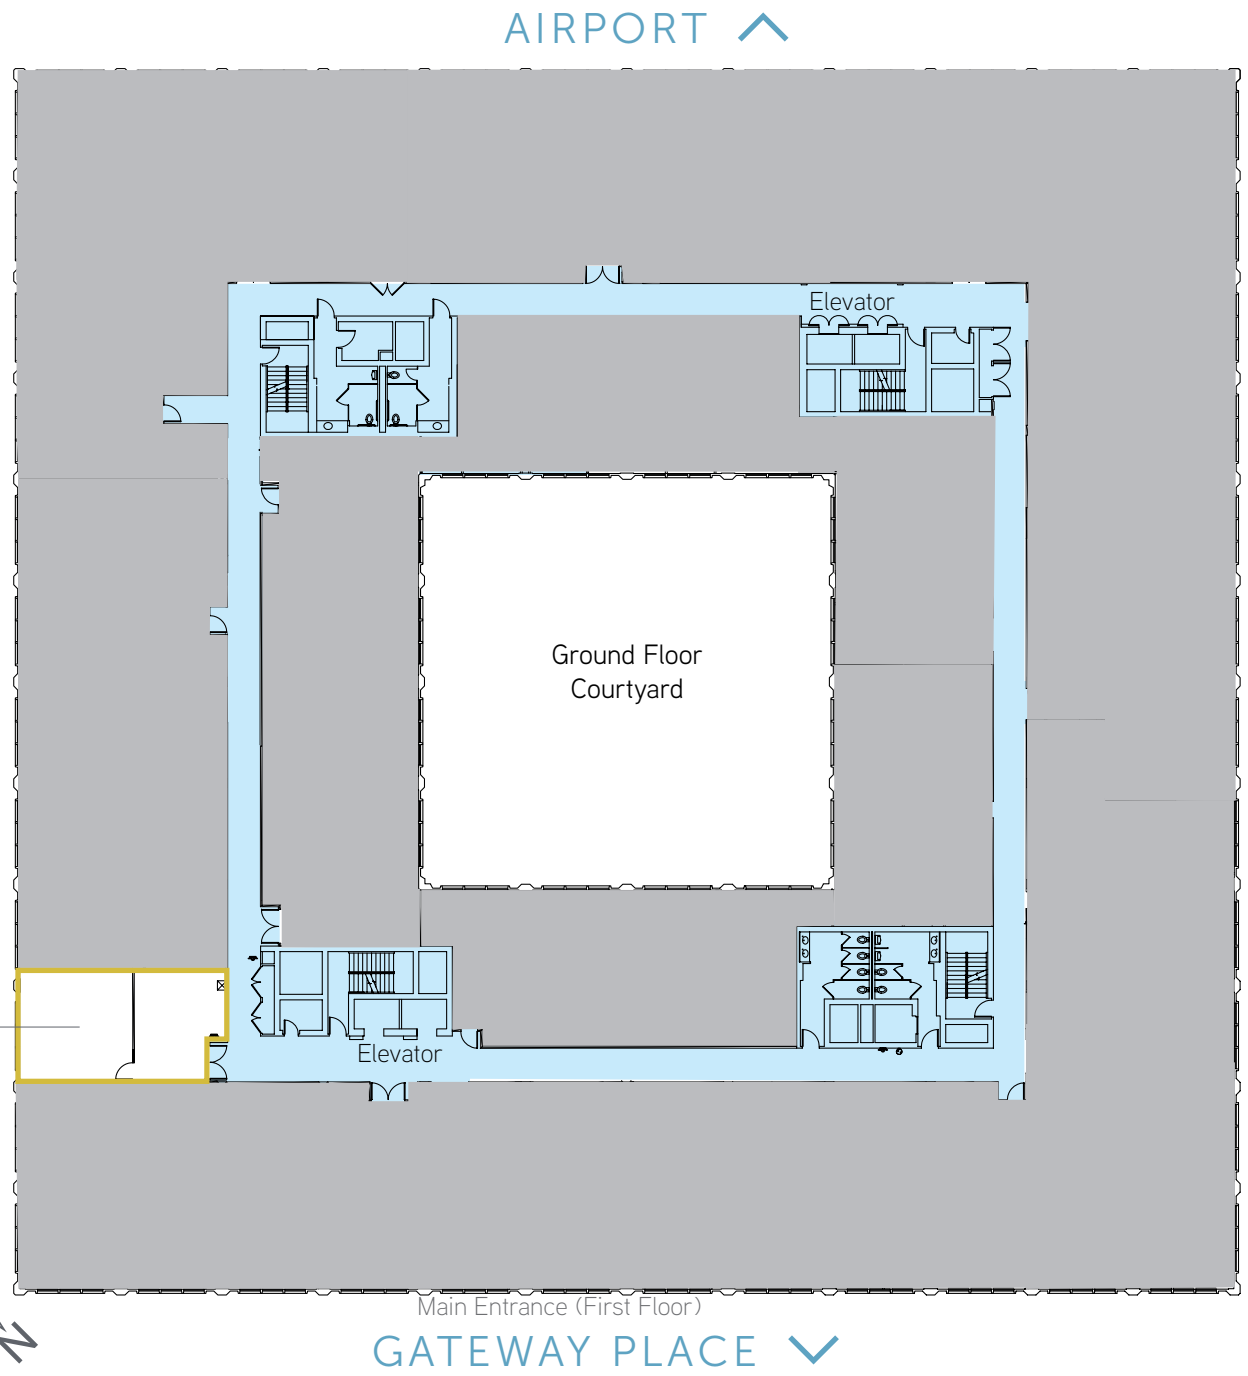

THIRD FLOOR

SUITE 392 - 863 RSF

Suite 392
863 RSF
*Available 6/1/26