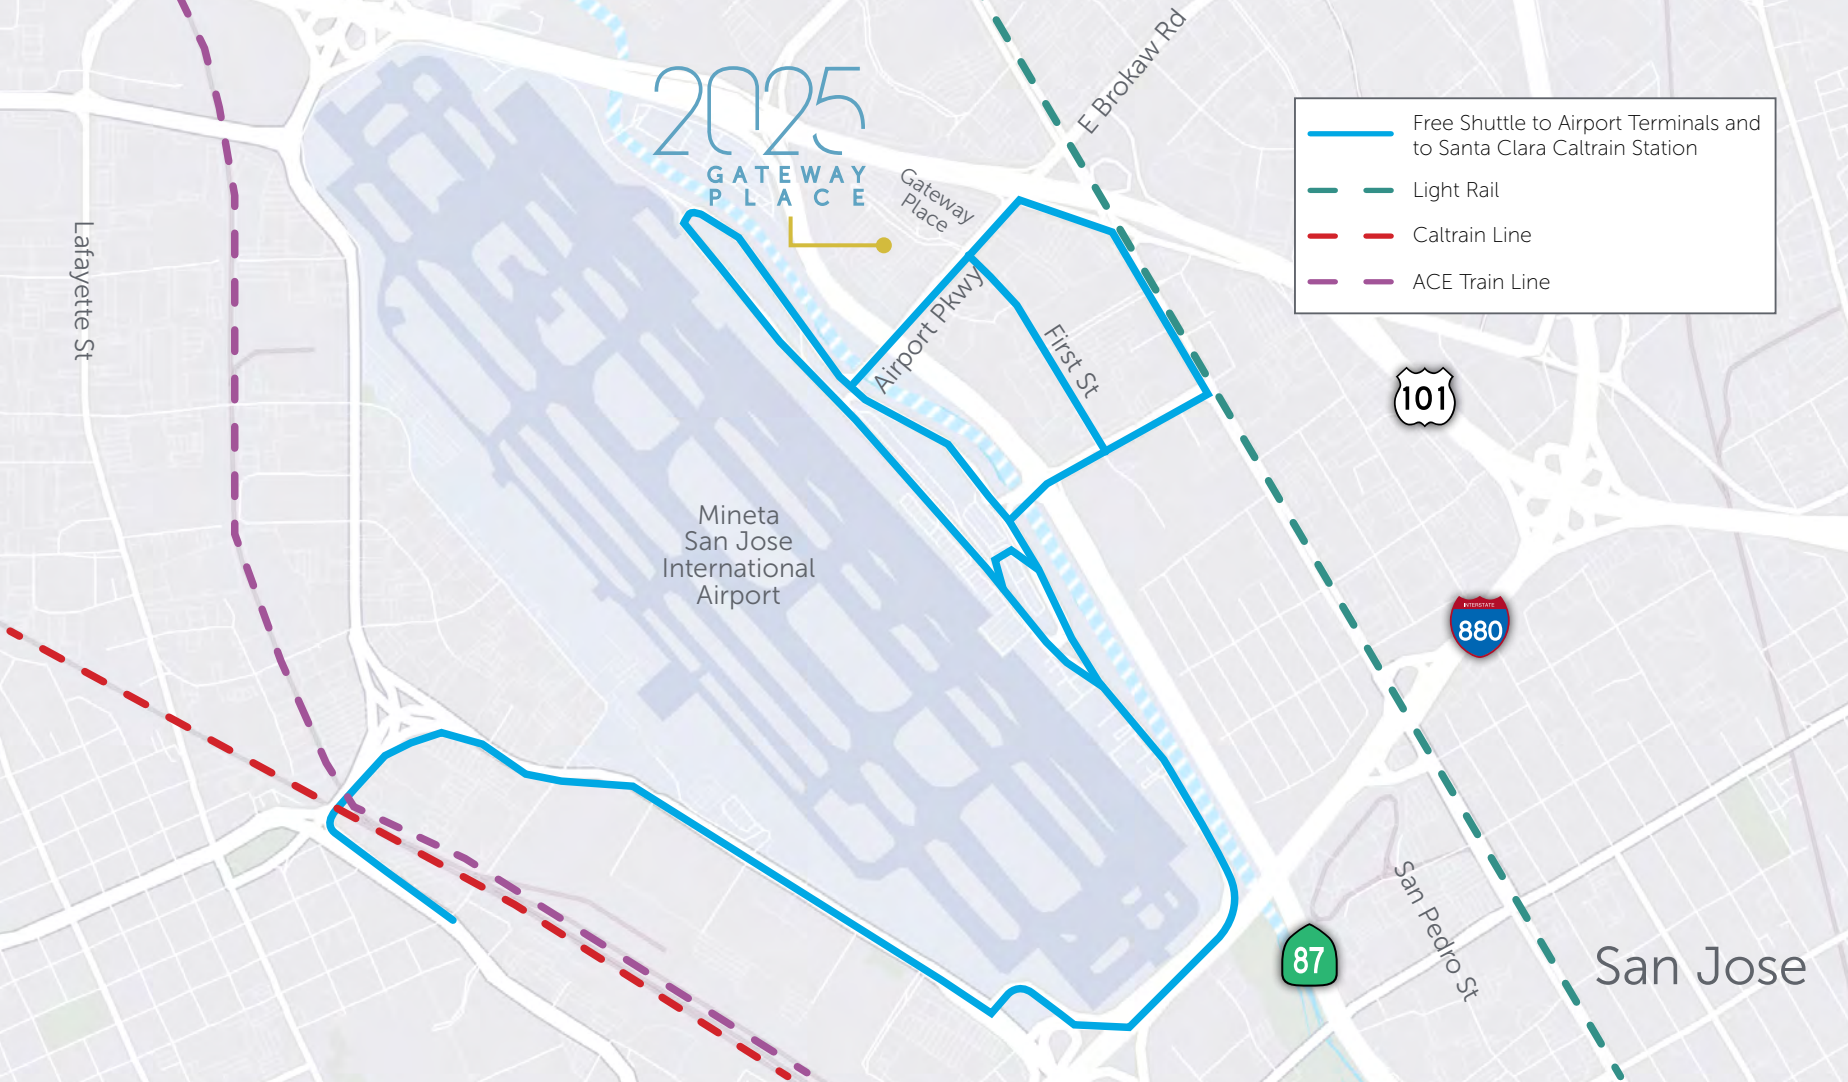

2025

GATEWAY
PLACE

PROPERTY HIGHLIGHTS

Central Silicon Valley location adjacent to Mineta San Jose International Airport

Excellent access to Highways 101, 87, 280 and Interstate 880

3.3/1000 surface parking

Additional Services & Convenient Shopping

1. Trader Joe's
2. T-Mobile / Supercuts / European Wax Center
3. Mattress Firm / Blue Cocoon Med Spa
4. Office Depot / PetSmart / GameStop / Playless Shoe Source Sally Beauty Supply / Diamond Dental / Nail & Tan America / Michael's
5. Cost Plus World Market
6. Marshall's
7. Target
8. Bel Air Dental
9. 24-hour Fitness
10. City Sports Club
11. Lowe's
12. Staples
13. Avaya Stadium
14. Bright Horizons

Lodging & Conference Facilities

1. Doubletree Hotel
2. Springhill Suites / Residence Inn by Marriott
3. Courtyard by Marriott
4. Staybridge Suites
5. Fairfield Inn
6. Comfort Inn

2025
GATEWAY
PLACE

TRANSPORTATION

CALTRAIN SANTA CLARA TRANSIT CENTER STATION [\(SCHEDULE LINK\)](#)

- Serving from San Francisco to Gilroy
- 42+ local and limited weekday stops (to/from)

VTA LIGHT RAIL / BUS [\(SCHEDULE LINK\)](#)

- Light Rail service to/from Mountain View to South San Jose
- Bus Service to/from Santa Clara Transit Center Station, Metro Light Rail and Gateway Place