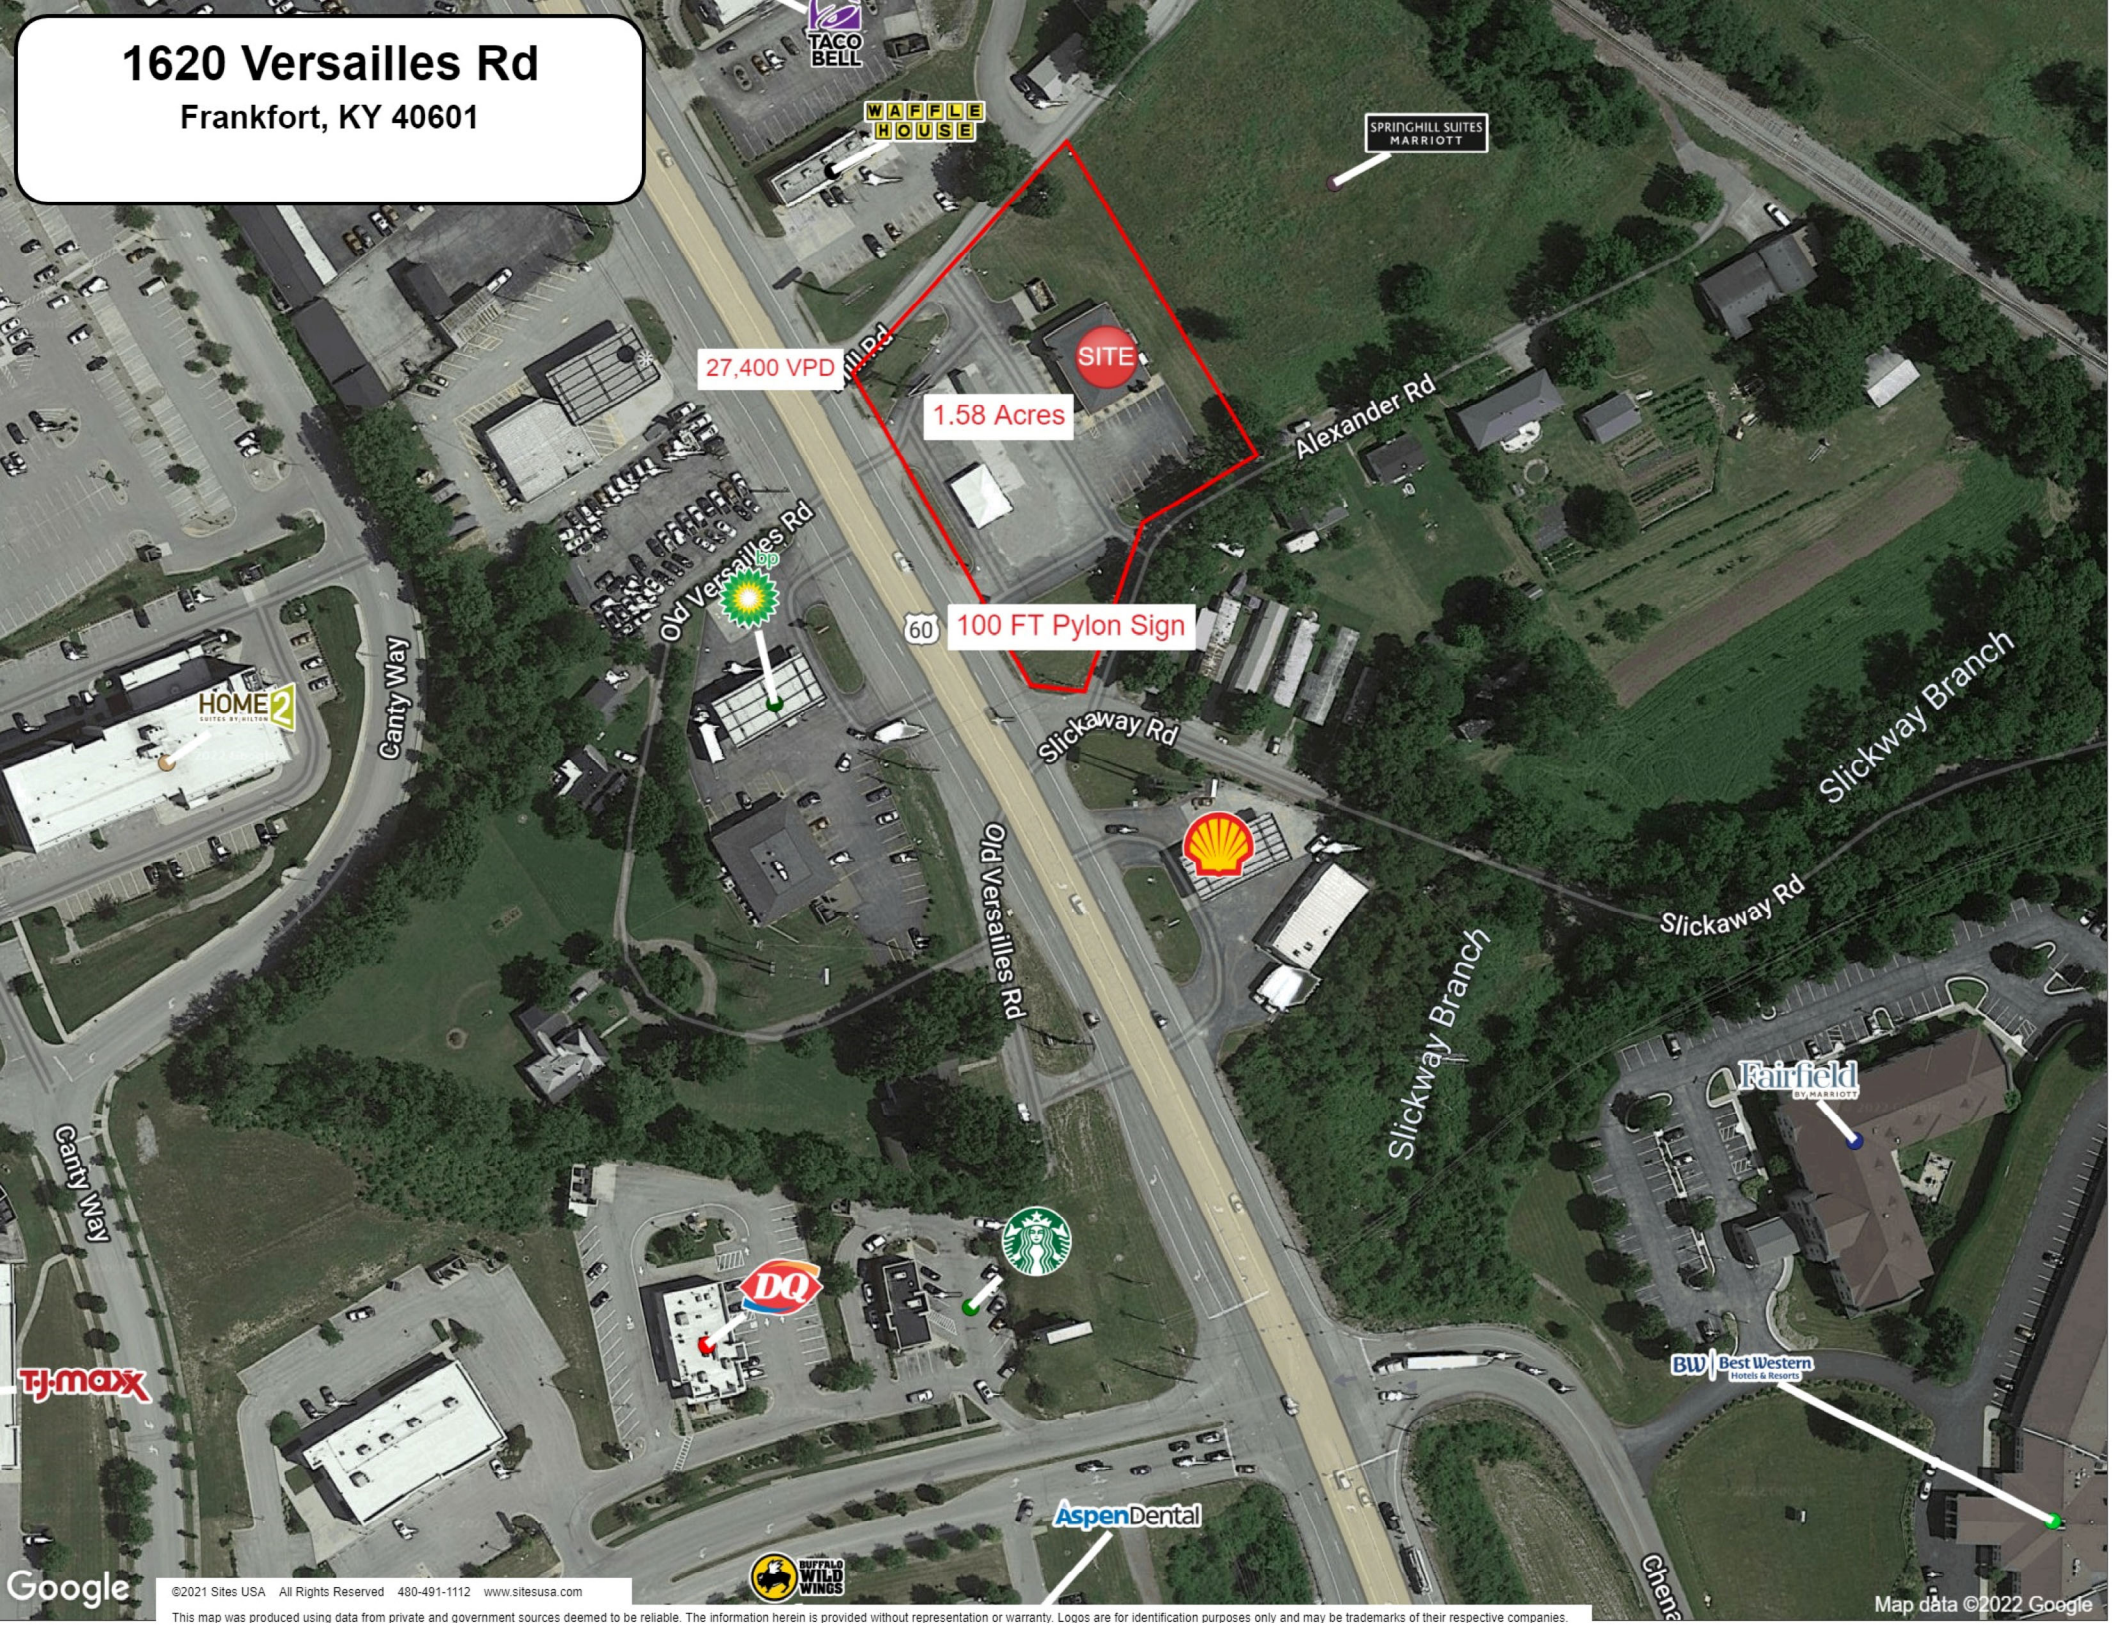

# 1620 Versailles Rd

Frankfort, KY 40601

27,400 VPD

1.58 Acres

100 FT Pylon Sign