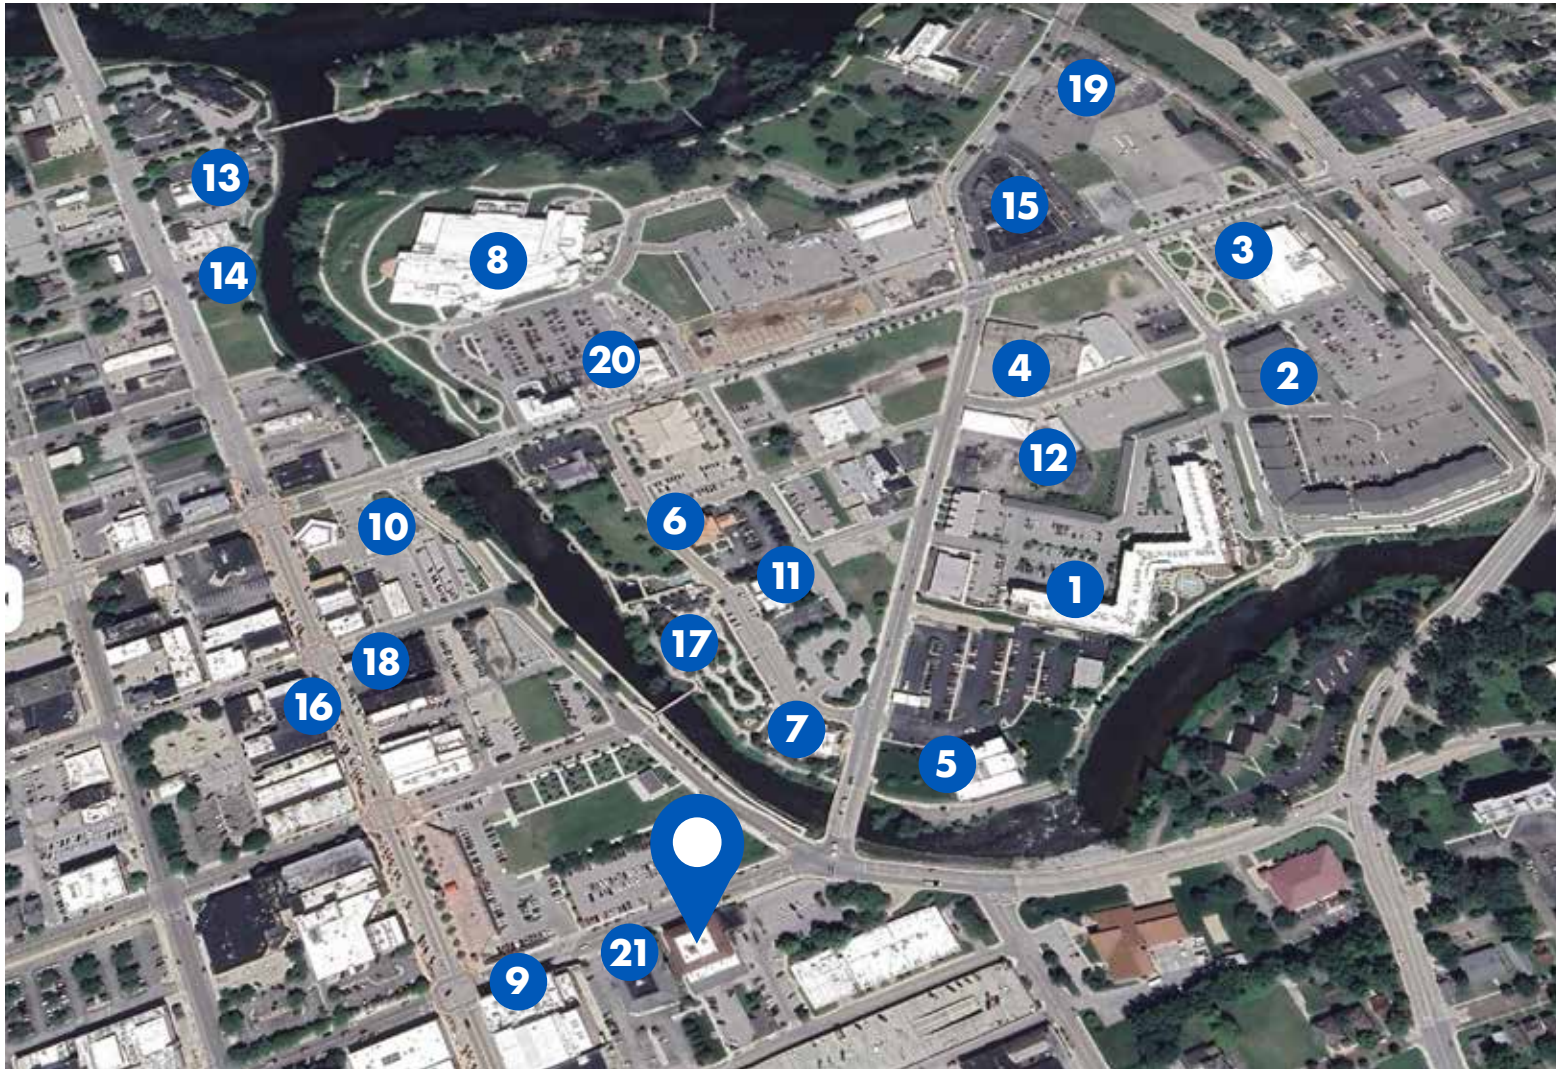

Air-Conditioning: Yes

Restrooms: Men's and Women's

Utilities: City Water & Sewer

131 E. Franklin Street, Suite 17 Elkhart, IN

PROPERTY DETAILS

Two-story historical building within Elkhart's Central Business District. 2nd floor unit with Reception/Lobby area plus 7 private offices and a Conference room & kitchenette. 10' ceilings and a elevator in the building with parking in the rear of the building plus street parking and a parking lot across the street. Building is a full gross lease with all utilities included (electric, gas, water and sewer) except internet, data and phone. The buildings anchor tenant, 1st Source Bank has been in the building for over 3 decades.

P 574-292-7995

endeavour-grp.com

LOCAL POINTS OF INTEREST

● 131 East Franklin Street - 1st Source Bank

- 1. Stonewater at the Riverwalk Apartments
- 2. Riverfront West Apartments
- 3. Martins/Starbucks
- 4. Lex 530
- 5. INOVA Credit Union
- 6. First State Bank
- 7. Brass Elk Brewing/Essence Restaurant
- 8. Beacon/Elkhart Aquatic Center

- 9. Artisan/The Lerner
- 10. Centier
- 11. Key Bank/Elkhart Co. EDC/
Goldman Sachs
- 12. Rocket Car Wash/Dog Wash
- 13. Iechyd Da Brewing Company
- 14. Fifth Third Bank/Old National
- 15. Easy Shopping Place/Volcano/
Baker's Nook Cafe

- 16. Stephenson's
- 17. NIBCO Water Park
- 18. Twisted Strings/Bella/Stash
- 19. Hacienda
- 20. Lake City Bank/Bird in Hand/
Elkhart County Foundation
- 21. Indiana University South Bend