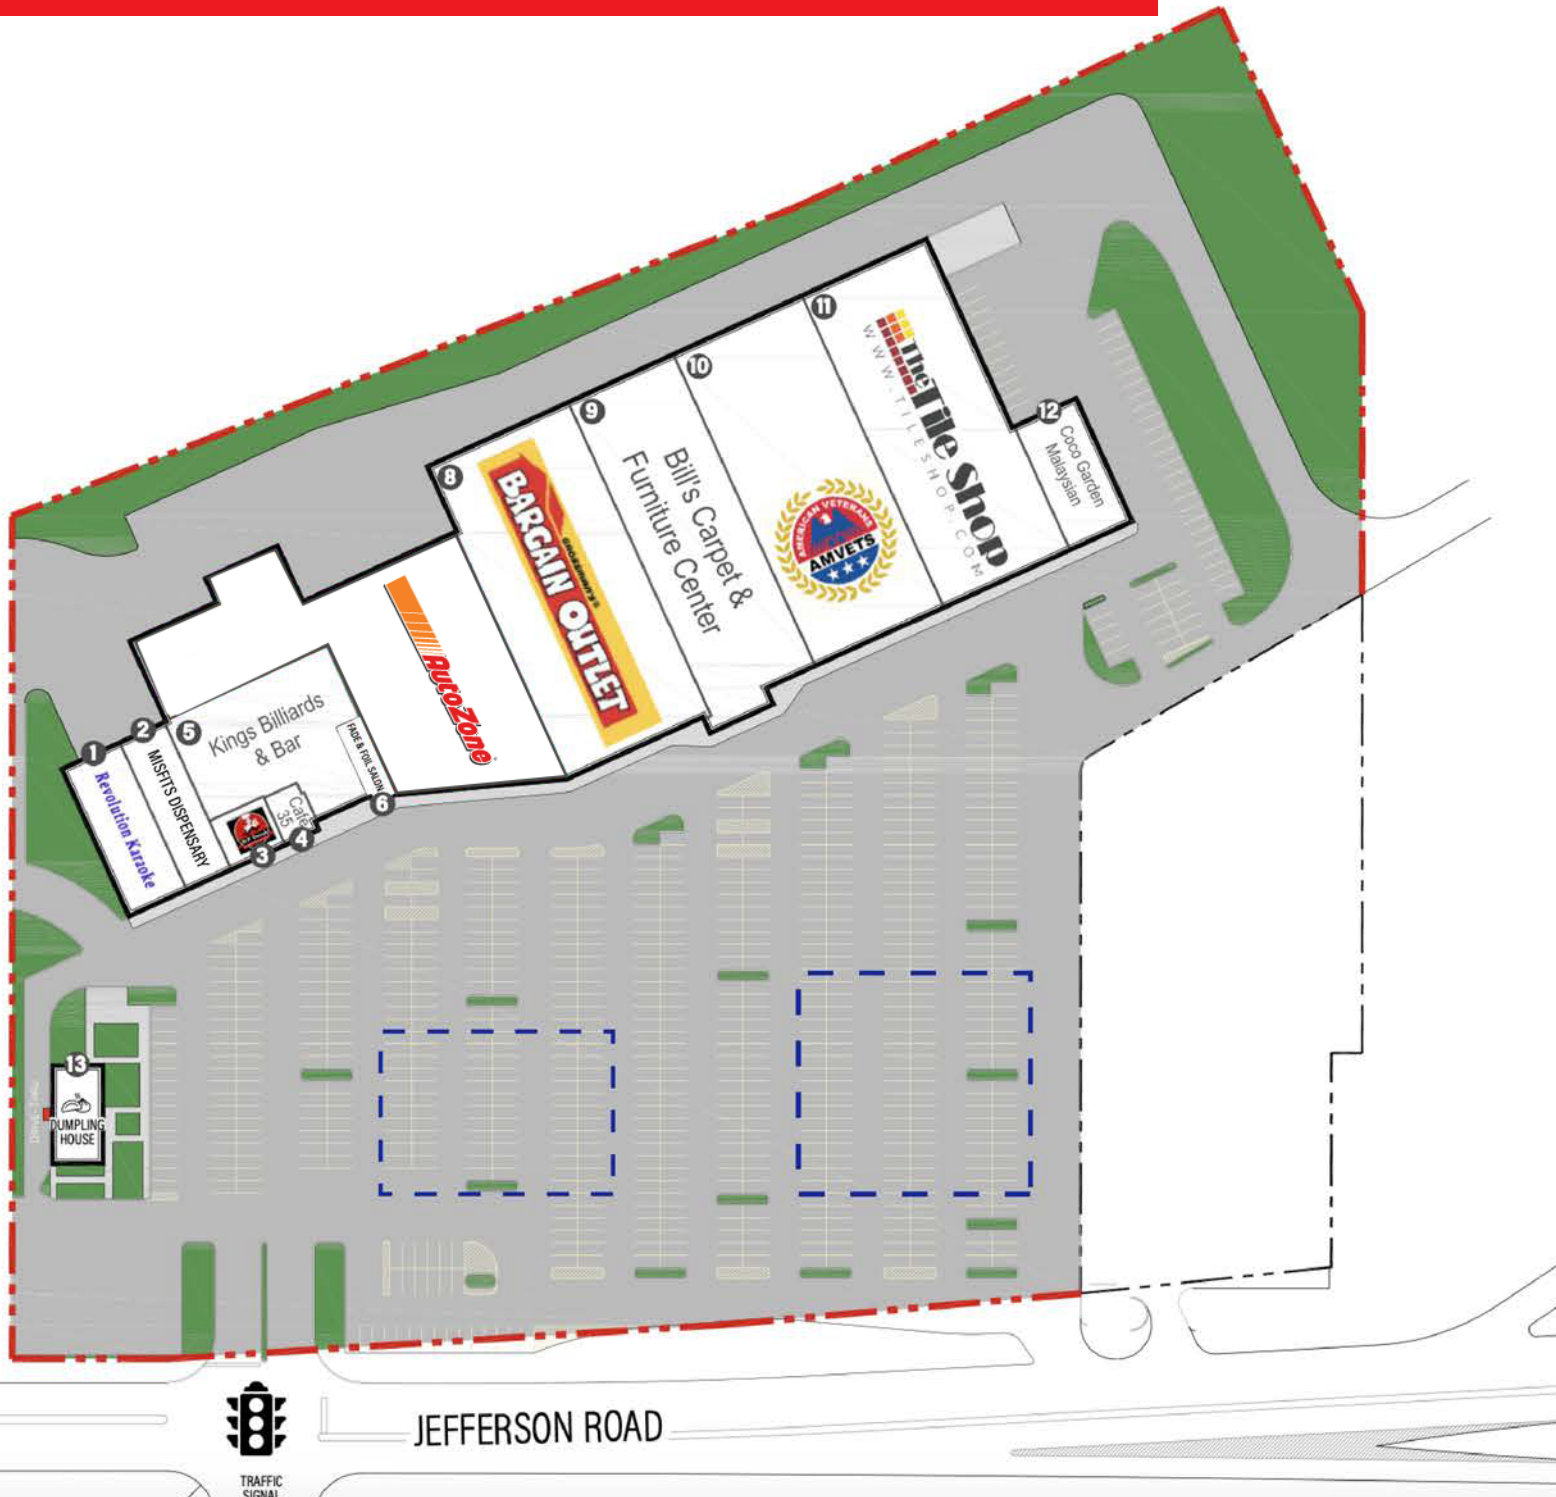

# 400 Jefferson Road, Henrietta NY 14623

FOR LEASE | TURN-KEY, IN-LINE RETAIL SPACES and/or WAREHOUSE SPACE

**400**  
**JEFFERSON RD** | **HENRIETTA**  
**JEFFERSON PLAZA**

Access From  
W Henrietta Road  
/ 23,400 VPD

**TENANT INDEX**

①	REVOLUTION KARAOKE	5,706 SF
②	MISFITS DISPENSARY	3,819 SF
③	D.P. DOUGH	1,721 SF
④	CAFE 35	722 SF
⑤	KINGS BILLIARDS & BAR	11,585 SF
⑥	FADE AND FOIL SALON	1,105 SF
⑦	AUTOZONE	31,049 SF
⑧	GROSSMAN'S BARGAIN OUTLET	27,620 SF
⑨	BILL'S CARPET & FURNITURE CENTER	20,000 SF
⑩	AMVET THRIFT STORE	26,901 SF
⑪	THE TILE SHOP	25,000 SF
⑫	COCO GARDEN MALAYSIAN	4,000 SF
⑬	DUMPLING HOUSE	3,064 SF

### 1 THE MARKETPLACE MALL

**400 JEFFERSON RD**

**The Tile Shop**

home OUTLET  
Kitchens, Baths, Floors & More

Bill's CARPET CENTER

AMVETS

D.P. Deedy

Access From  
Henrietta Road

**5**

**5** South Town Plaza  
**AMERICAN FREIGHT** FURNITURE - MATTRESS  
**Harbor Freight** QUALITY TOOLS LOWEST PRICES  
**BRIDGES BAGELS**  
**DOLLAR TREE**  
**Firestone**  
**Advance! Auto Parts**  
**JOANN** Bank of America  
**AMT**