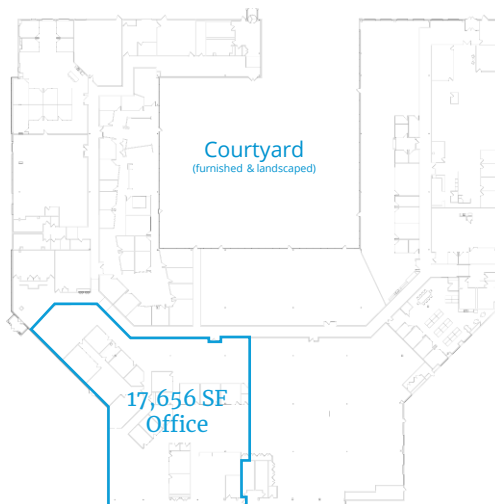

Space Plan

Suite 100 ± 17,656 RSF

- 91 workstations
- 10 private offices
- 4 telephone rooms
- 2 conference rooms
- 2 workrooms
- 2 storage rooms
- 1 training room
- 1 break room with communal seating
- Reception area

Floor Plan

Aaron Snoddy
+1 317 713 2106
aaron.snoddy@colliers.com

Rich Forslund
+1 317 713 2172
rich.j.forslund@colliers.com

Christa Calderone
+1 317 713 2151
christa.calderone@colliers.com

For more information, please visit OfficeIndy.com.