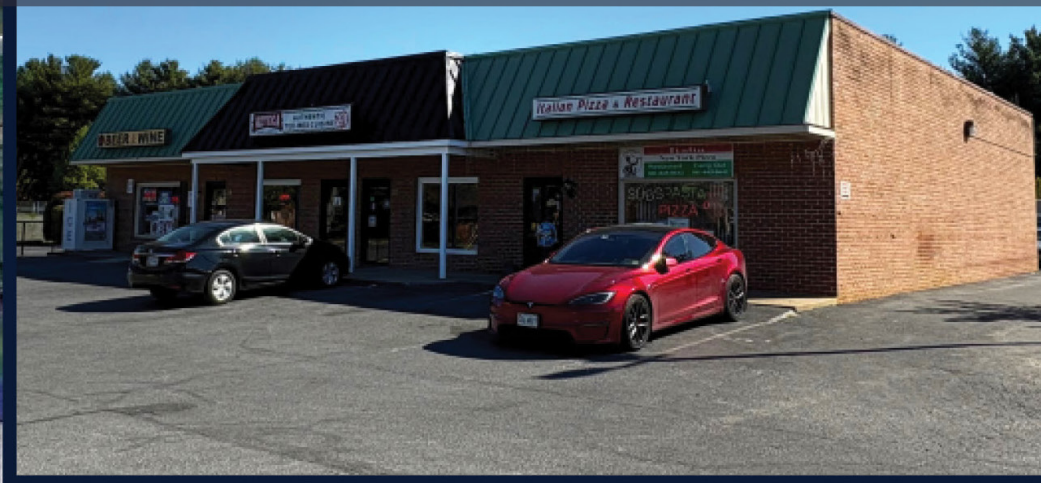

EXCLUSIVE OFFERING

Greysteel

WOODSBORO PIKE
AADT 23,979

LITTLE LITSA PLAZA
30-34 E. FREDERICK STREET, WALKERSVILLE, MD 21793

100% OCCUPANCY	4,680 BUILDING SIZE (SF)	VALUE ADD
--------------------------	------------------------------------	----------------------