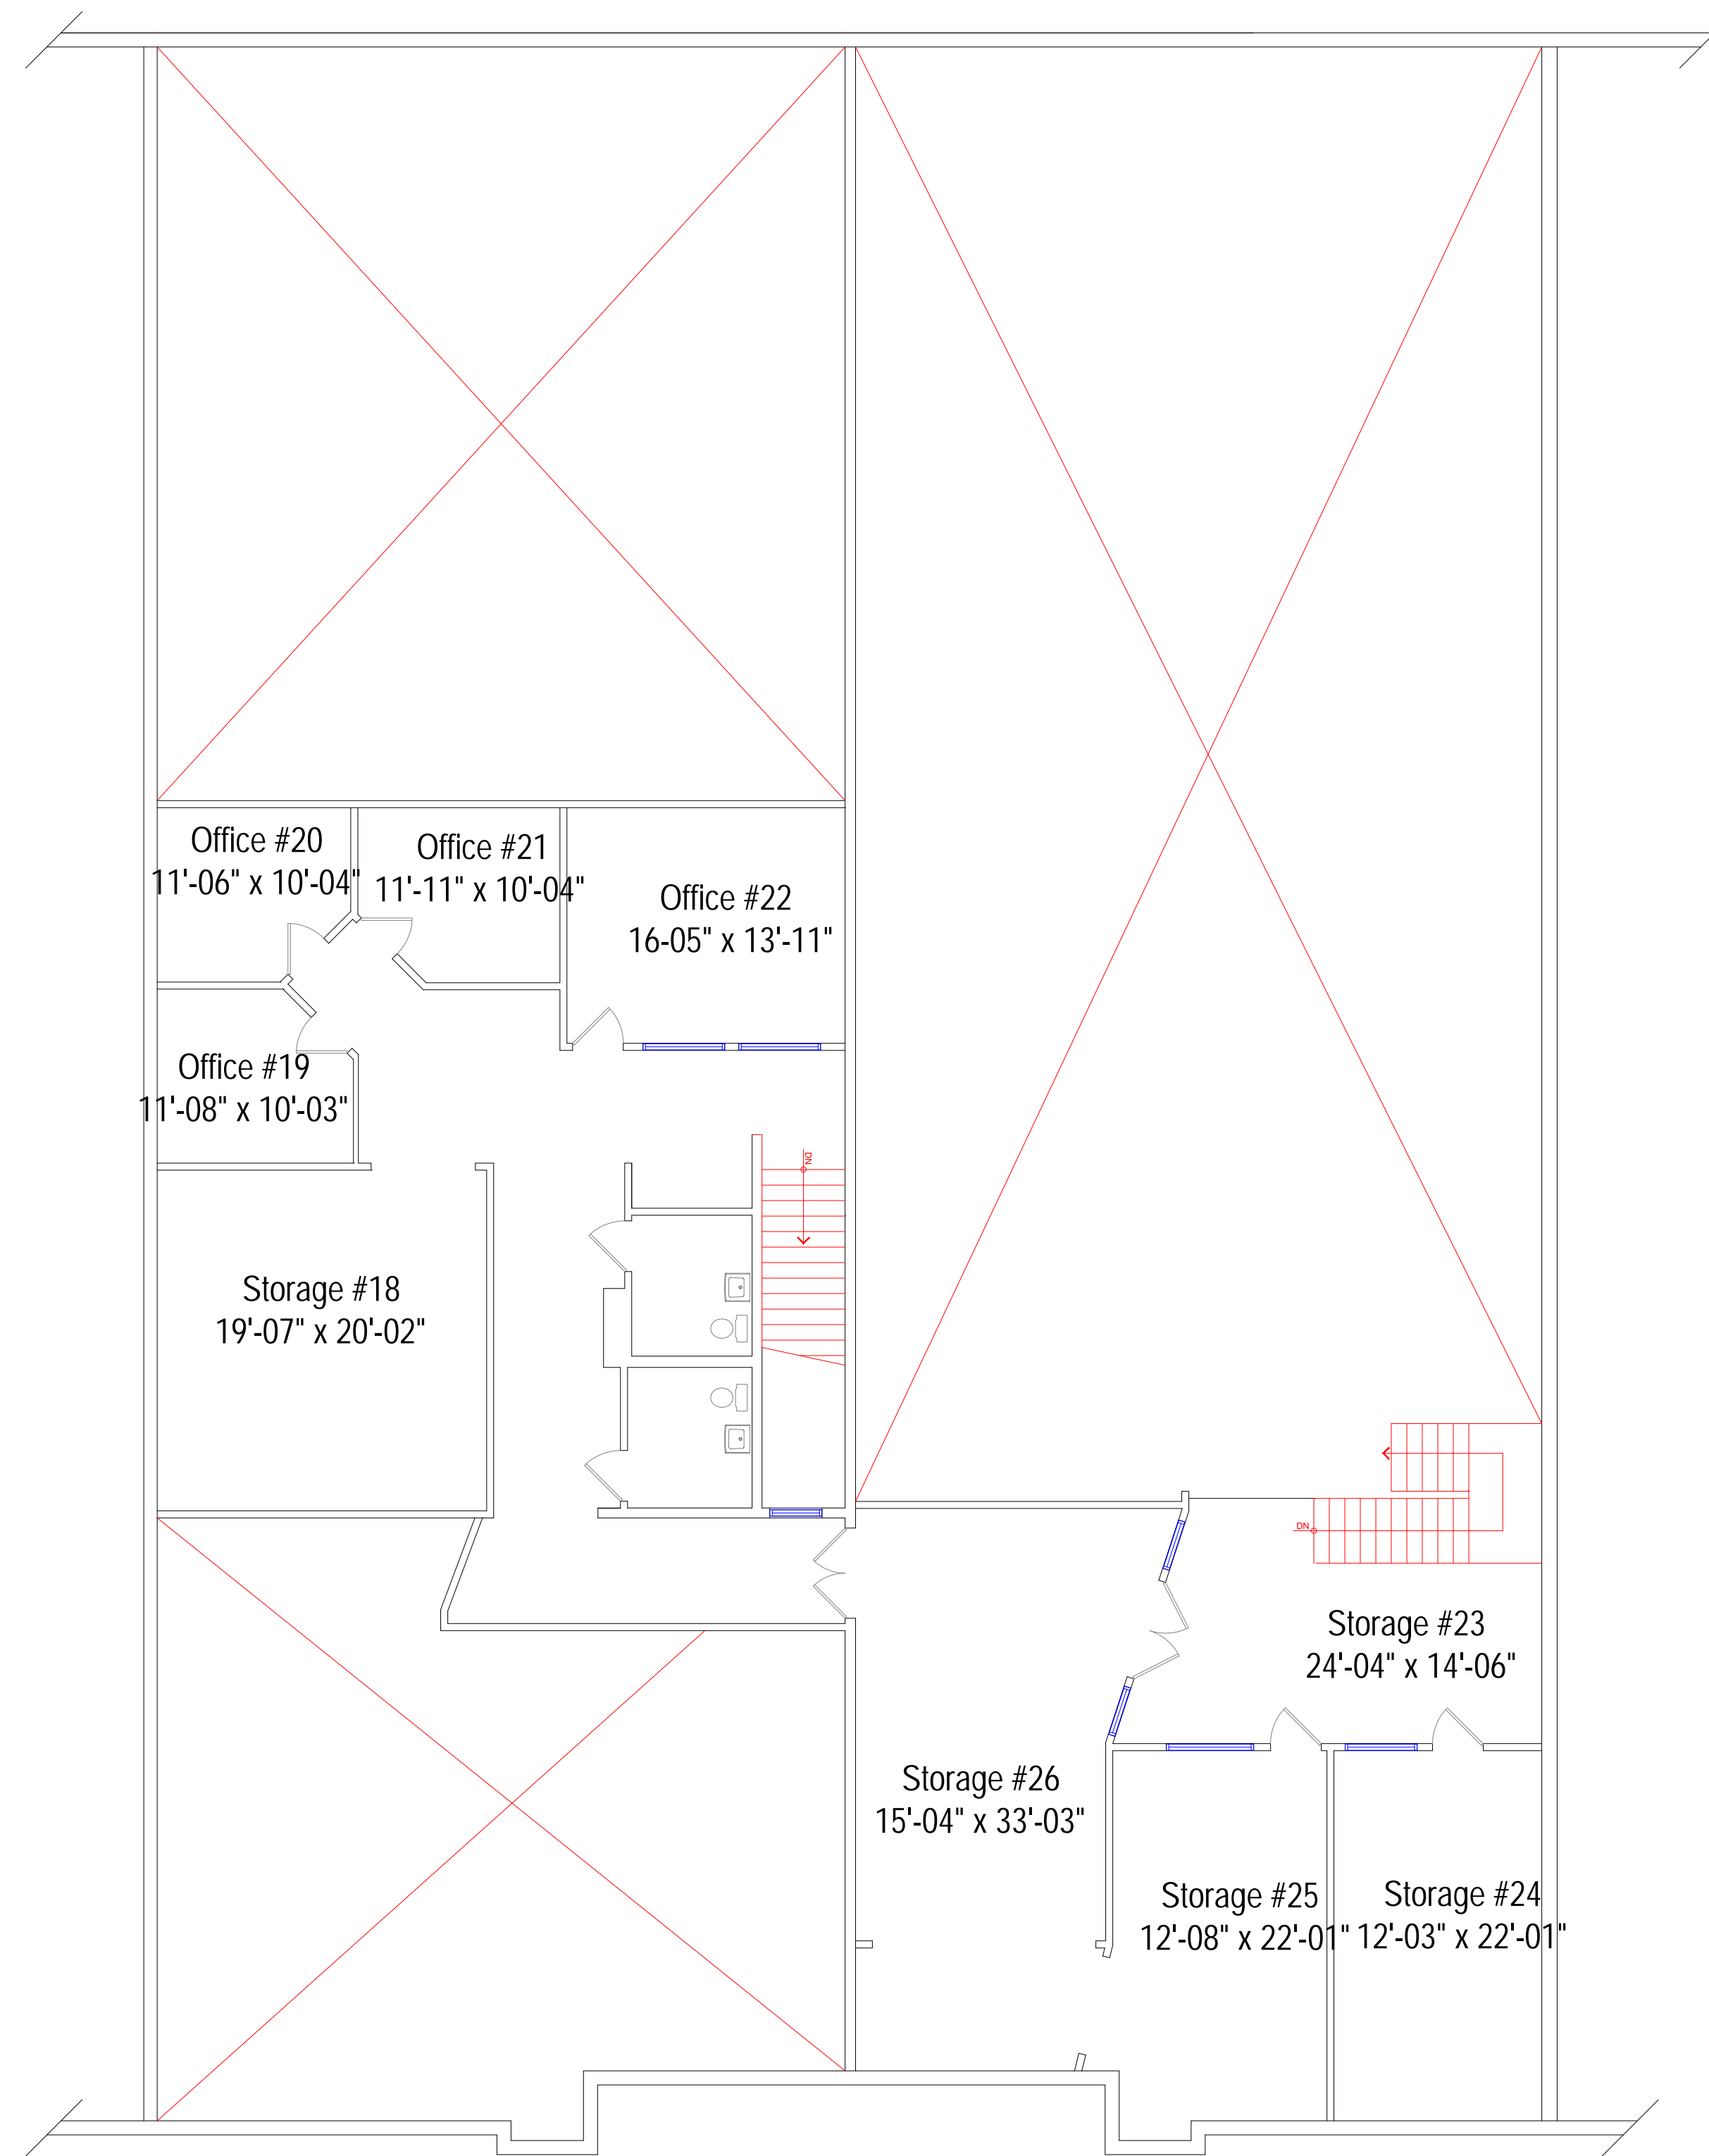

ALL DIMENSIONS ARE SUBJECT
TO FIELD VERIFICATION

4800 Lyons Technology Cir, Coconut Creek, FL 33073

Mezzanine Floor Plans

Area Chart

SUITE 3	6,882 Sq ft
SUITE 4	6,499 Sq ft
SUITE 5	5,148 Sq ft

N

SCALE

1/8" = 1'-00"

DATE: 05.14.2024

Drafted By:

SHEET: 2 OF 2

MG

A02