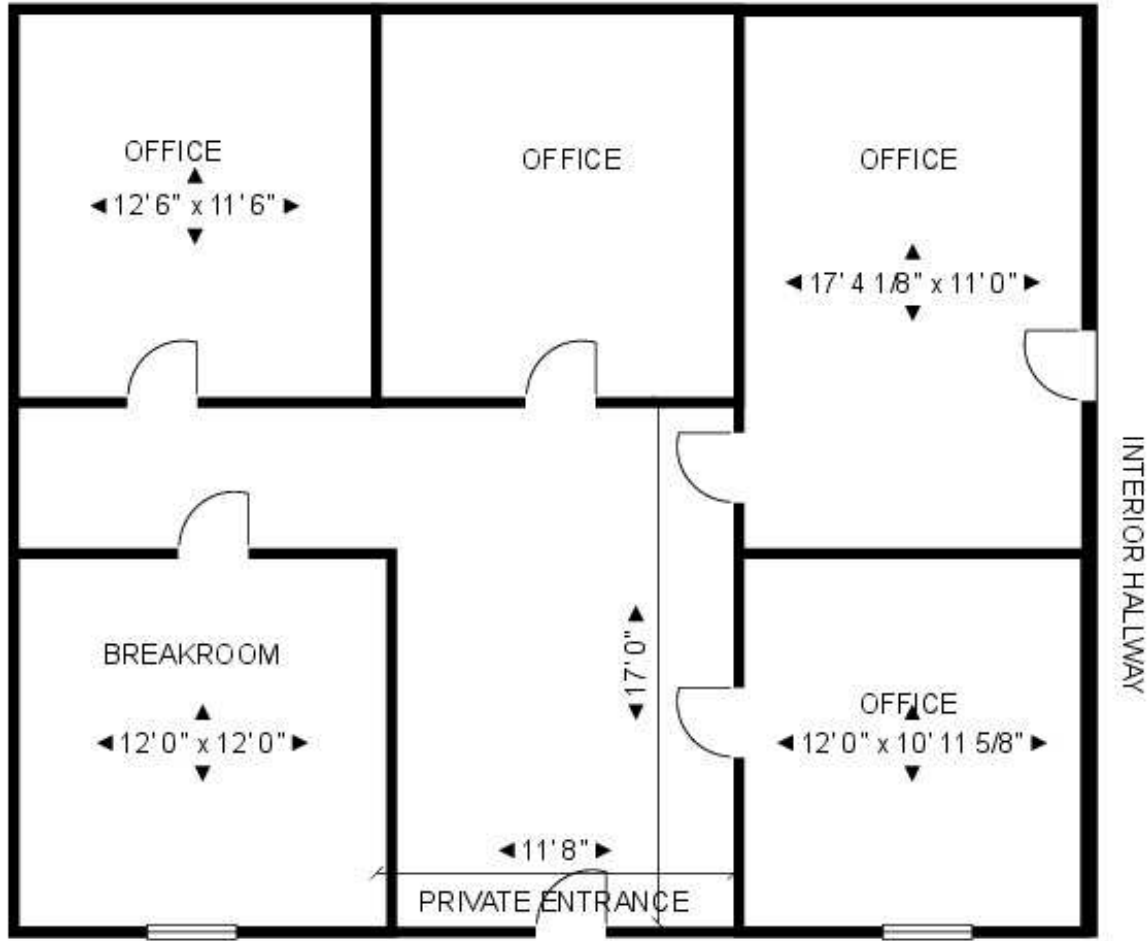

FOR LEASE  
REDELCO EXECUTIVE COMPLEX

**FLOOR PLAN - SUITE 102**

REDELCO EXECUTIVE COMPLEX  
SUITE 102  
± 1,100 SF