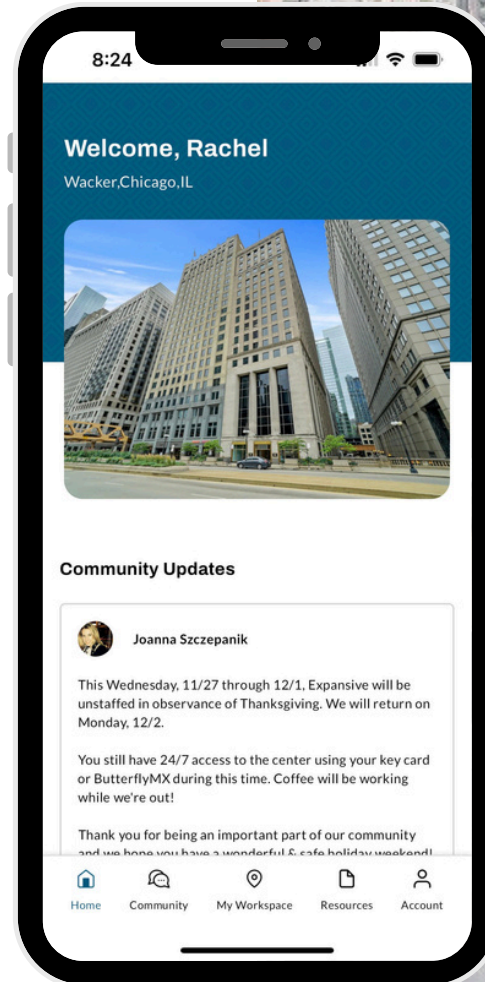

Membership Includes:

Access to All Locations

25+
Cities

3.8M
SF

40+
Locations