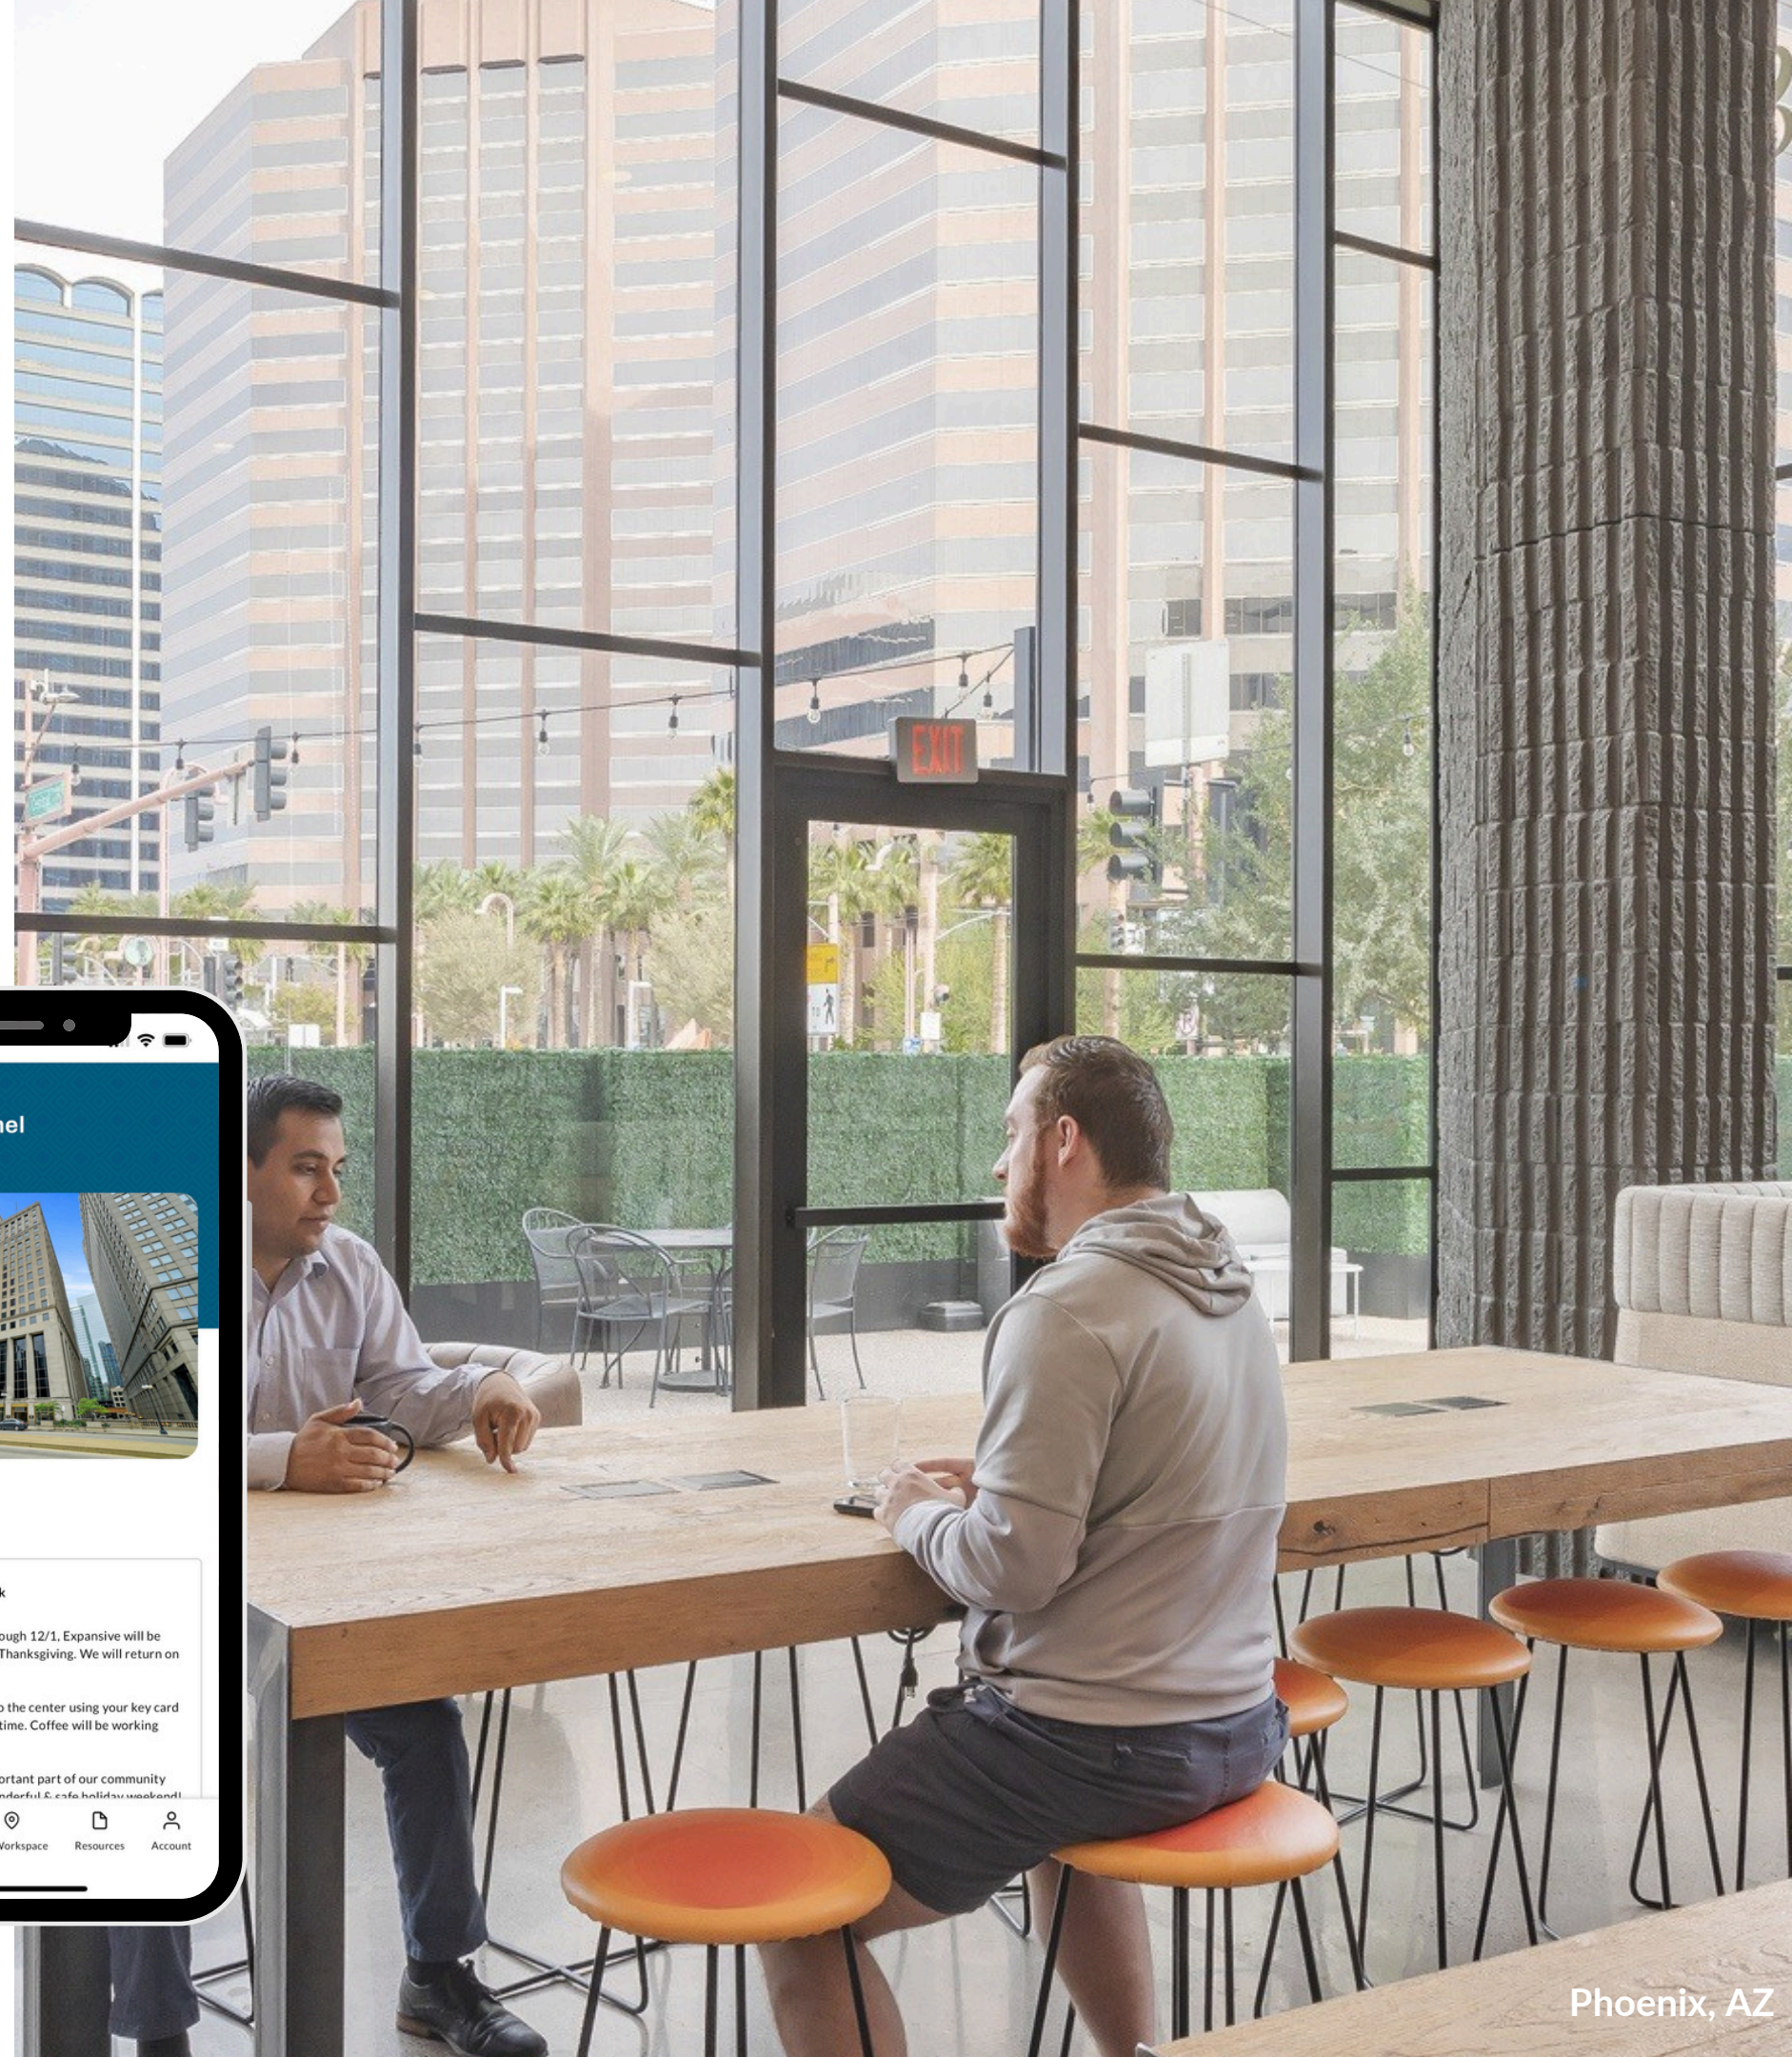

introducing
EXPANSIVE TEAM SUITES
WHERE COMPANIES & TEAMS THRIVE

Expansive Workspace West Loop

318 W ADAMS ST, CHICAGO, IL

Seated at the intersection of Adams Street and Wacker Drive with city, river, and tower views, this location is less than a block from Union Station and across from Willis Tower. The largest coworking space in Chicago and the Midwest, this 19 floor building offers customized office suites for large teams, private offices, and coworking space. Read more to see why Expansive Workspace is the best option for shared office space in Chicago.

Membership Includes:

Access to All Locations

25+
Cities

3.8M
SF

40+
Locations

Go Beyond Workspace

A Destination for Meetings & Events

Host seamless corporate meetings, workshops, and special events with tailor-made solutions, world-class hospitality, and flexible spaces in 35+ locations.

EXCLUSIVE
CLIENT PERKS

FLEXIBLE
& CUSTOMIZABLE
LAYOUTS

SEAMLESS
EXPERIENCE

ON-SITE
EVENT STAFF

CATERING
AVAILABLE

AV / IT
ENABLED

A woman with long brown hair, wearing a white blazer and a necklace, is holding a black mug with the Expansive logo. She is looking off to the side with a slight smile. The background is a blue and white geometric pattern.