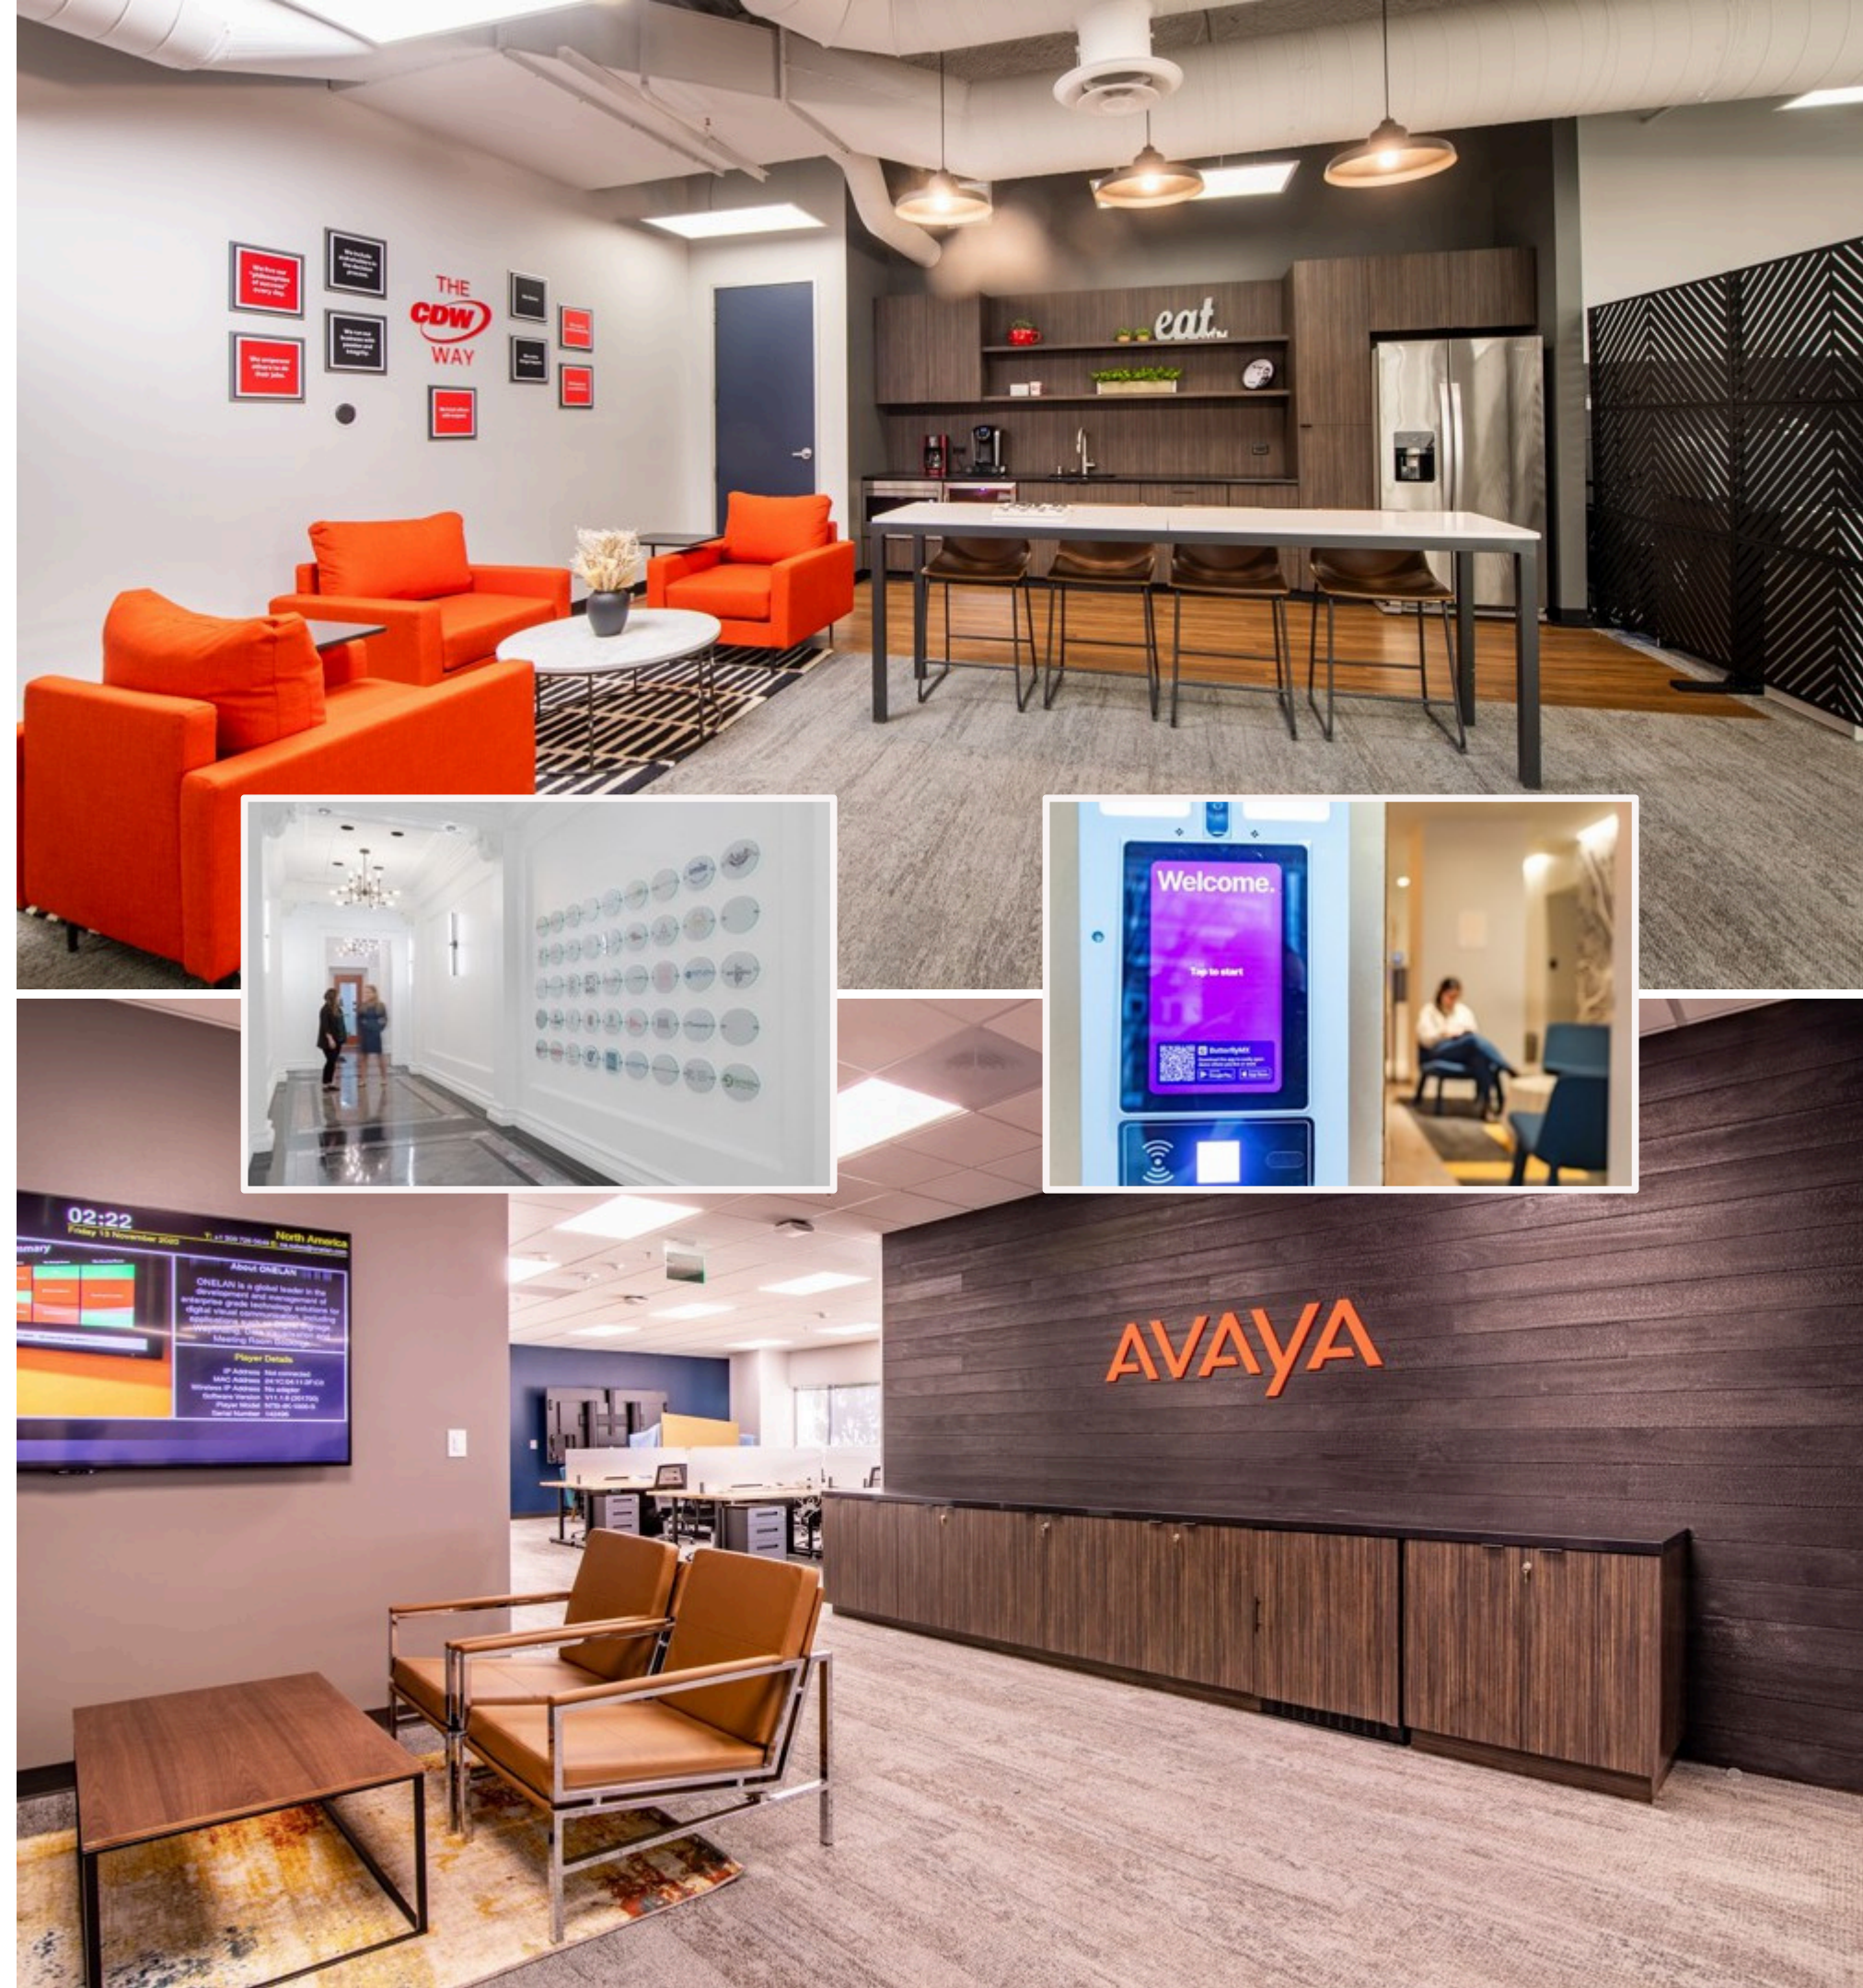

introducing
EXPANSIVE TEAM SUITES
WHERE COMPANIES & TEAMS THRIVE

Expansive Workspace West Loop

318 W ADAMS ST, CHICAGO, IL

Seated at the intersection of Adams Street and Wacker Drive with city, river, and tower views, this location is less than a block from Union Station and across from Willis Tower. The largest coworking space in Chicago and the Midwest, this 19 floor building offers customized office suites for large teams, private offices, and coworking space. Read more to see why Expansive Workspace is the best option for shared office space in Chicago.

Shared Amenities

- 5** Meeting Rooms
- 2** Expansive Lounge
- 11** Phone Booths
- 1** Event Venue

Why Expansive?

At Expansive, we own the buildings we develop and operate. This allows us to share the incomparable advantages of a fully-integrated, nationwide property owner with our clients, including our four cornerstones of workspace success:

Your Workspace Solution Includes:

FULLY FURNISHED

DIRECT FIBER INTERNET & WIFI ACCESS

EXPANSIVE LOUNGE

COFFEE & TEA

24/7 ACCESS

ON-SITE MGMT

HIGH SPEED PRINTERS

UTILITIES

MOTHERS' ROOM

COMMUNITY APP

BIKE ROOM

NETWORK ACCESS

Optional *Customization* to Drive Brand & Culture

- **Branded Identity** – Logo, signage, and accent wall in company colors
- **Technology Offerings**
 - Dedicated Bandwidth
 - Private VLAN & Public IP
 - Rack Storage
- **Enhanced Security** – Access & surveillance upgrades
- **Workspace Design** – Layout assistance & furniture upgrades
- **Managed Office Services**