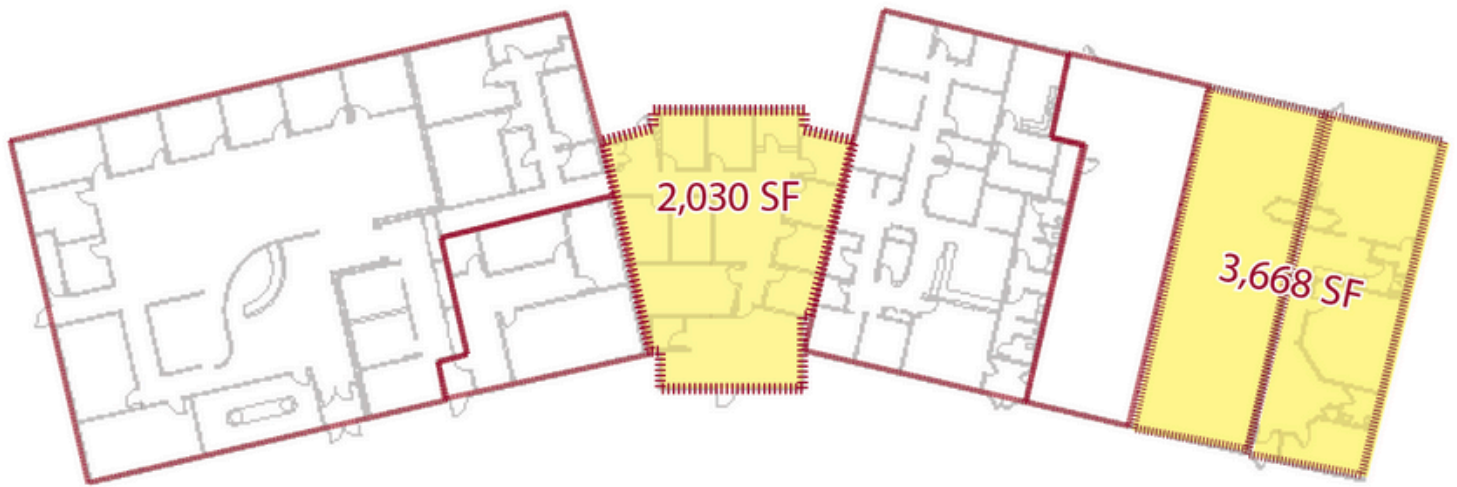

FAIRPORT MEDICAL/OFFICE SPACE

1600 Moseley Rd, Victor, NY 14564

BUCKINGHAM PROPERTIES

(585) 295-9500 | www.buckprop.com | 259 Alexander Street, Rochester, NY