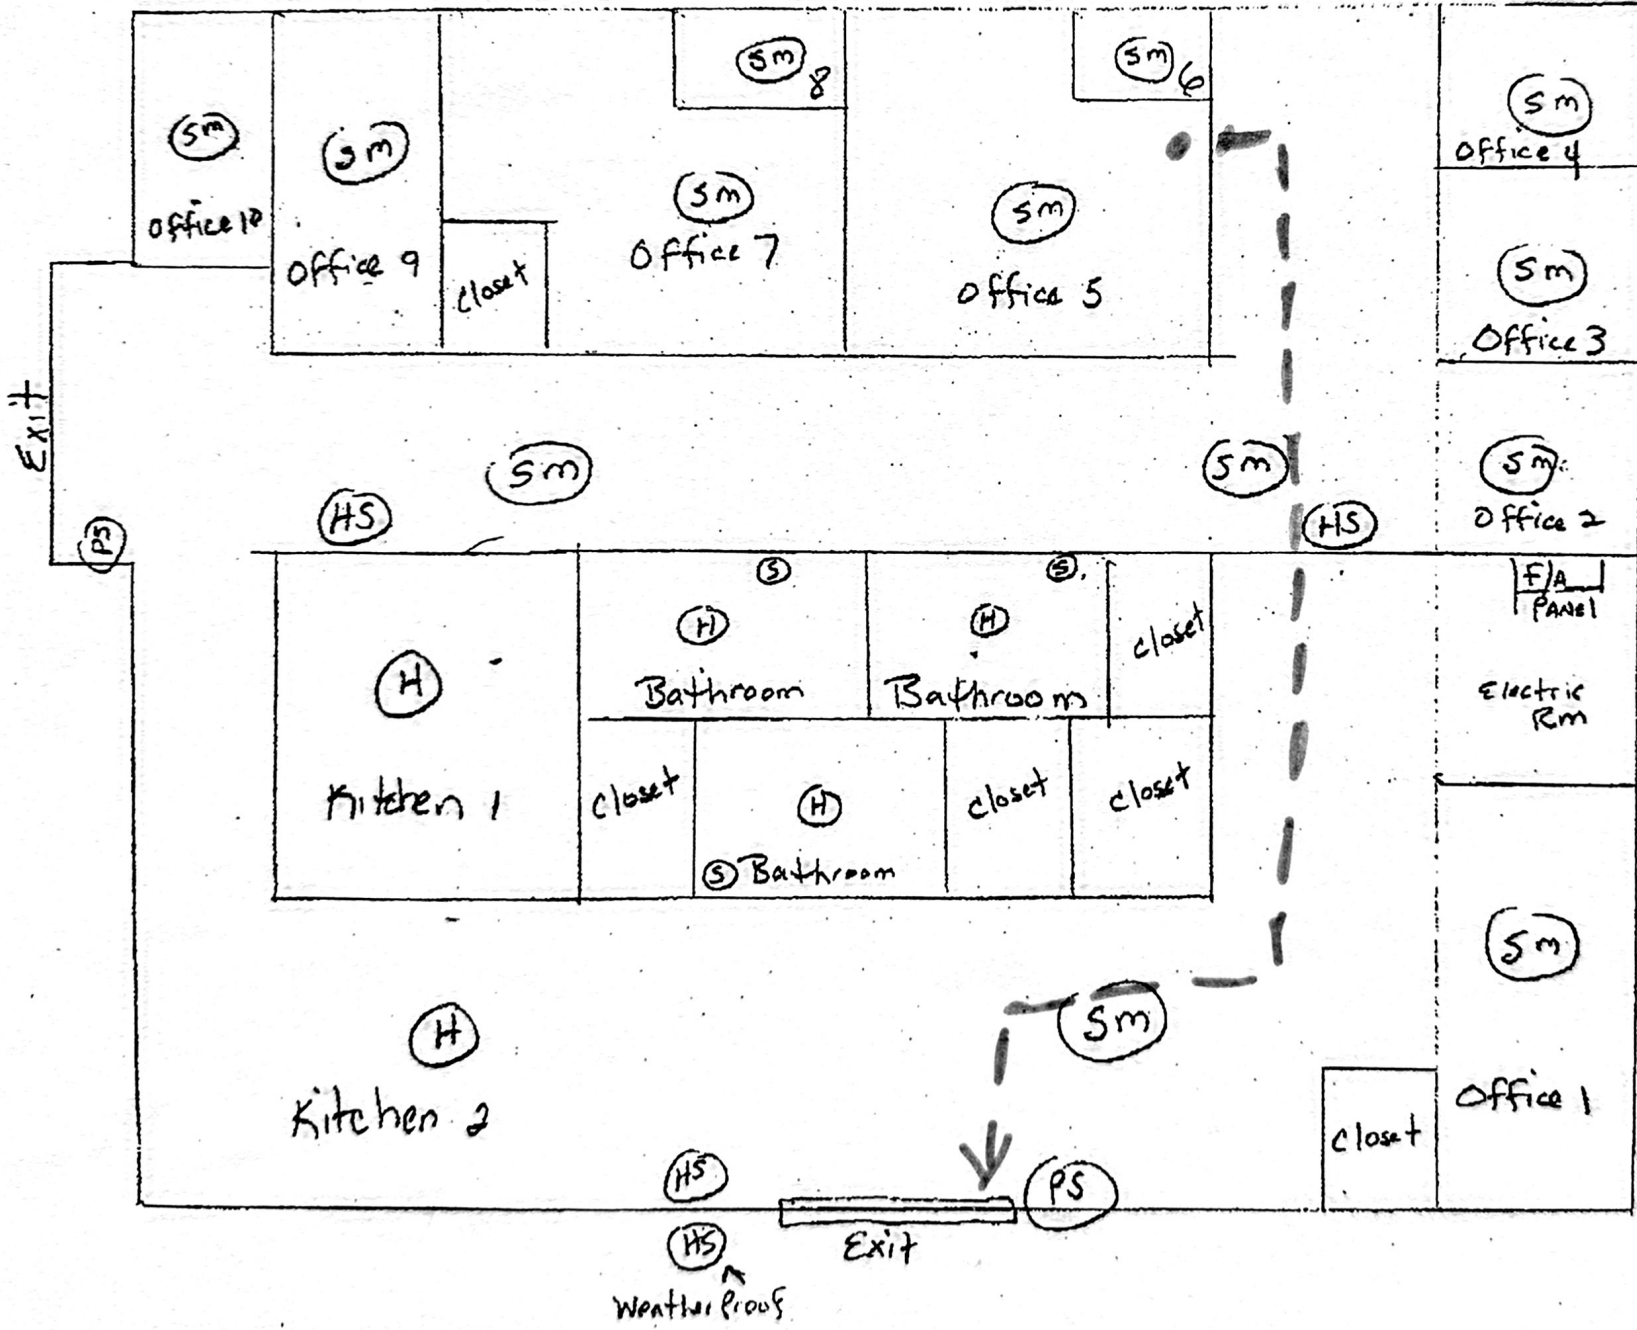

Cape Counseling Services
 1046 Rt 47
 Rio Grande N.J. 08243

F/A = Fire Panel
 Sm = smoke detector
 H = Heat detector
 HS = Horn strobe
 S = strobe
 PS = Pull station

May 02 10 07:16a

MD ELECTRIC

6096242022