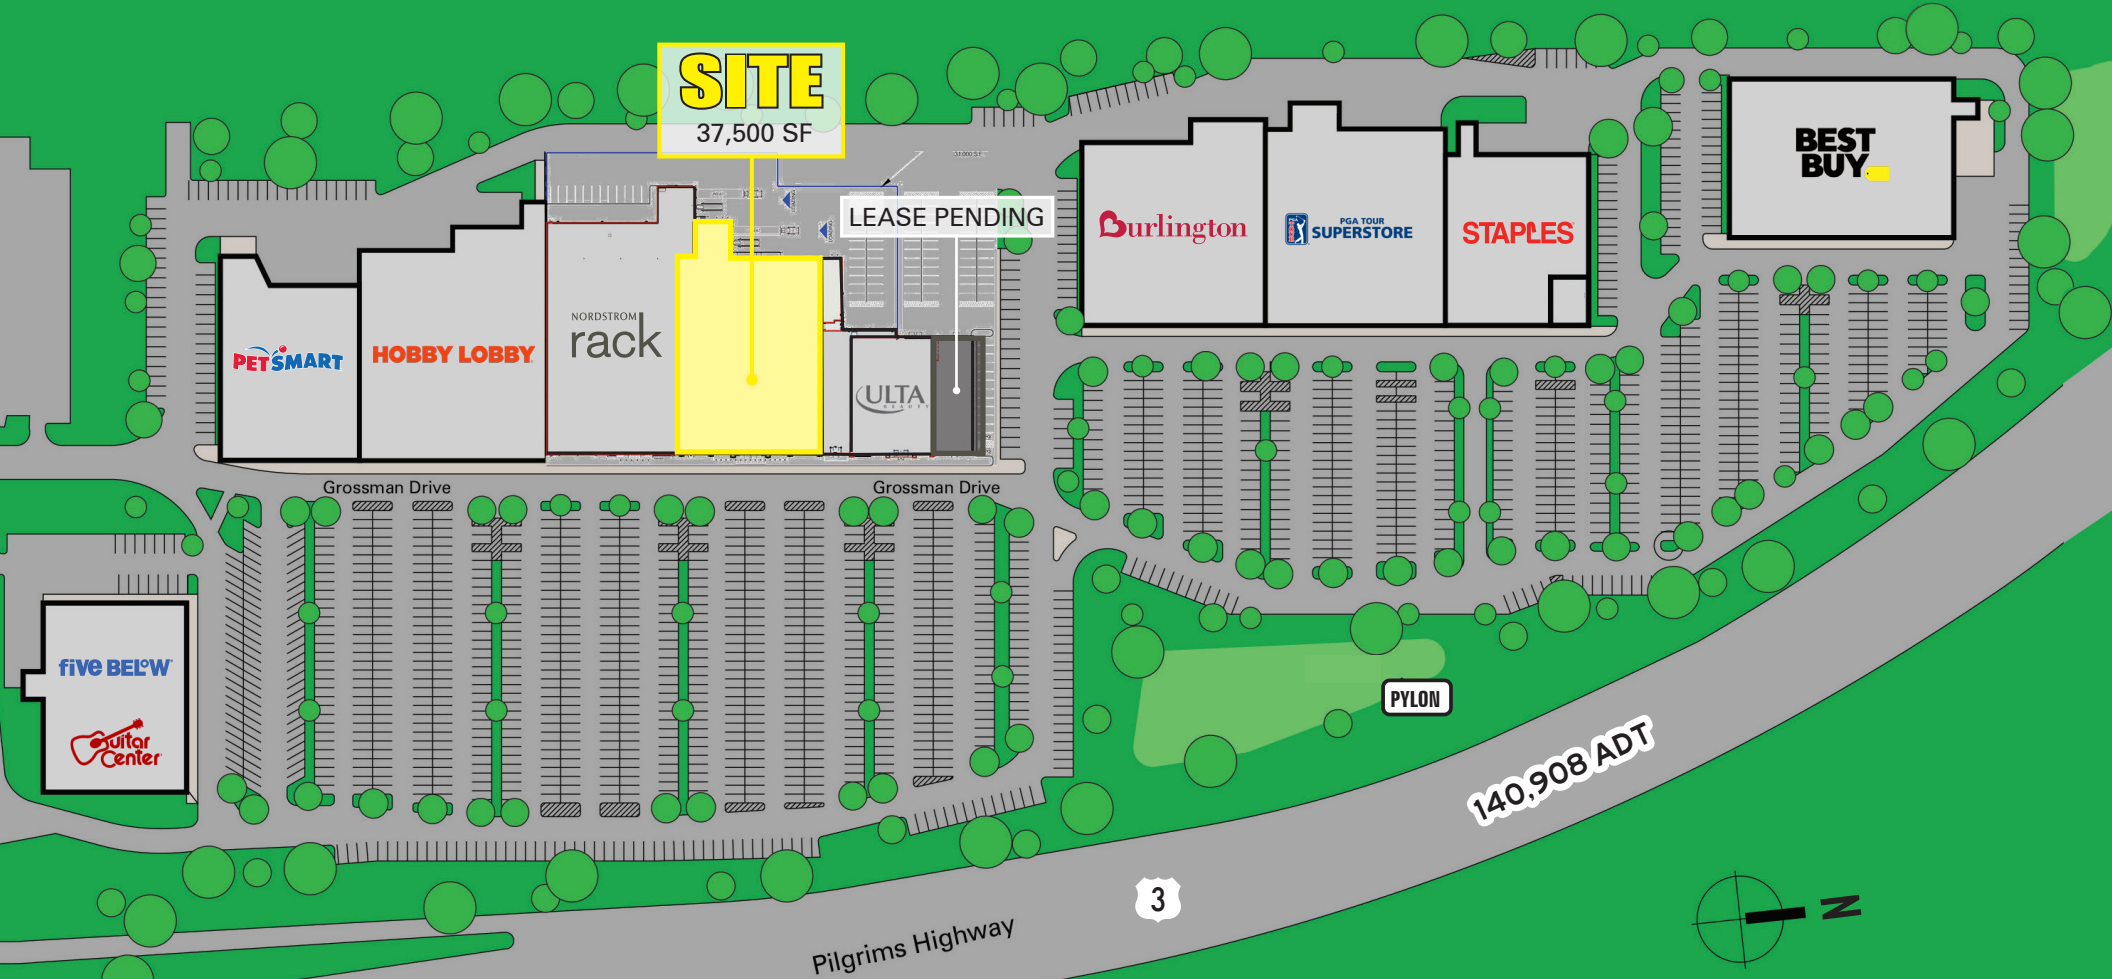

PROPERTY HIGHLIGHTS

- 37,500 SF Available For Lease
- Signalized Access off Union Street & Route 3 (Exit 40)
- 140,908 ADT on Route 3
- Great visibility from Route 3
- 2 Large Pylon Signs
- Join ULTA and Nordstrom Rack
- Other Co-Tenants: Hobby Lobby, PetSmart, Burlington, PGA Superstore, Guitar Center, 5 Below, Best Buy & Staples

MARKET AERIAL

SITE PLAN

380 GROSSMAN DRIVE

BRAINTREE, MA

37,500 SF JUNIOR BOX SPACE AVAILABLE

SITE
37,500 SF

ADAM CIREL

617.239.3621