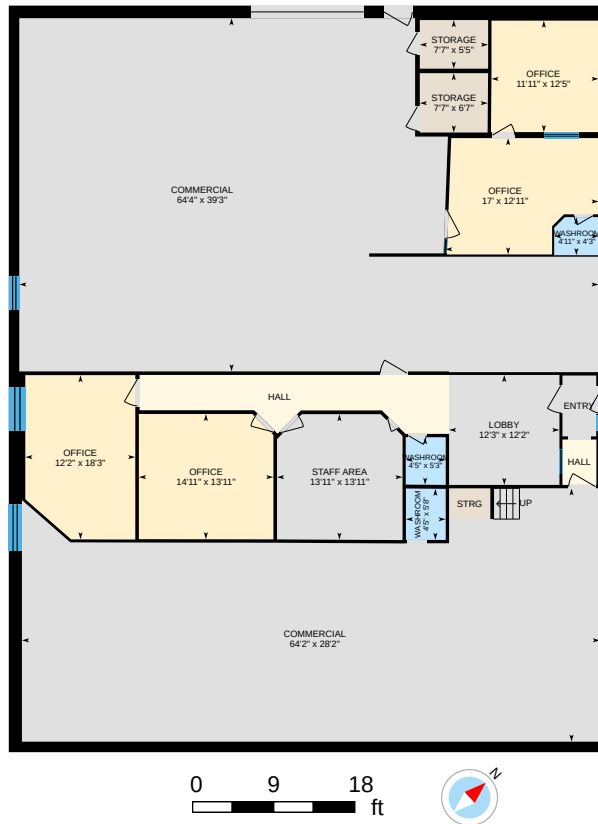

**Amy Franco**  
 Ally Commercial R E Inc  
 416.323.8000  
 amy@allycre.com

**Main Floor**  
 Exterior Area 15960.70 sq ft

**Main Floor**  
 Exterior Area 5490.56 sq ft

**Mezzanine**  
 Exterior Area 253.39 sq ft

## 8 Kincort St, Toronto, ON

For illustrative purposes only. All reported dimensions, property sizes and floor areas are approximate and subject to independent verification. To the extent permitted by law, no warranty is made as to accuracy or completeness, and no liability will be accepted for any errors or omissions.