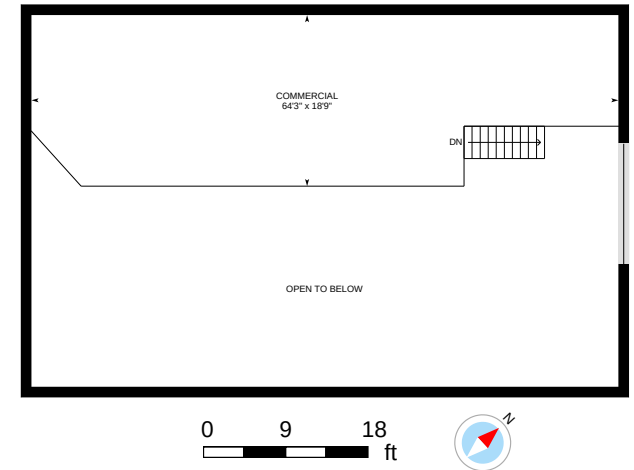

**Amy Franco**  
 Ally Commercial R E Inc  
 416.323.8000  
 amy@allycre.com

**Main Floor**  
 Exterior Area 15960.70 sq ft

**Main Floor**  
 Exterior Area 5490.56 sq ft

**Mezzanine**  
 Exterior Area 253.39 sq ft

## 8 Kincort St, Toronto, ON

For illustrative purposes only. All reported dimensions, property sizes and floor areas are approximate and subject to independent verification. To the extent permitted by law, no warranty is made as to accuracy or completeness, and no liability will be accepted for any errors or omissions.