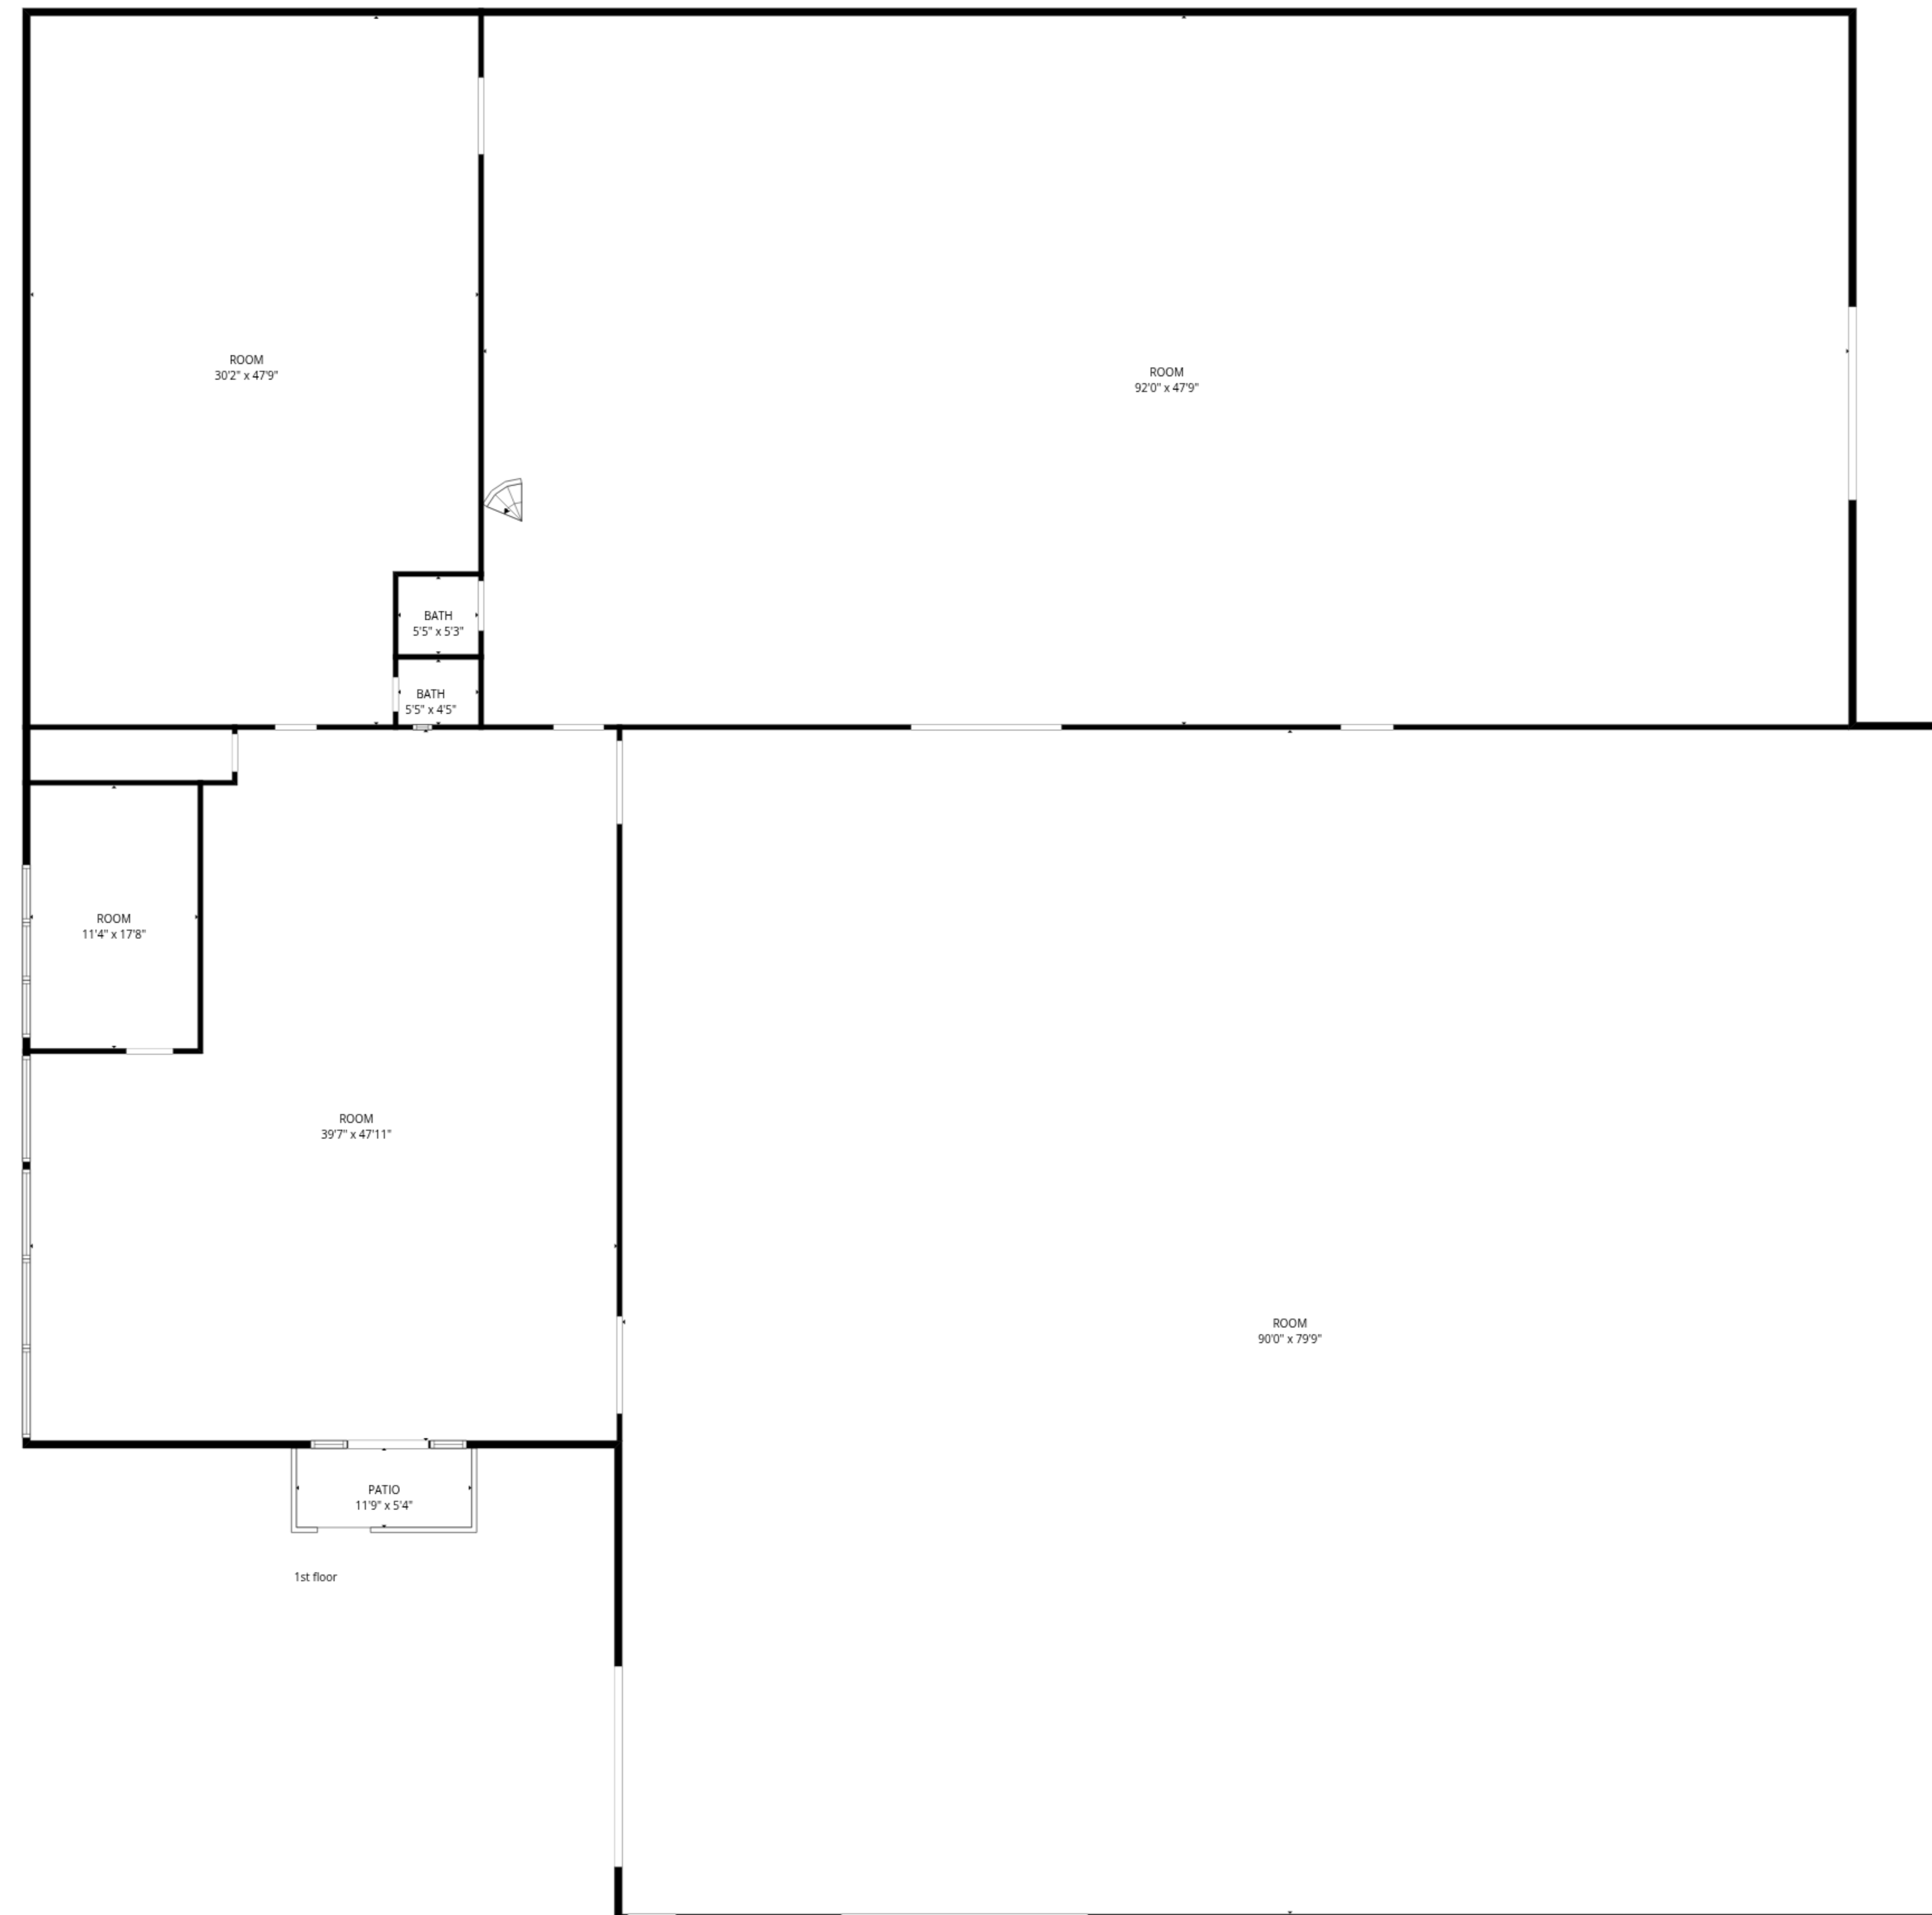

TOTAL: 1828 sq. ft

1st floor: 268 sq. ft, 2nd floor: 1560 sq. ft

EXCLUDED AREAS: ROOM: 14680 sq. ft, HALF BATH: 54 sq. ft, PATIO: 63 sq. ft,

OPEN TO BELOW: 4298 sq. ft, WALLS: 429 sq. ft

TOTAL: 1828 sq. ft

1st floor: 268 sq. ft, 2nd floor: 1560 sq. ft

EXCLUDED AREAS: ROOM: 14680 sq. ft, HALF BATH: 54 sq. ft, PATIO: 63 sq. ft,

OPEN TO BELOW: 4298 sq. ft, WALLS: 429 sq. ft

TOTAL: 1828 sq. ft

1st floor: 268 sq. ft, 2nd floor: 1560 sq. ft

EXCLUDED AREAS: ROOM: 14680 sq. ft, HALF BATH: 54 sq. ft, PATIO: 63 sq. ft,

OPEN TO BELOW: 4298 sq. ft, WALLS: 429 sq. ft