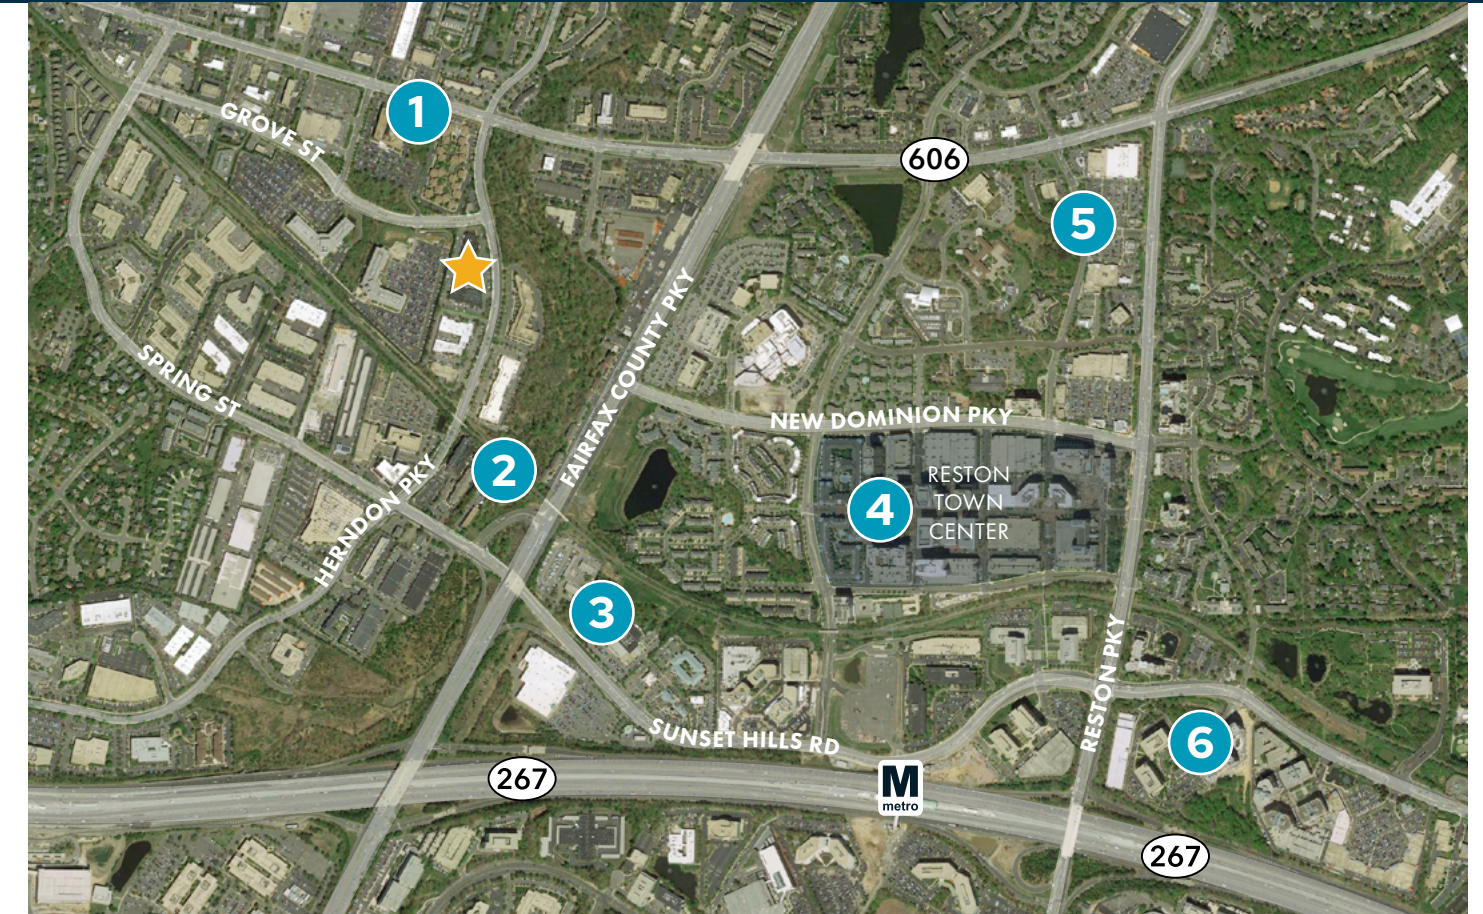

360

HERNDON
PARKWAY

***FLEX OFFICE
SPACE - PRIME
LOCATION***

PROPERTY HIGHLIGHTS

- » Suite 700: 5,178 - 15,952 RSF Available
- » Suite 1600: 5,920 RSF Available
- » Office/Light Industrial (Town of Herndon)
- » Surrounded by an abundance of shopping, dining, and entertainment
- » Rental Rate : \$16.00 PSF* / NNN
- » 1st Year - 5 Year Minimum*
- » Immediate access to Dulles Toll Road and Fairfax Co. Parkway & Dulles Airport

LOCATION MAP

Centrally located within major roadways

AMENITIES MAP

Local shopping, dining, and entertainment

- | | | | |
|--|--|---|--|
| <p>1. Charcoal Kabob
MOM's Organic Market
Madina Market
Paradise Indian Cuisine
Duck Donuts
CarPool
Outback Steakhouse
Caintina D'Italia
Thai Luang
Comfort Inn
Safeway
Panera Bread
Popeyes</p> <p>2. Mr. Peperoni Pizza
Dunkin'
Alsin Beer Company
Hampton Inn Suites
Marriott Herndon Reston
Crossfit Reston
MVP Baseball
Chopsticks
Enatye Ethiopian
Hyatt House</p> | <p>3. Target
CVS
Chick-fil-A
Sunoco Gas
YMCA
Carrabba's Italian Grill
Extended Stay America
Cooper's Hawk Winery
Chipotle</p> <p>4. Bartaco
La Madeleine Bakery
Hyatt Regency
Jackson's
Sweetgreen
Passionfish
Ben & Jerry's
Chipotle
Subway
PokeHub
Midtown Kabob
Crafthouse
CVS Pharmacy
Barcelona
Mason's Lobster House</p> | <p>&pizza
Mon Ami Gabi
Jinya
Morton's Steakhouse
Starbucks
Ted's Bulletin
Potbelly
North Italia
Maker's Union
Uncle Julio's Mexican
Le Pain Quotidien
Cava</p> <p>5. Trader Joe's
Silver Diner
Wendy's
Santini's Deli
Willard's BBQ
Pollo Peru
Home Depot
Pizza Boli's
Bento House
Harris Teeter</p> | <p>6. Melting Pot
Tropical Smoothie Café
Starbucks
Whole Foods Market
Five Guys
CVS
MOD Pizza
Popeyes
Sheraton
The Westin</p> |
|--|--|---|--|