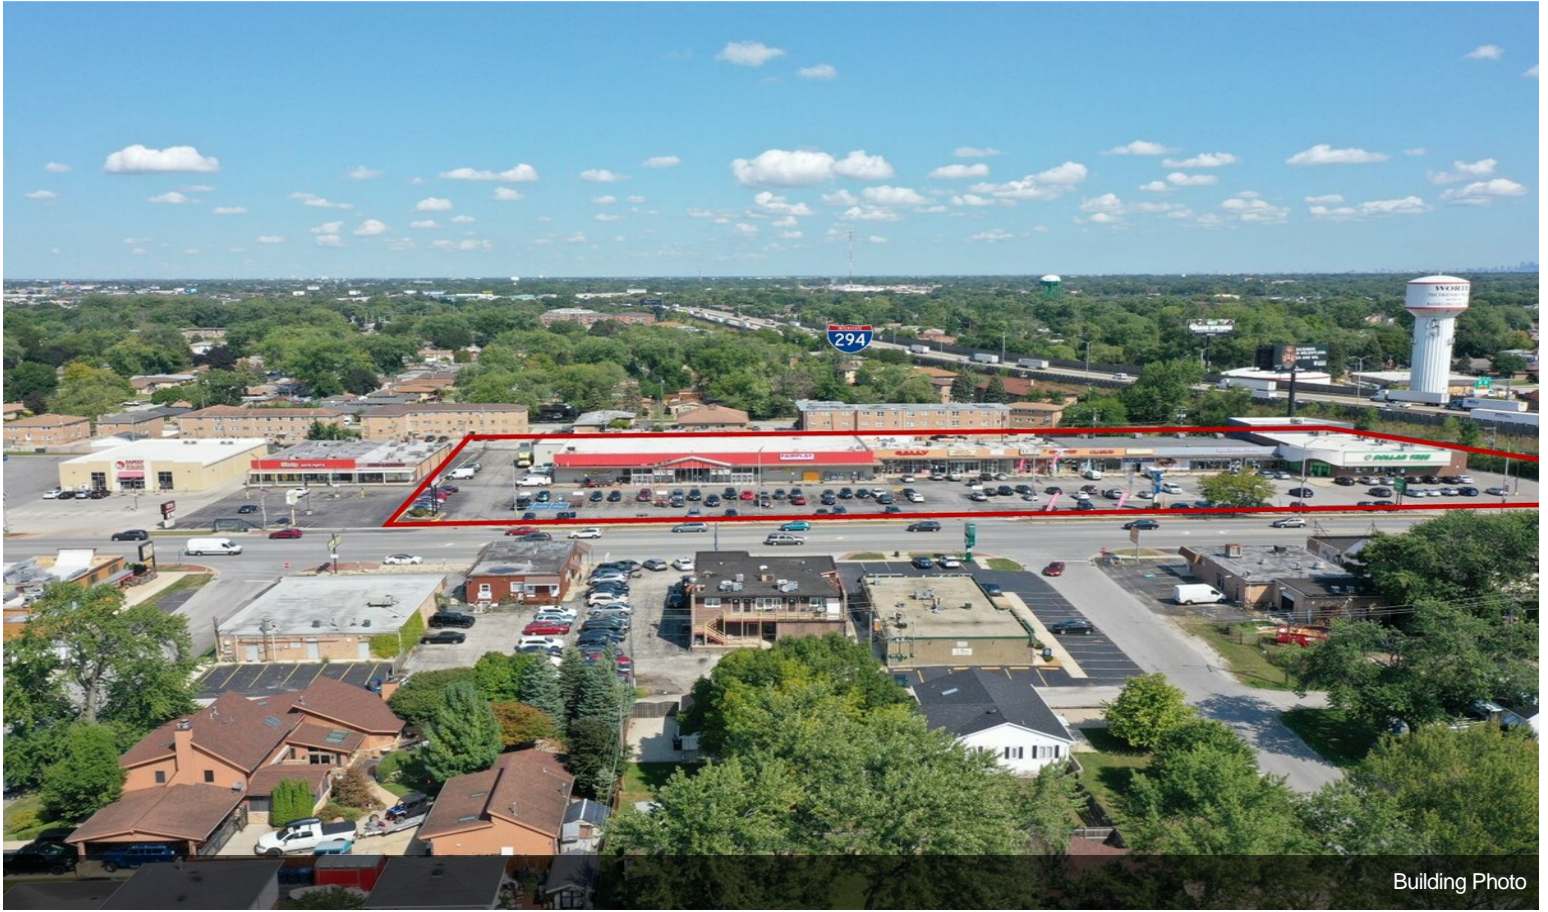

2,250 s/f available may 2023...

- Retail Space for Lease . Great location and high traffic area to place your business strong shipping center with nation tenant ,sally ,dollar tree

Rental Rate:	\$16.00 /SF/YR
Total Space Available:	3,450 SF
Max. Contiguous:	2,250 SF
Property Type:	Shopping Center
Center Type:	Neighborhood Center
Stores:	12
Center Properties:	3
Frontage:	615' on 111th St
Gross Leasable Area:	85,341 SF
Walk Score ®:	84 (Very Walkable)
Taxes:	\$0.38 USD/SF/MO
Operating Expenses:	\$0.29 USD/SF/MO
Rental Rate Mo:	\$1.33 /SF/MO

space 1200 s/f

Major Tenant Information

Tenant	SF Occupied	Lease Expired
Dollar Tree	-	
Fairplay Foods	-	
Neat Repeats	-	
Sally Beauty	-	

6600-6620 W 111th St, Worth, IL 60482

Retail Space for Lease .

6602 W 111ST WORTH IL 60482

Great location and high traffic area to place your business strong shipping center with nation tenant , sally , dollar tree, fairplay , excellent visibility . store 25 x 90
2,250 s/f available may 2023

Property Photos

W. 111TH STREET ±28,617 VPD

Building Photo

Building Photo

Property Photos

Building Photo

Building Photo