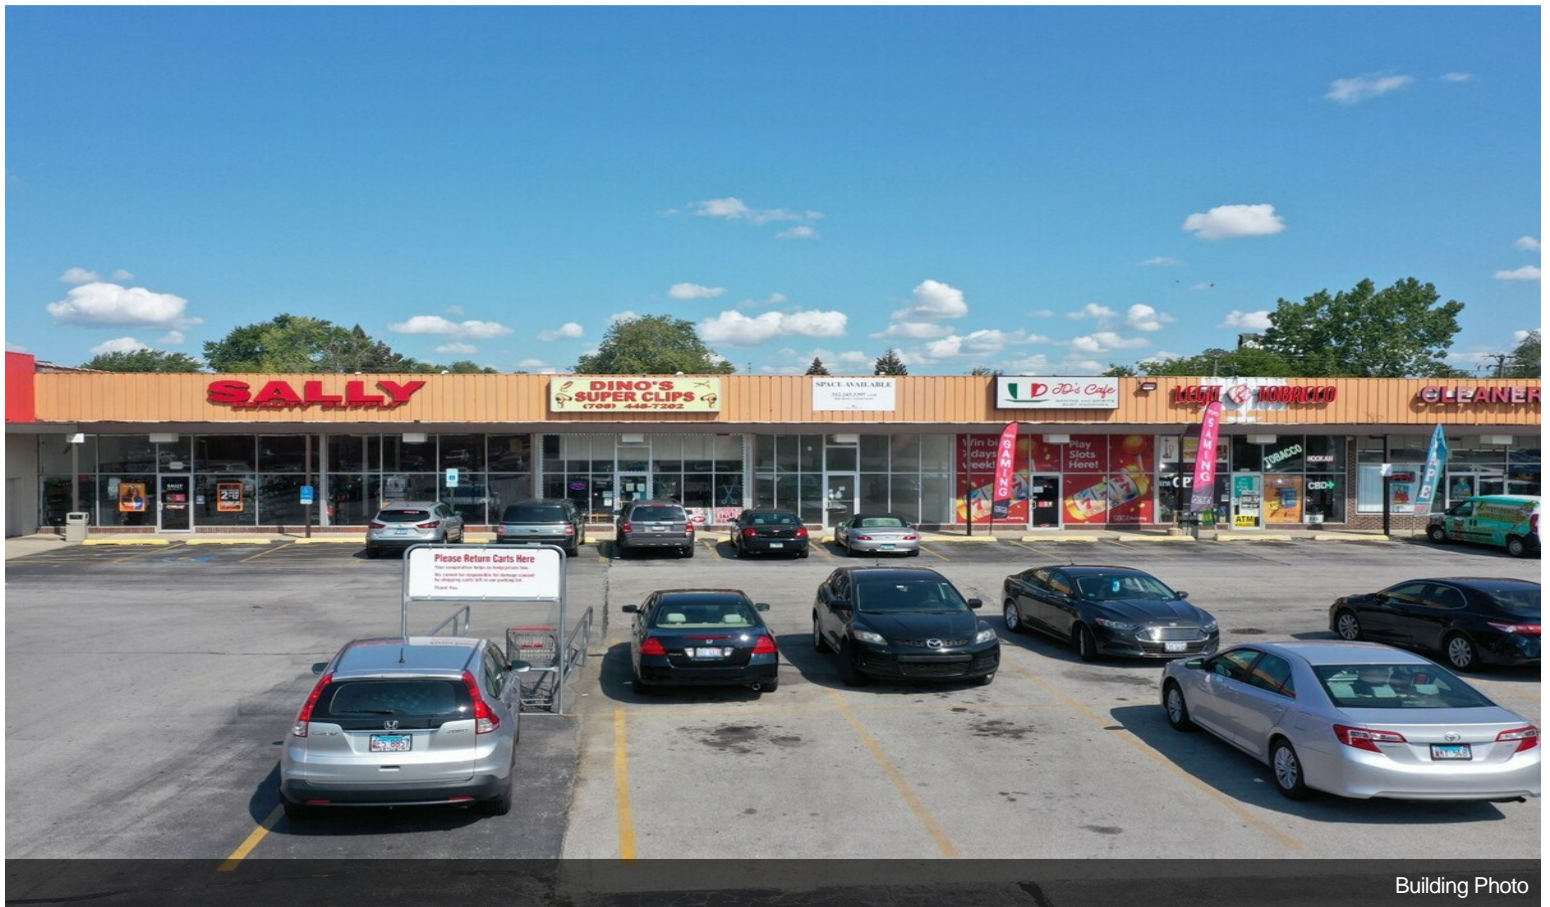

W. 111TH STREET ±28,617 VPD

Building Photo

Building Photo