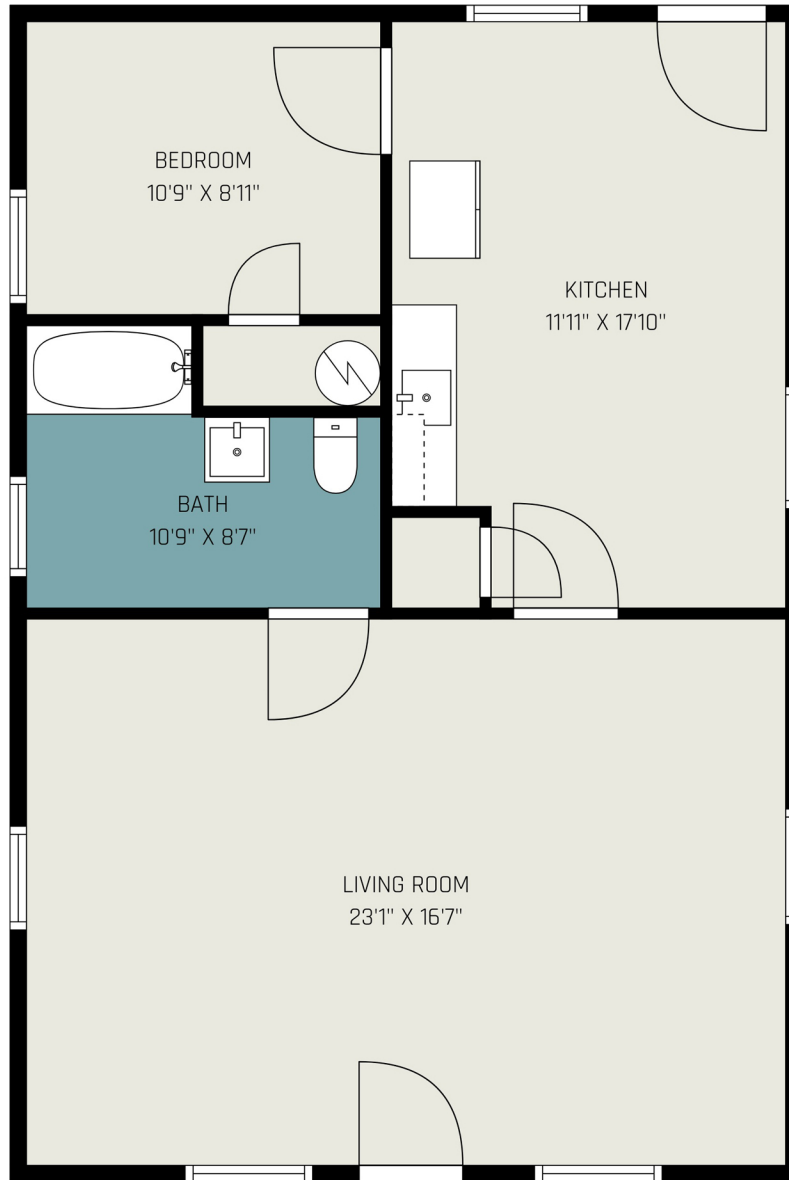

909 ROCK QUARRY ROAD

Gross Living Area - 874 Sq Ft

Non- Living Area - 406 Sq Ft

Area Calculation Summary

Gross Living Area

Calculation Details

First Floor	874 Sq Ft
Total Living Area	874 Sq Ft

Non-Living Area

Concrete Patio	164 Sq Ft
Concrete Patio	242 Sq Ft
Total Non- Living Area	406 Sq Ft