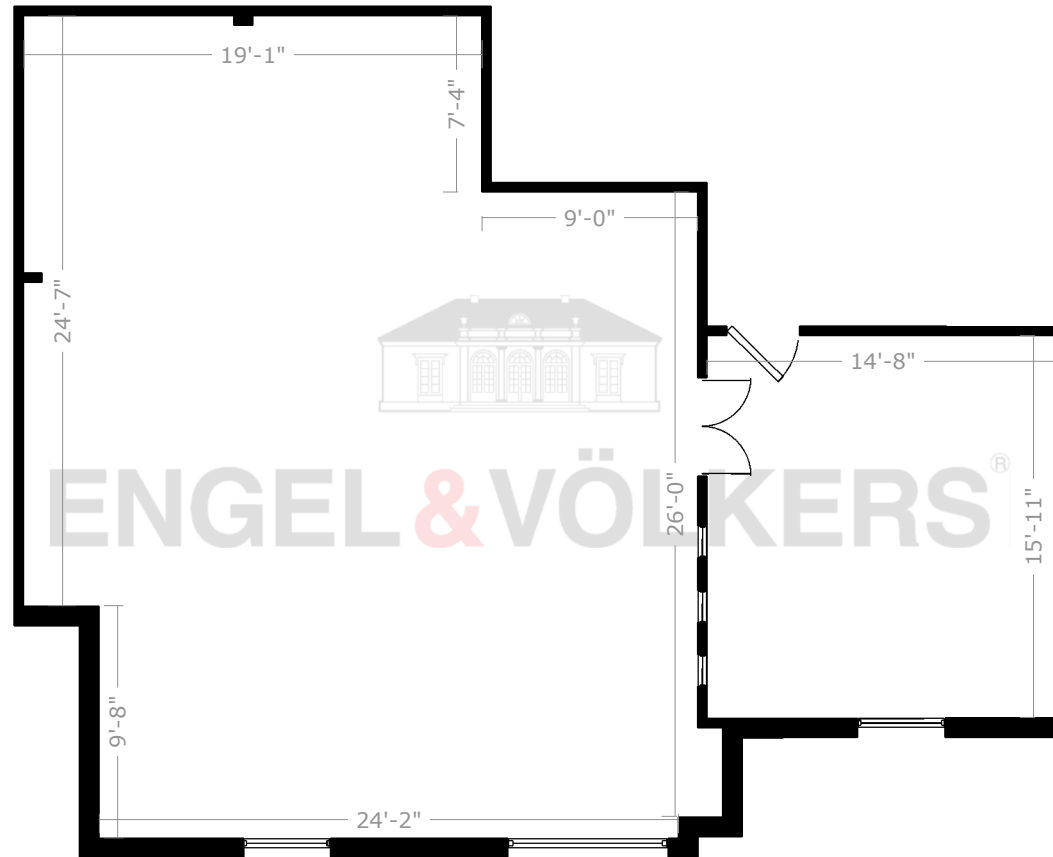

1465 S Ft Harrison

Clearwater, FL 33756

FEET

5'

10'

20'

SCALE: 1' = 1/8"

Unit 203

FloorPlanNinja.com

1465 S Ft Harrison

Clearwater, FL 33756

FEET

5'

10'

20'

SCALE: 1' = 1/8"