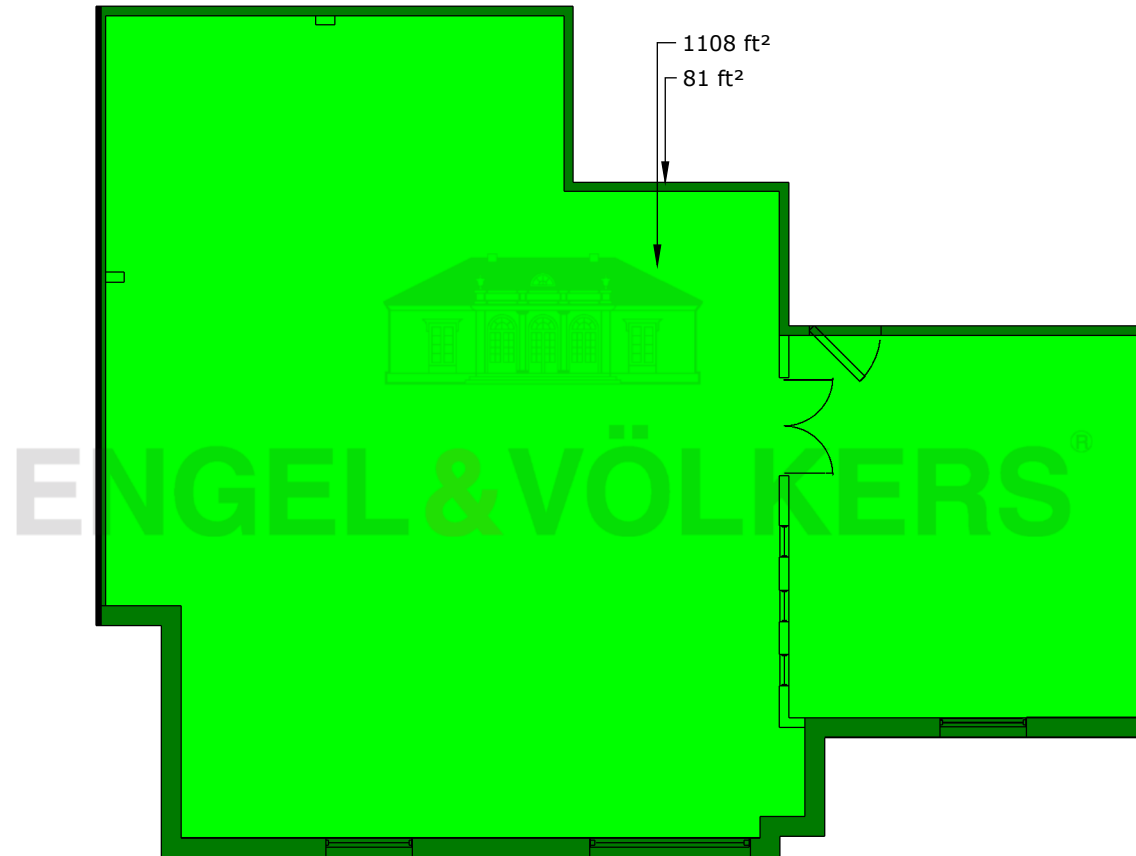

1465 S Ft Harrison

Clearwater, FL 33756

FEET

5'

10'

20'

SCALE: 1' = 1/8"

Unit 203

FloorPlanNinja.com