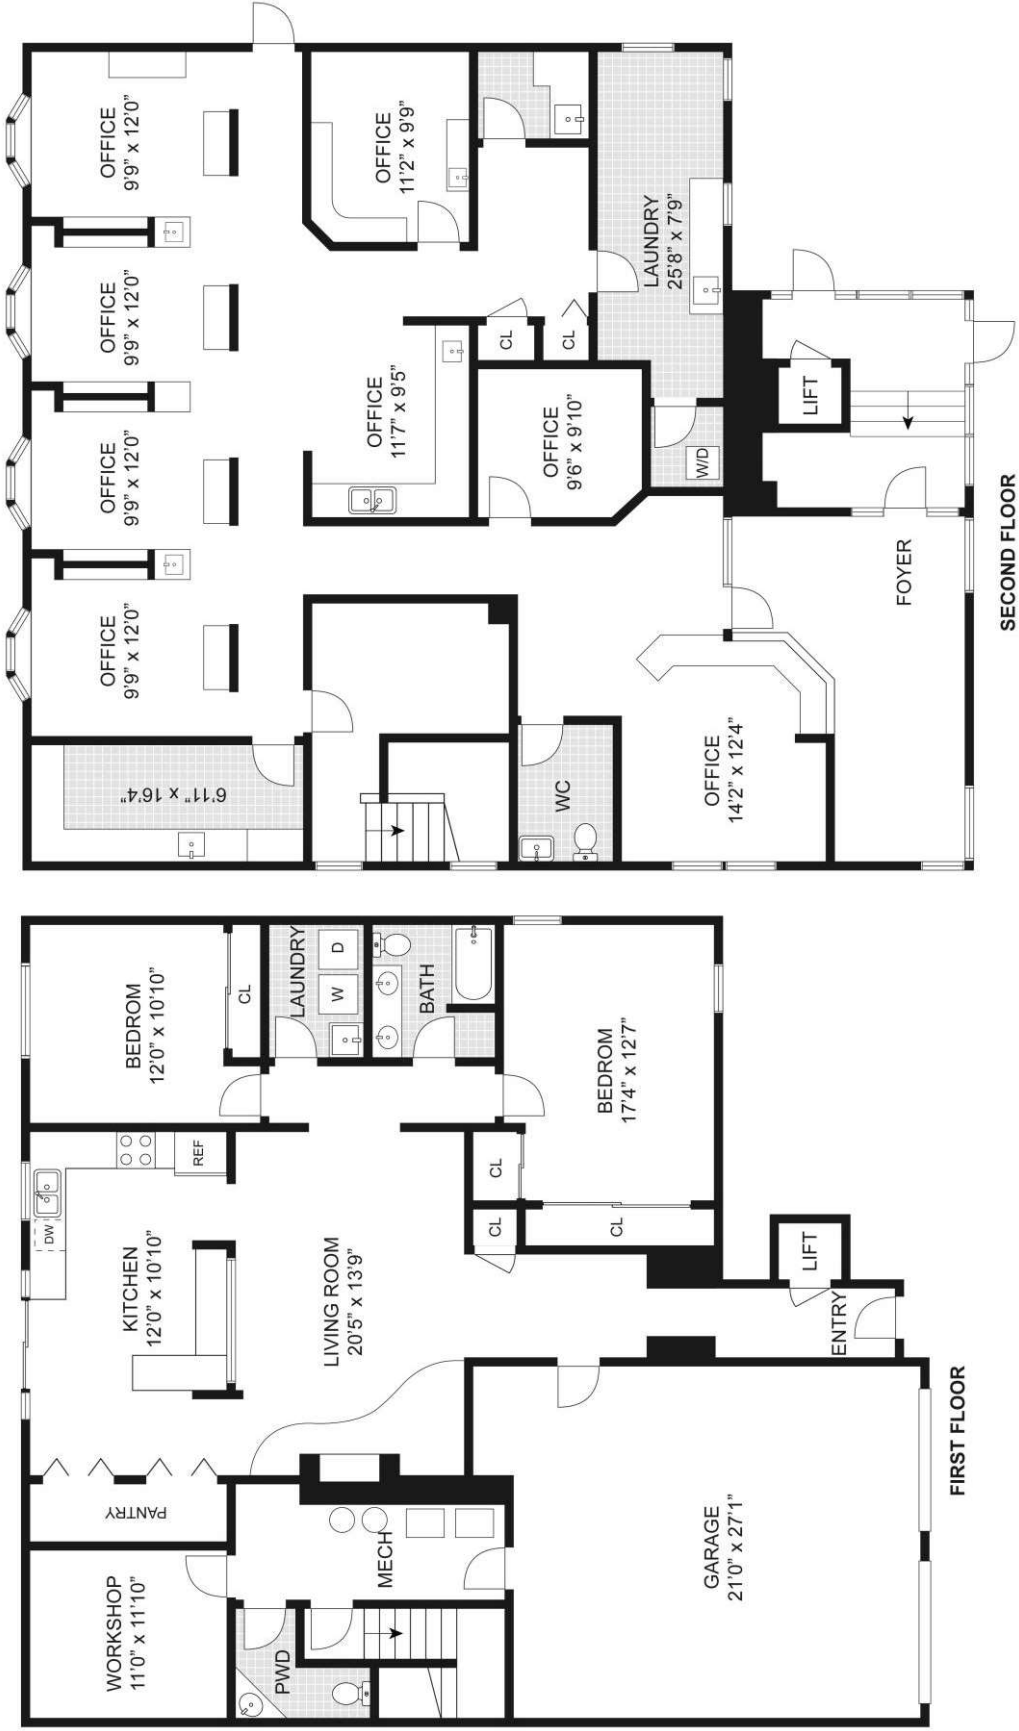

5745 Saltsburg Road, Verona

GROSS INTERNAL AREA  
 FIRST FLOOR: 1709 ft<sup>2</sup>, SECOND FLOOR: 2487 ft<sup>2</sup>  
 TOTAL: 4196 ft<sup>2</sup>  
 SIZES AND DIMENSIONS ARE APPROXIMATE, ACTUAL MAY VARY.