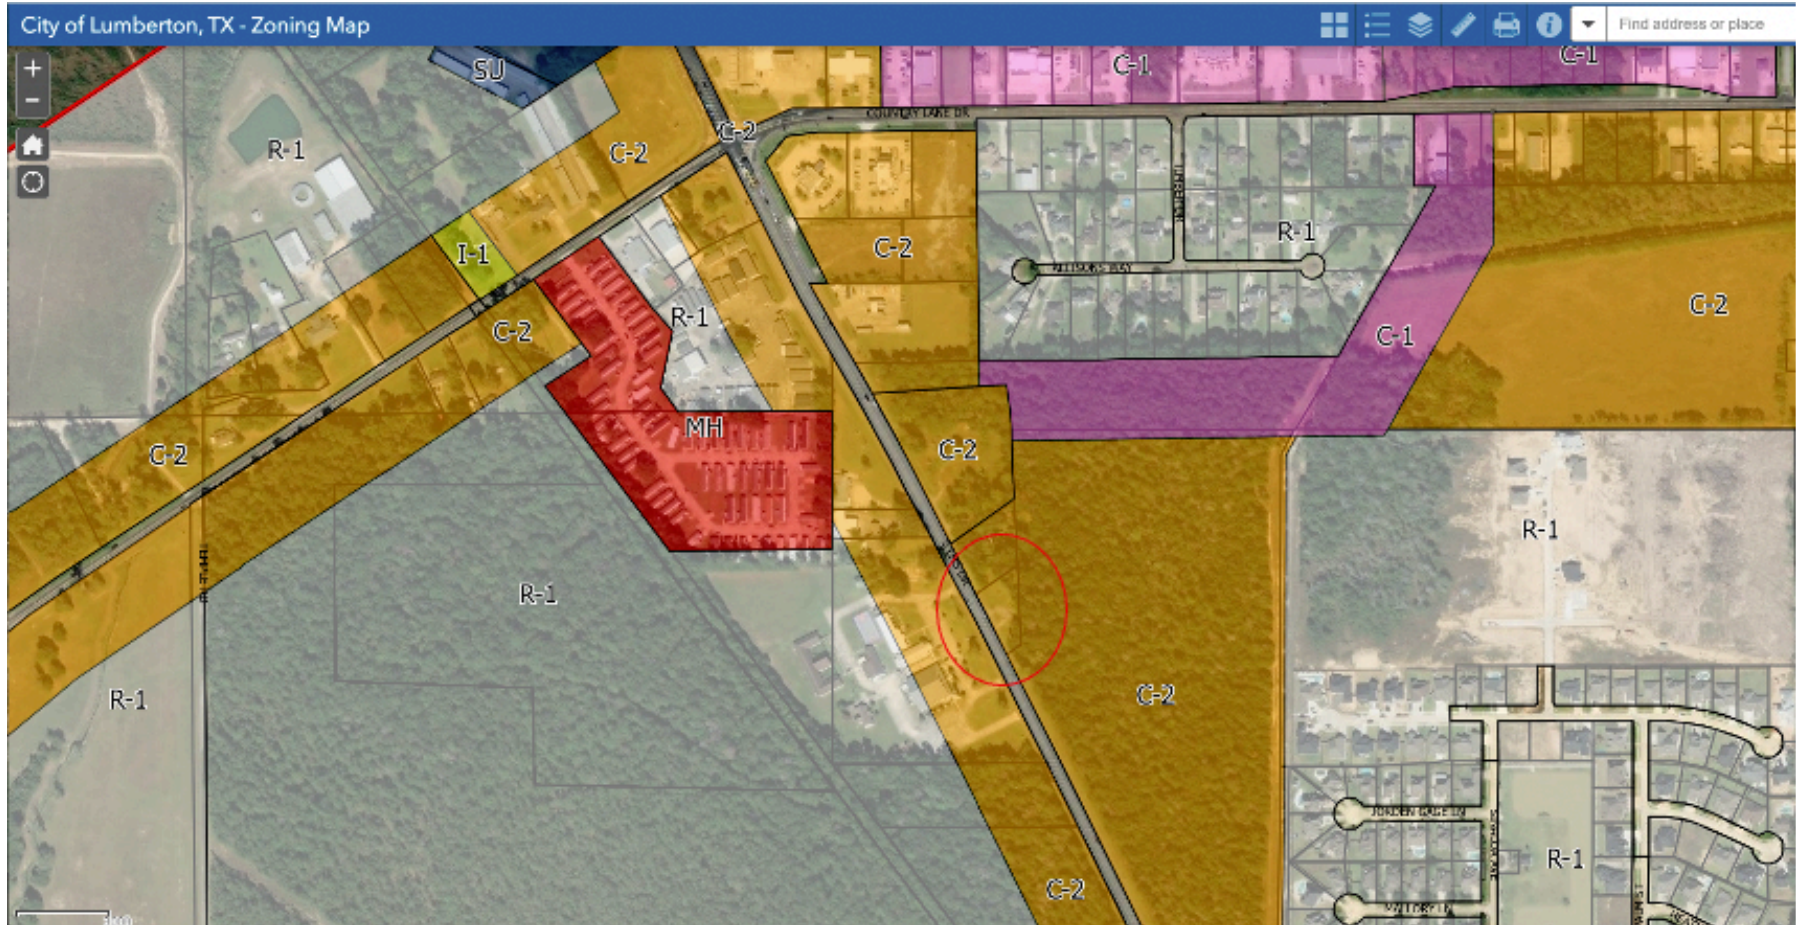

242 S. LHS Drive Lumberton, TX. ZONING Map

FOR MORE DETAILS CONTACT:

debcowartcre.com

Debbie Cowart 409-651-3559

debcowart123@gmail.com

Tisha Stone 409-658-0330

tishacre123@gmail.com

COLDWELL BANKER COMMERCIAL

ARNOLD AND ASSOCIATES

One Acadiana Ct. Beaumont, TX 77706

409-833-5055

CBCAAA.COM Coldwell Banker Real Estate LLC, dba Coldwell Banker Affiliates. All rights reserved. Coldwell Banker Real Estate LLC, dba Coldwell Banker Affiliates supports the principles of the Equal Opportunity Act. Each office is independently owned and operated. Coldwell Banker Commercial and the Coldwell Banker logo are registered service marks owned by Coldwell Banker Real Estate LLC, dba Coldwell Banker. The information contained in this Marketing Brochure has been obtained from sources we believe to be reliable. However, Coldwell Banker Commercial has not and will not verify any of this information, nor has Coldwell Banker Commercial conducted any investigation regarding these matters. Coldwell Banker Commercial makes no guarantee, warranty or representation about the accuracy or completeness of any information provided.