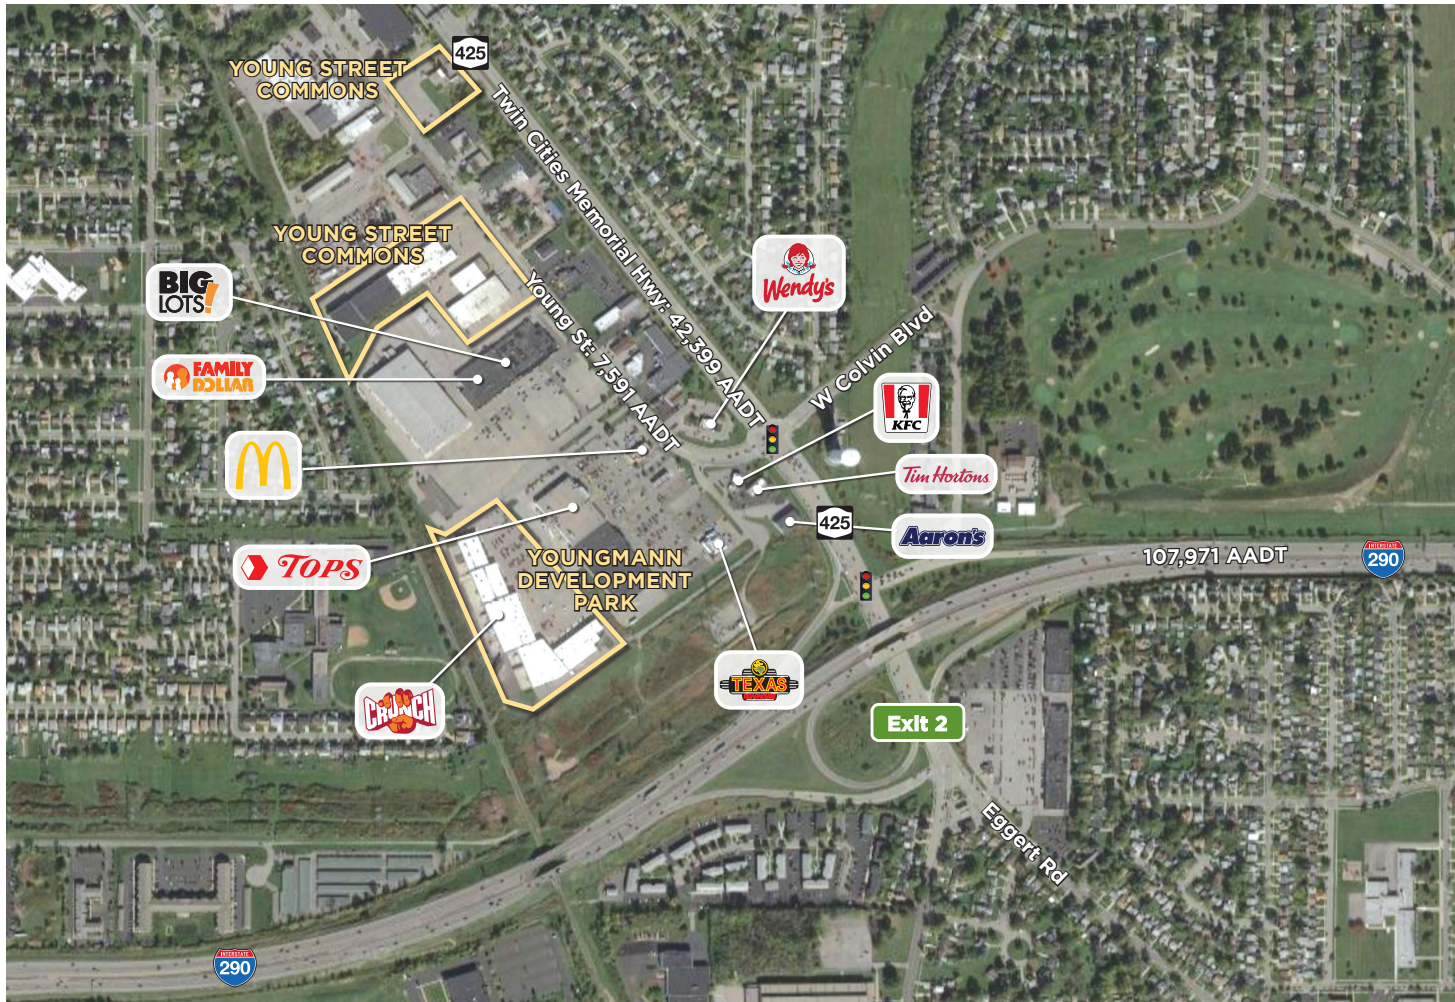

YOUNG STREET COMMONS

TONAWANDA :: NEW YORK

BENDERSON
DEVELOPMENT

123,500
SQUARE FEET

670 Young Street
Tonawanda, NY 14150

benderson.com

LOCATION

Latitude: 43.004844 Longitude: -78.861061

DEMOGRAPHICS

POPULATION

451,914
7 MILES

HOUSEHOLDS

193,794
7 MILES

AVERAGE HHI

\$87,977
7 MILES

DAYTIME POP

426,038
7 MILES

Buffalo MSA: 1.16M