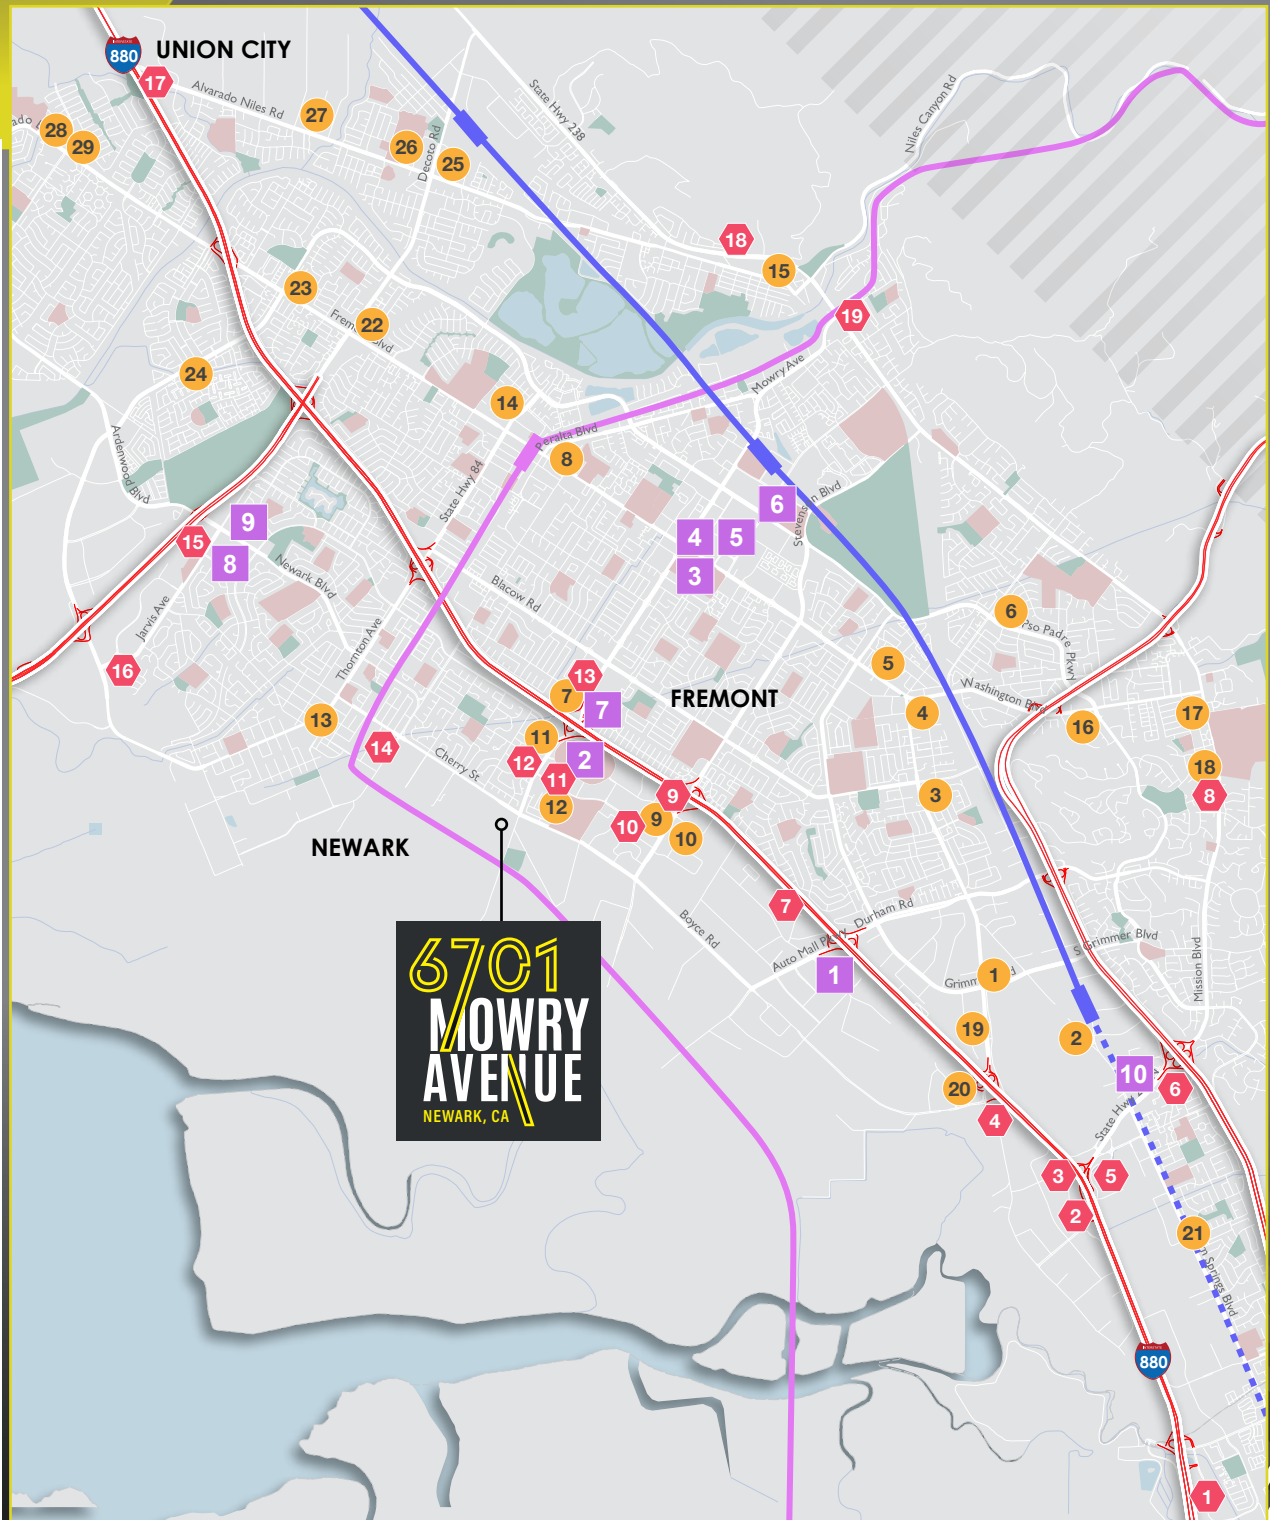

HOTELS

1. Residence Inn
2. Courtyard
3. Hyatt Place
   Hampton Inn
4. Fremont Marriott
   La Quinta Inn & Suites
   Good Nite Inn
5. Comfort Inn
6. Extended Stay America
7. Holiday Inn Express
8. Mission Peak Lodge
9. DoubleTree
10. TownePlace Suites
11. Homewood Suites
    Chase Suite Hotel
12. Comfort Inn & Suites
13. Residence Inn
    Extended Stay America
14. Best Western Plus
15. Courtyard
    Residence Inn
16. Aloft
17. Crowne Plaza
18. Belvoir Springs
19. Fremont Frontier Motel

- BART Stations
- BART Proposed Line
- ACE Stations