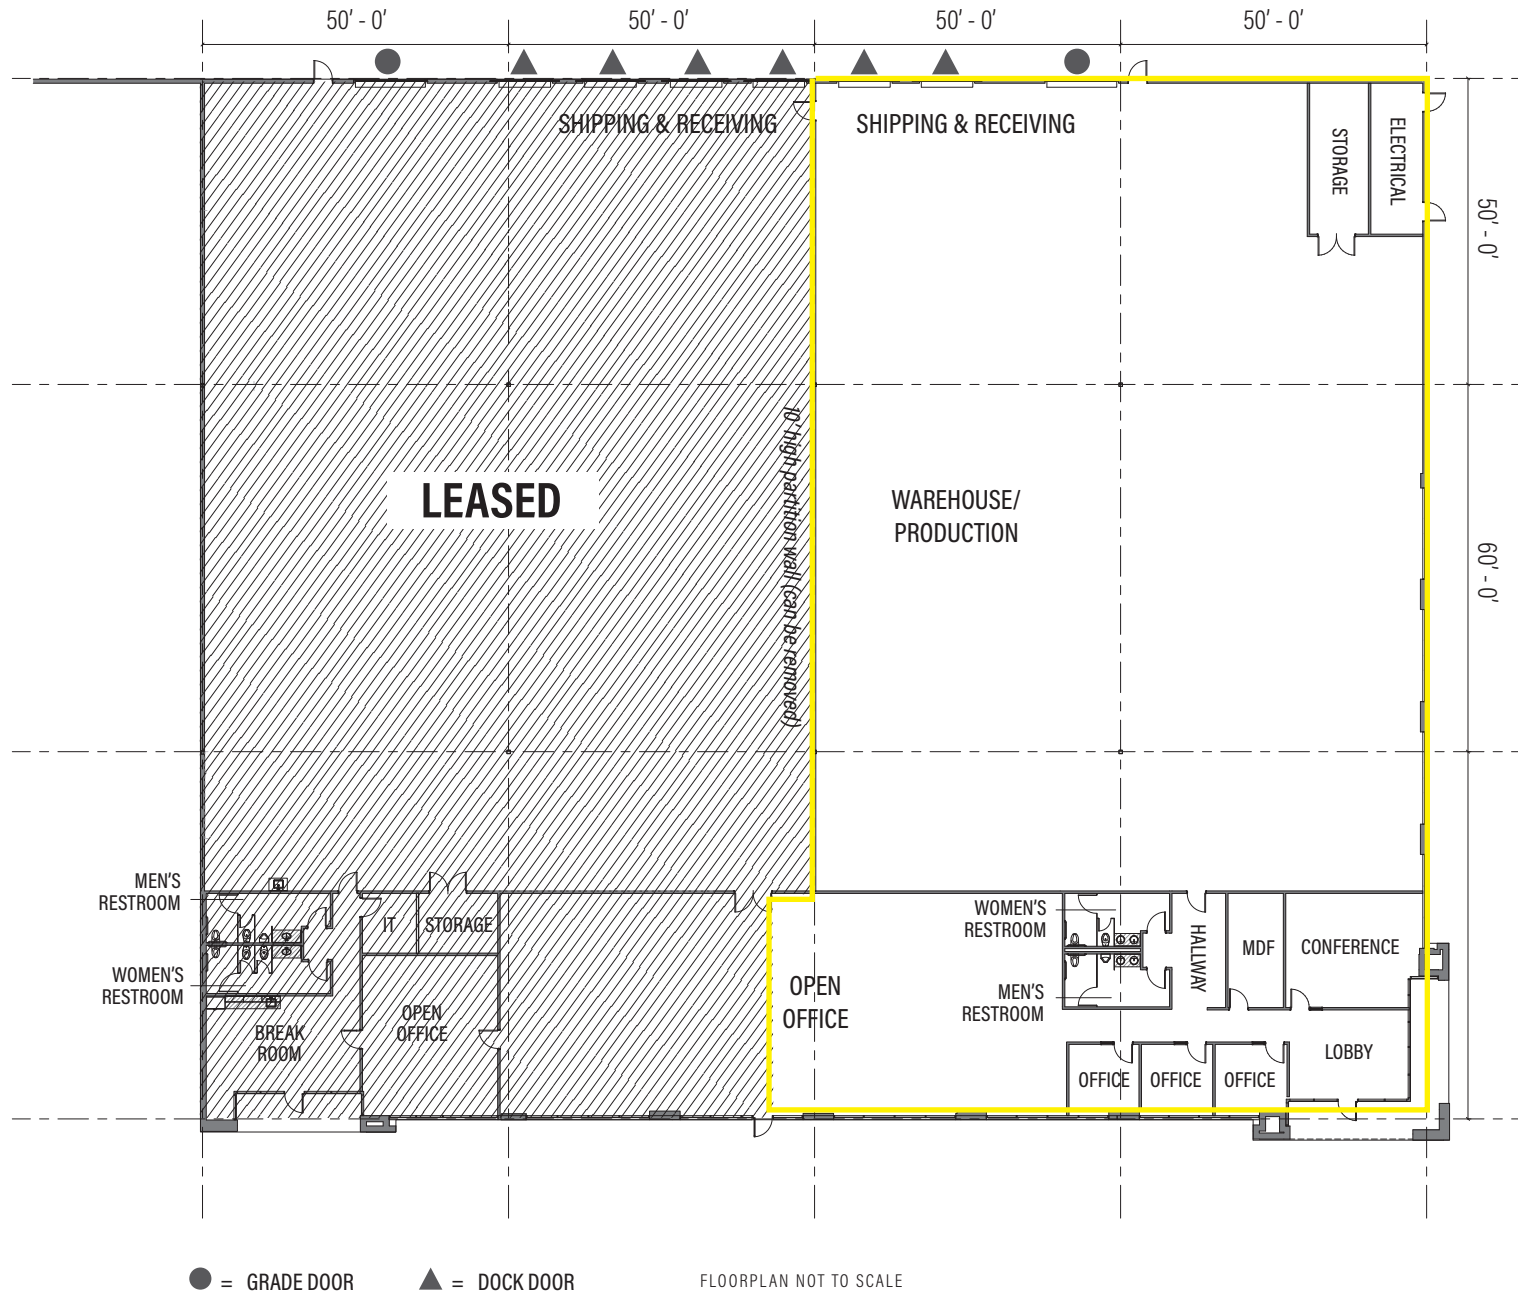

FLOORPLAN

6701 MOWRY AVENUE // NEWARK, CA