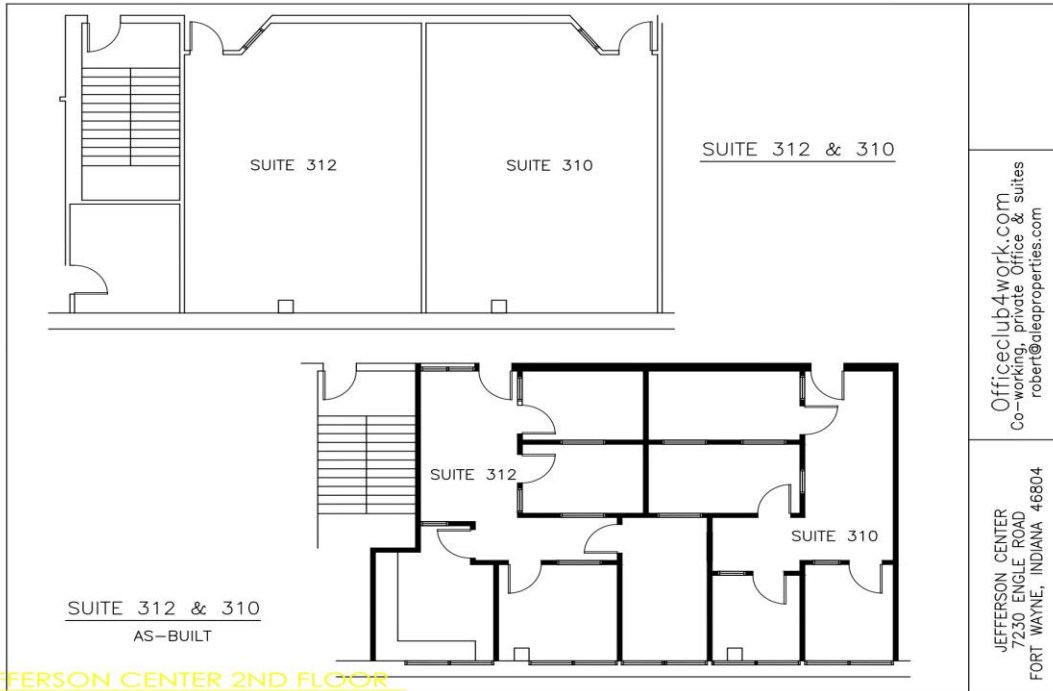

SUITE 310 & 312 – 1065 SF

01 JEFFERSON CENTER 2ND FLOOR
NOT TO SCALE

FLOOR PLANS

AVAILABLE SUITE