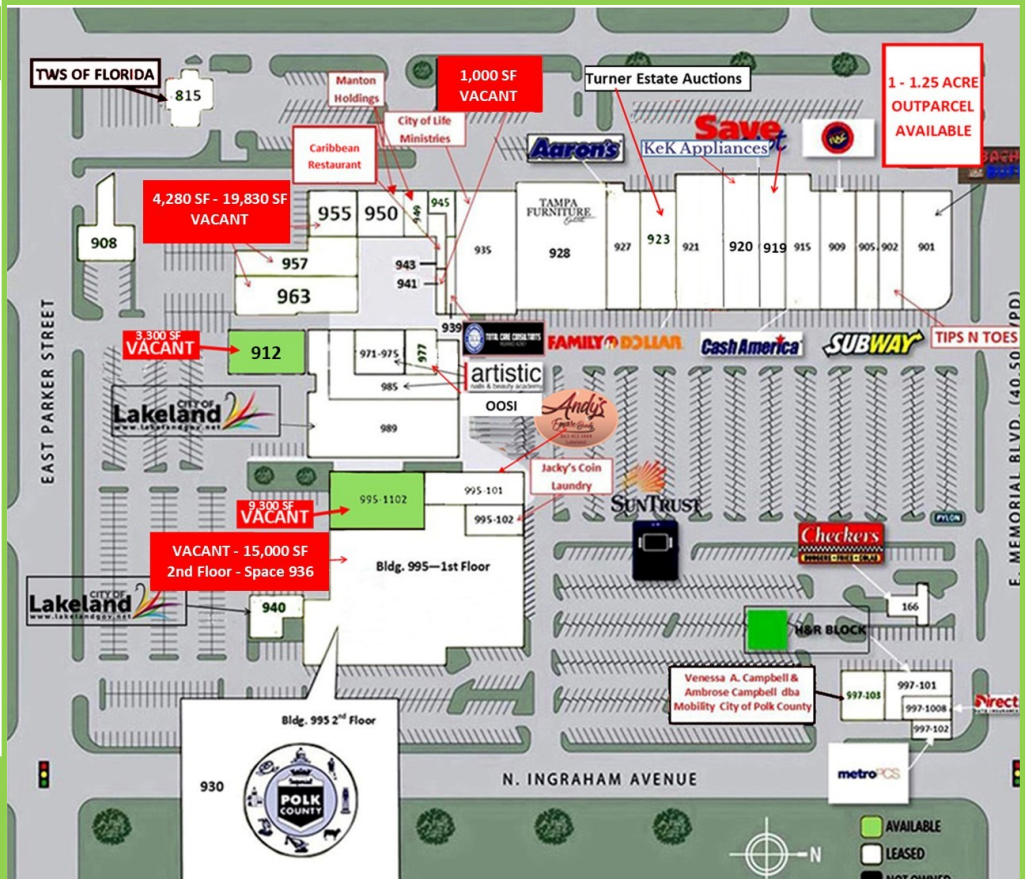

Lakeland Town Center

917 E. Memorial Blvd.
Lakeland, FL 33801

Available Spaces

Suite Number	Tenant	SQ. FT.
936	AVAILABLE	15,000
941	AVAILABLE	1,000
955	AVAILABLE	4,500
957	AVAILABLE	4,280
963	AVAILABLE	11,050
912	AVAILABLE	3,300
995-1102	AVAILABLE	9,300

**1 - 1.25 ACRE
OUTPARCEL FOR
GROUND LEASE**

LOUIE GRANTEED, Sr. VP, Commercial Real Estate

Cell: 954-868-4163 | LGranted@tobinrealestate.com

1101 Hillcrest Drive, Hollywood, FL 33021