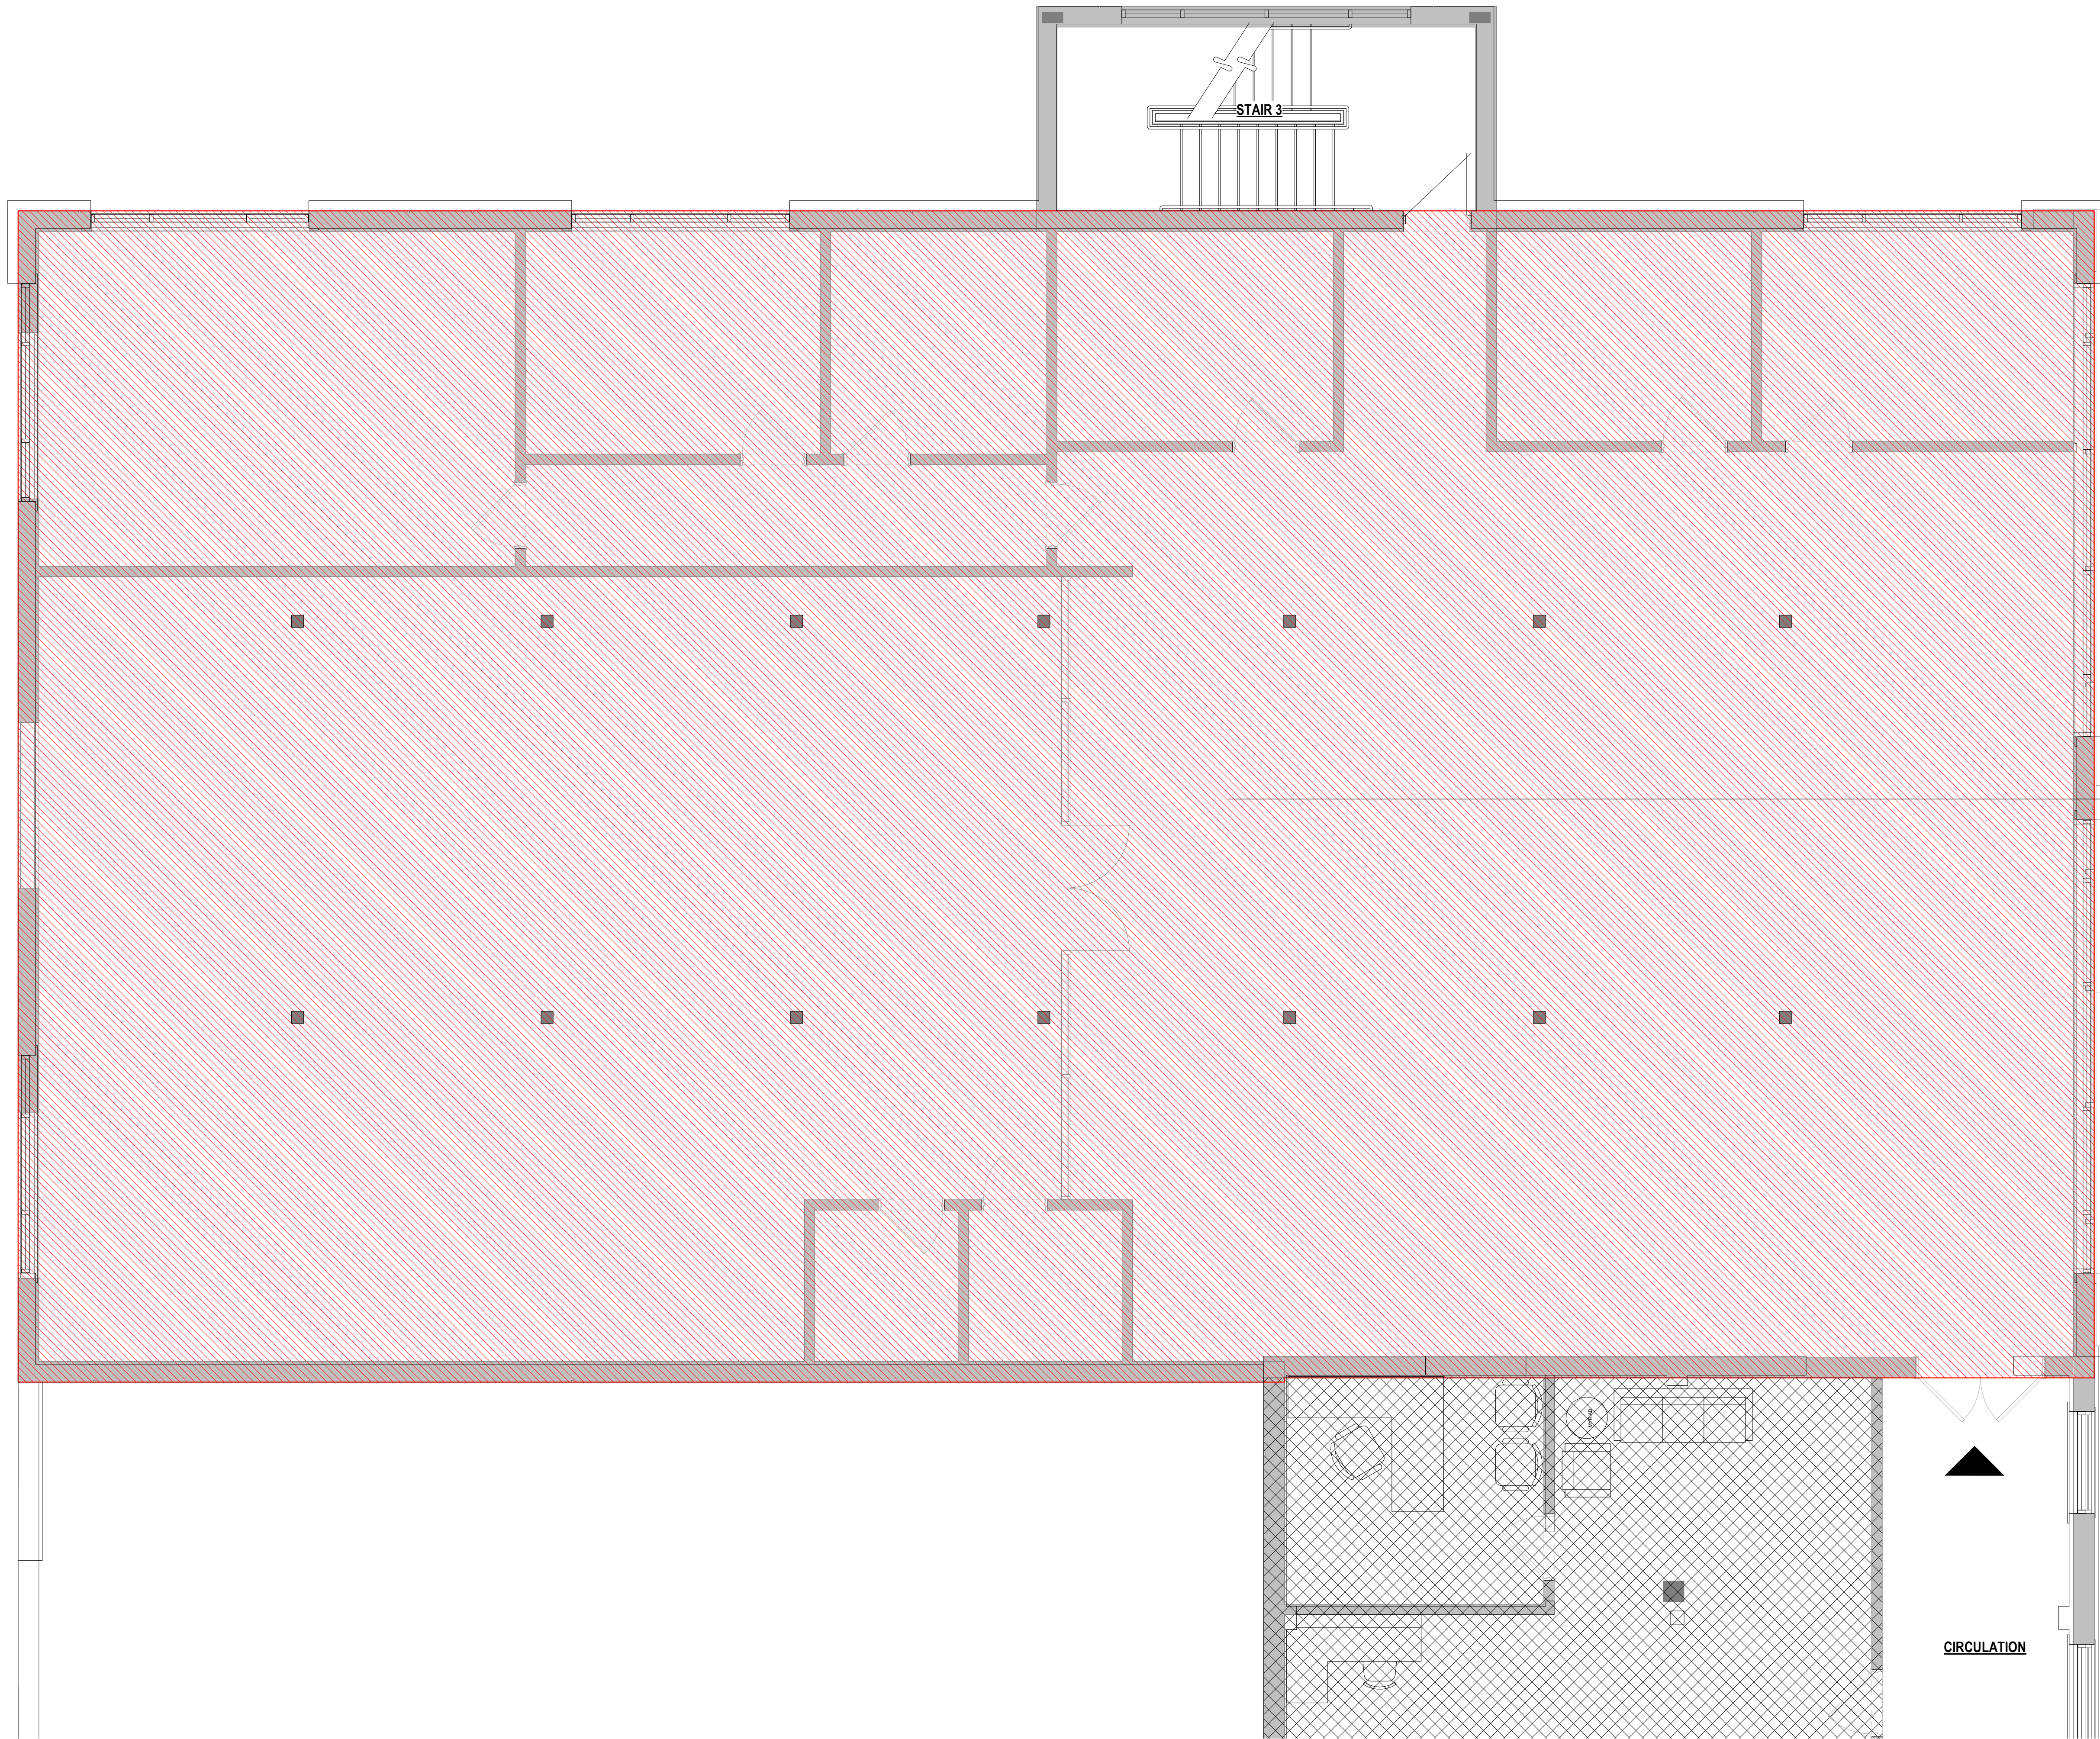

D21'Y'N
 One World Trade Center, Suite 46B
 New York, New York 10007
 T 212-203-1034
 www.zyyo.com

OFFICE SPACE #3.1
6,678 RSF

#	ISSUE	DATE

Zyyo
 One World Trade Center Suite 46B
 New York, NY 10007

OWNER
GATEWAY TO NULU
 552 E MARKET ST
 LOUISVILLE, KY 40202

PROJECT

NORTH

SCALE 1/4" = 1'-0"

THIRD FLOOR
(ENLARGED)

SHEET NAME

TF-103.2

DRAWING NUMBER