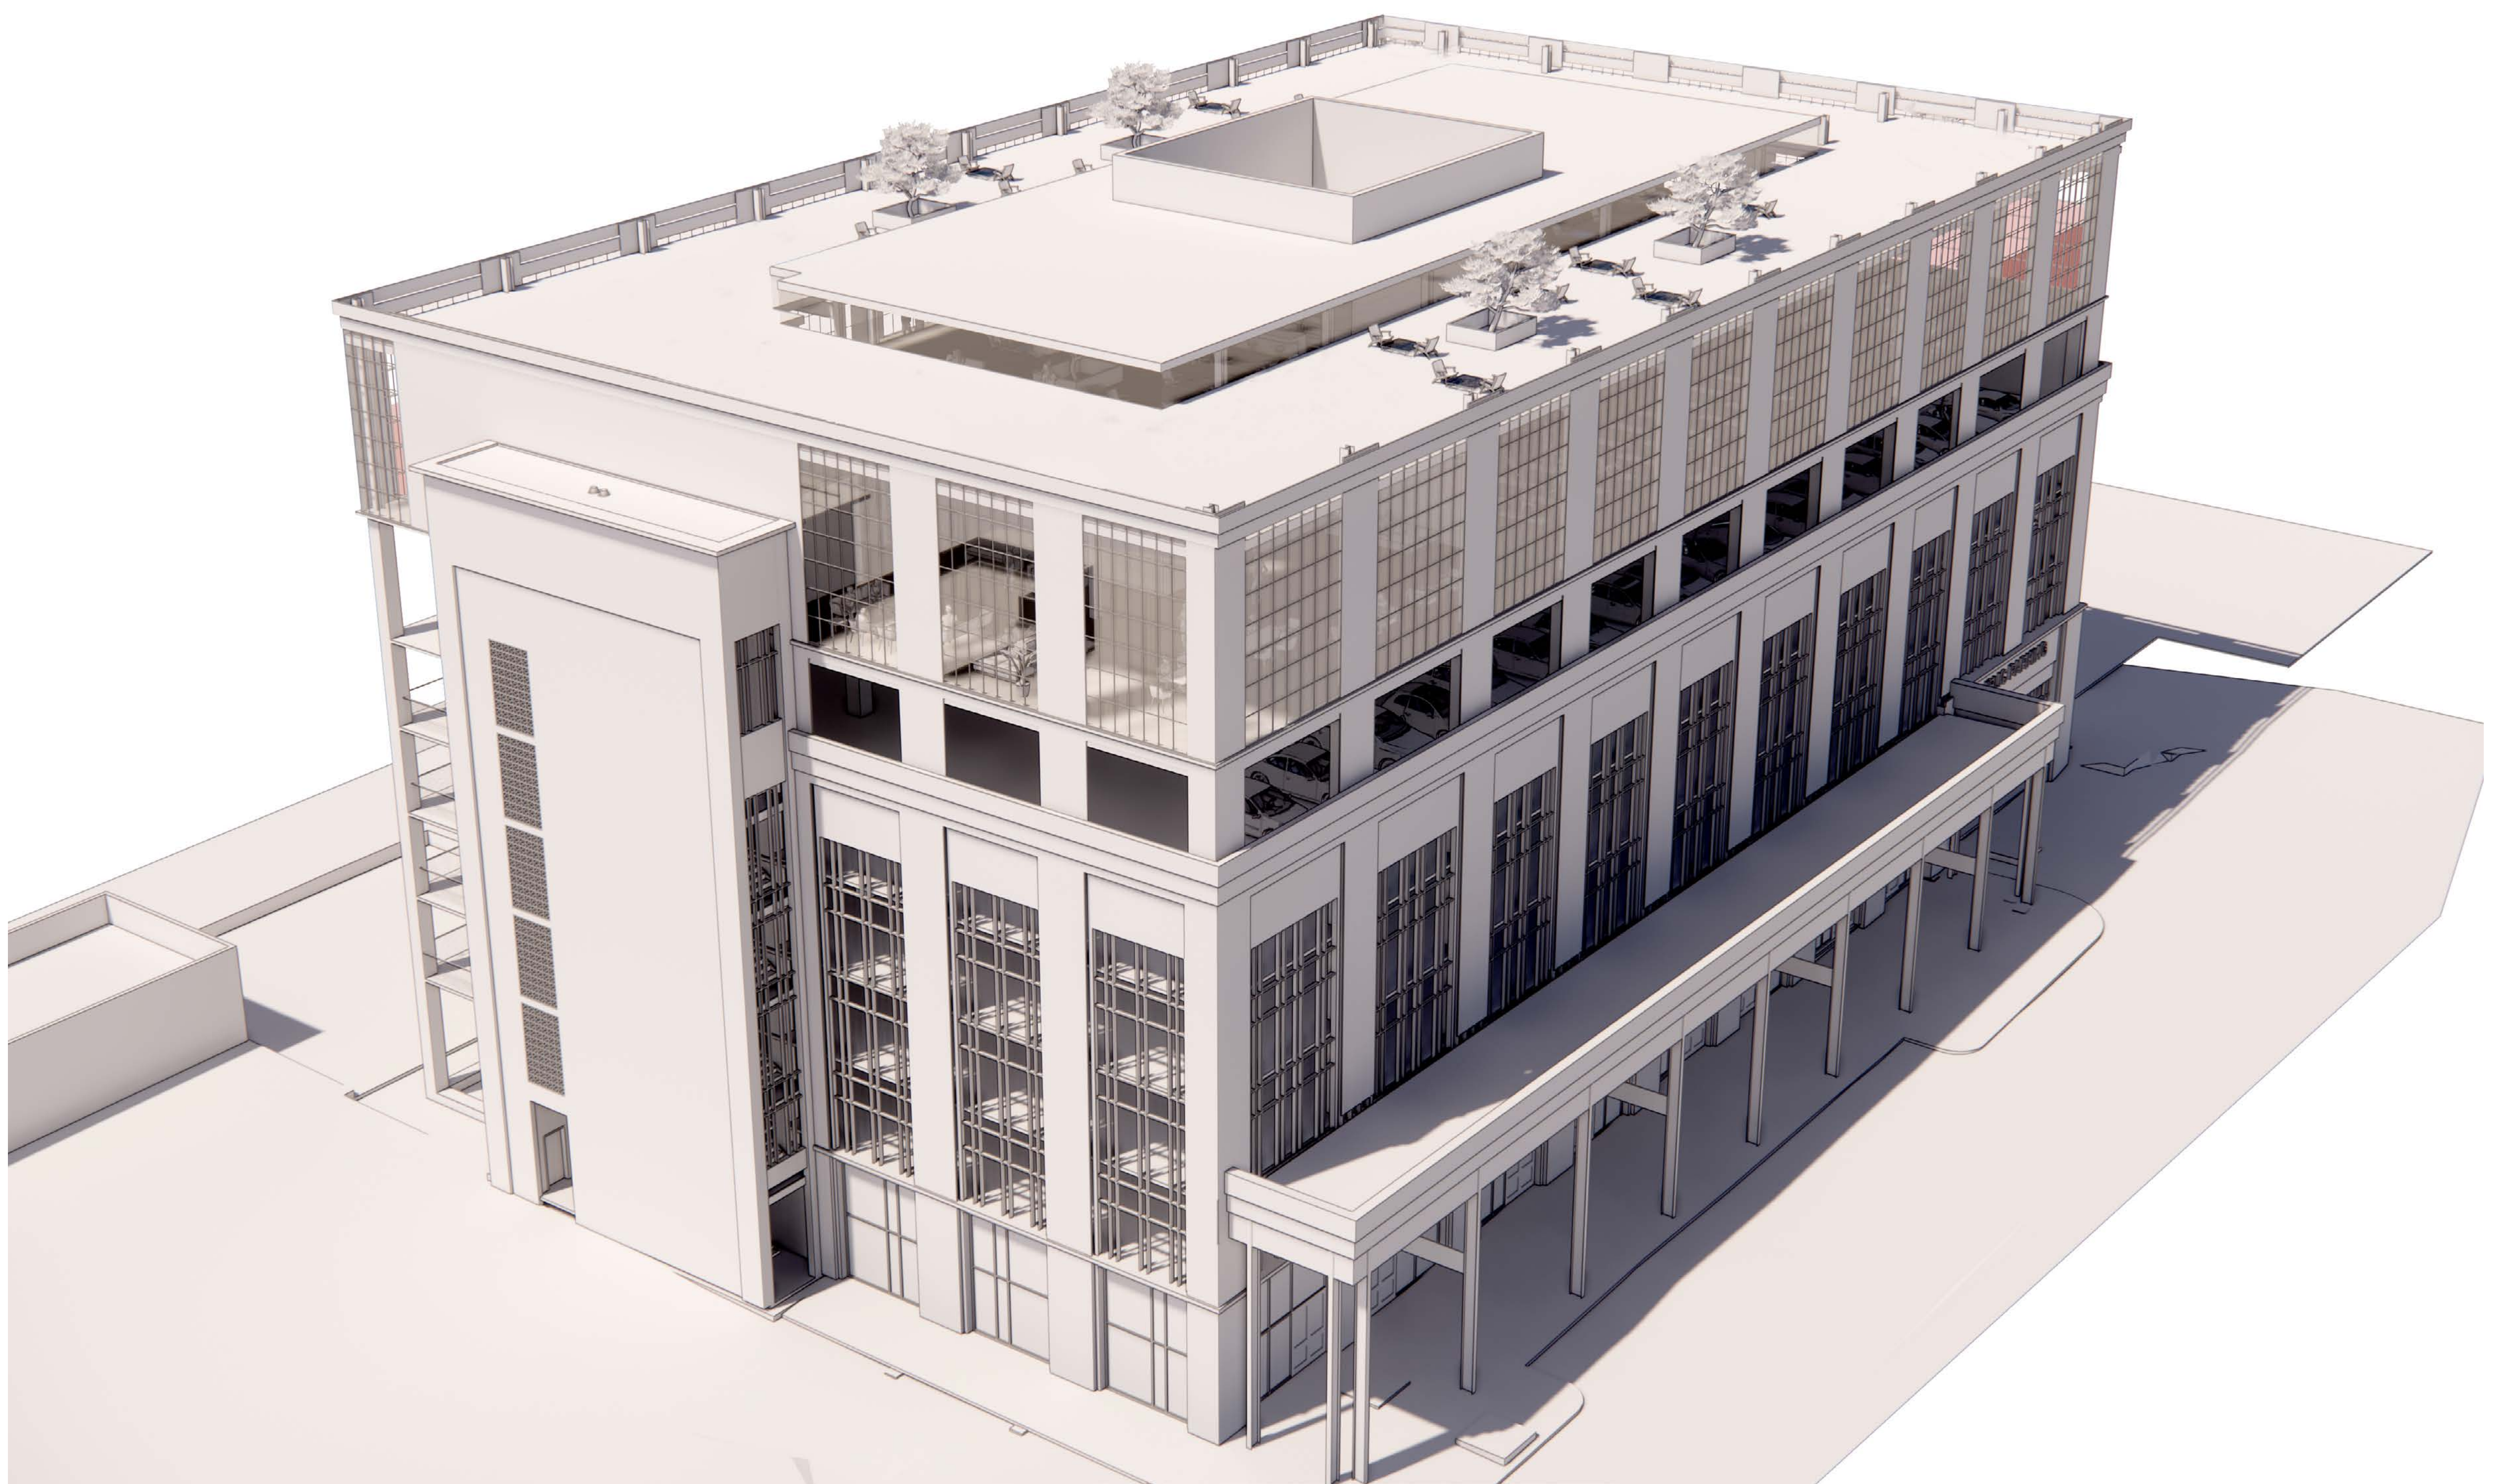

1. Level 7, 7 Mezzanine & Roof Decks Section Diagram
 scale: 1/8" - 1'-0"

2. Parking Deck Level 7 & 7 mezz - Conceptual Massing Diagram
 scale: nts