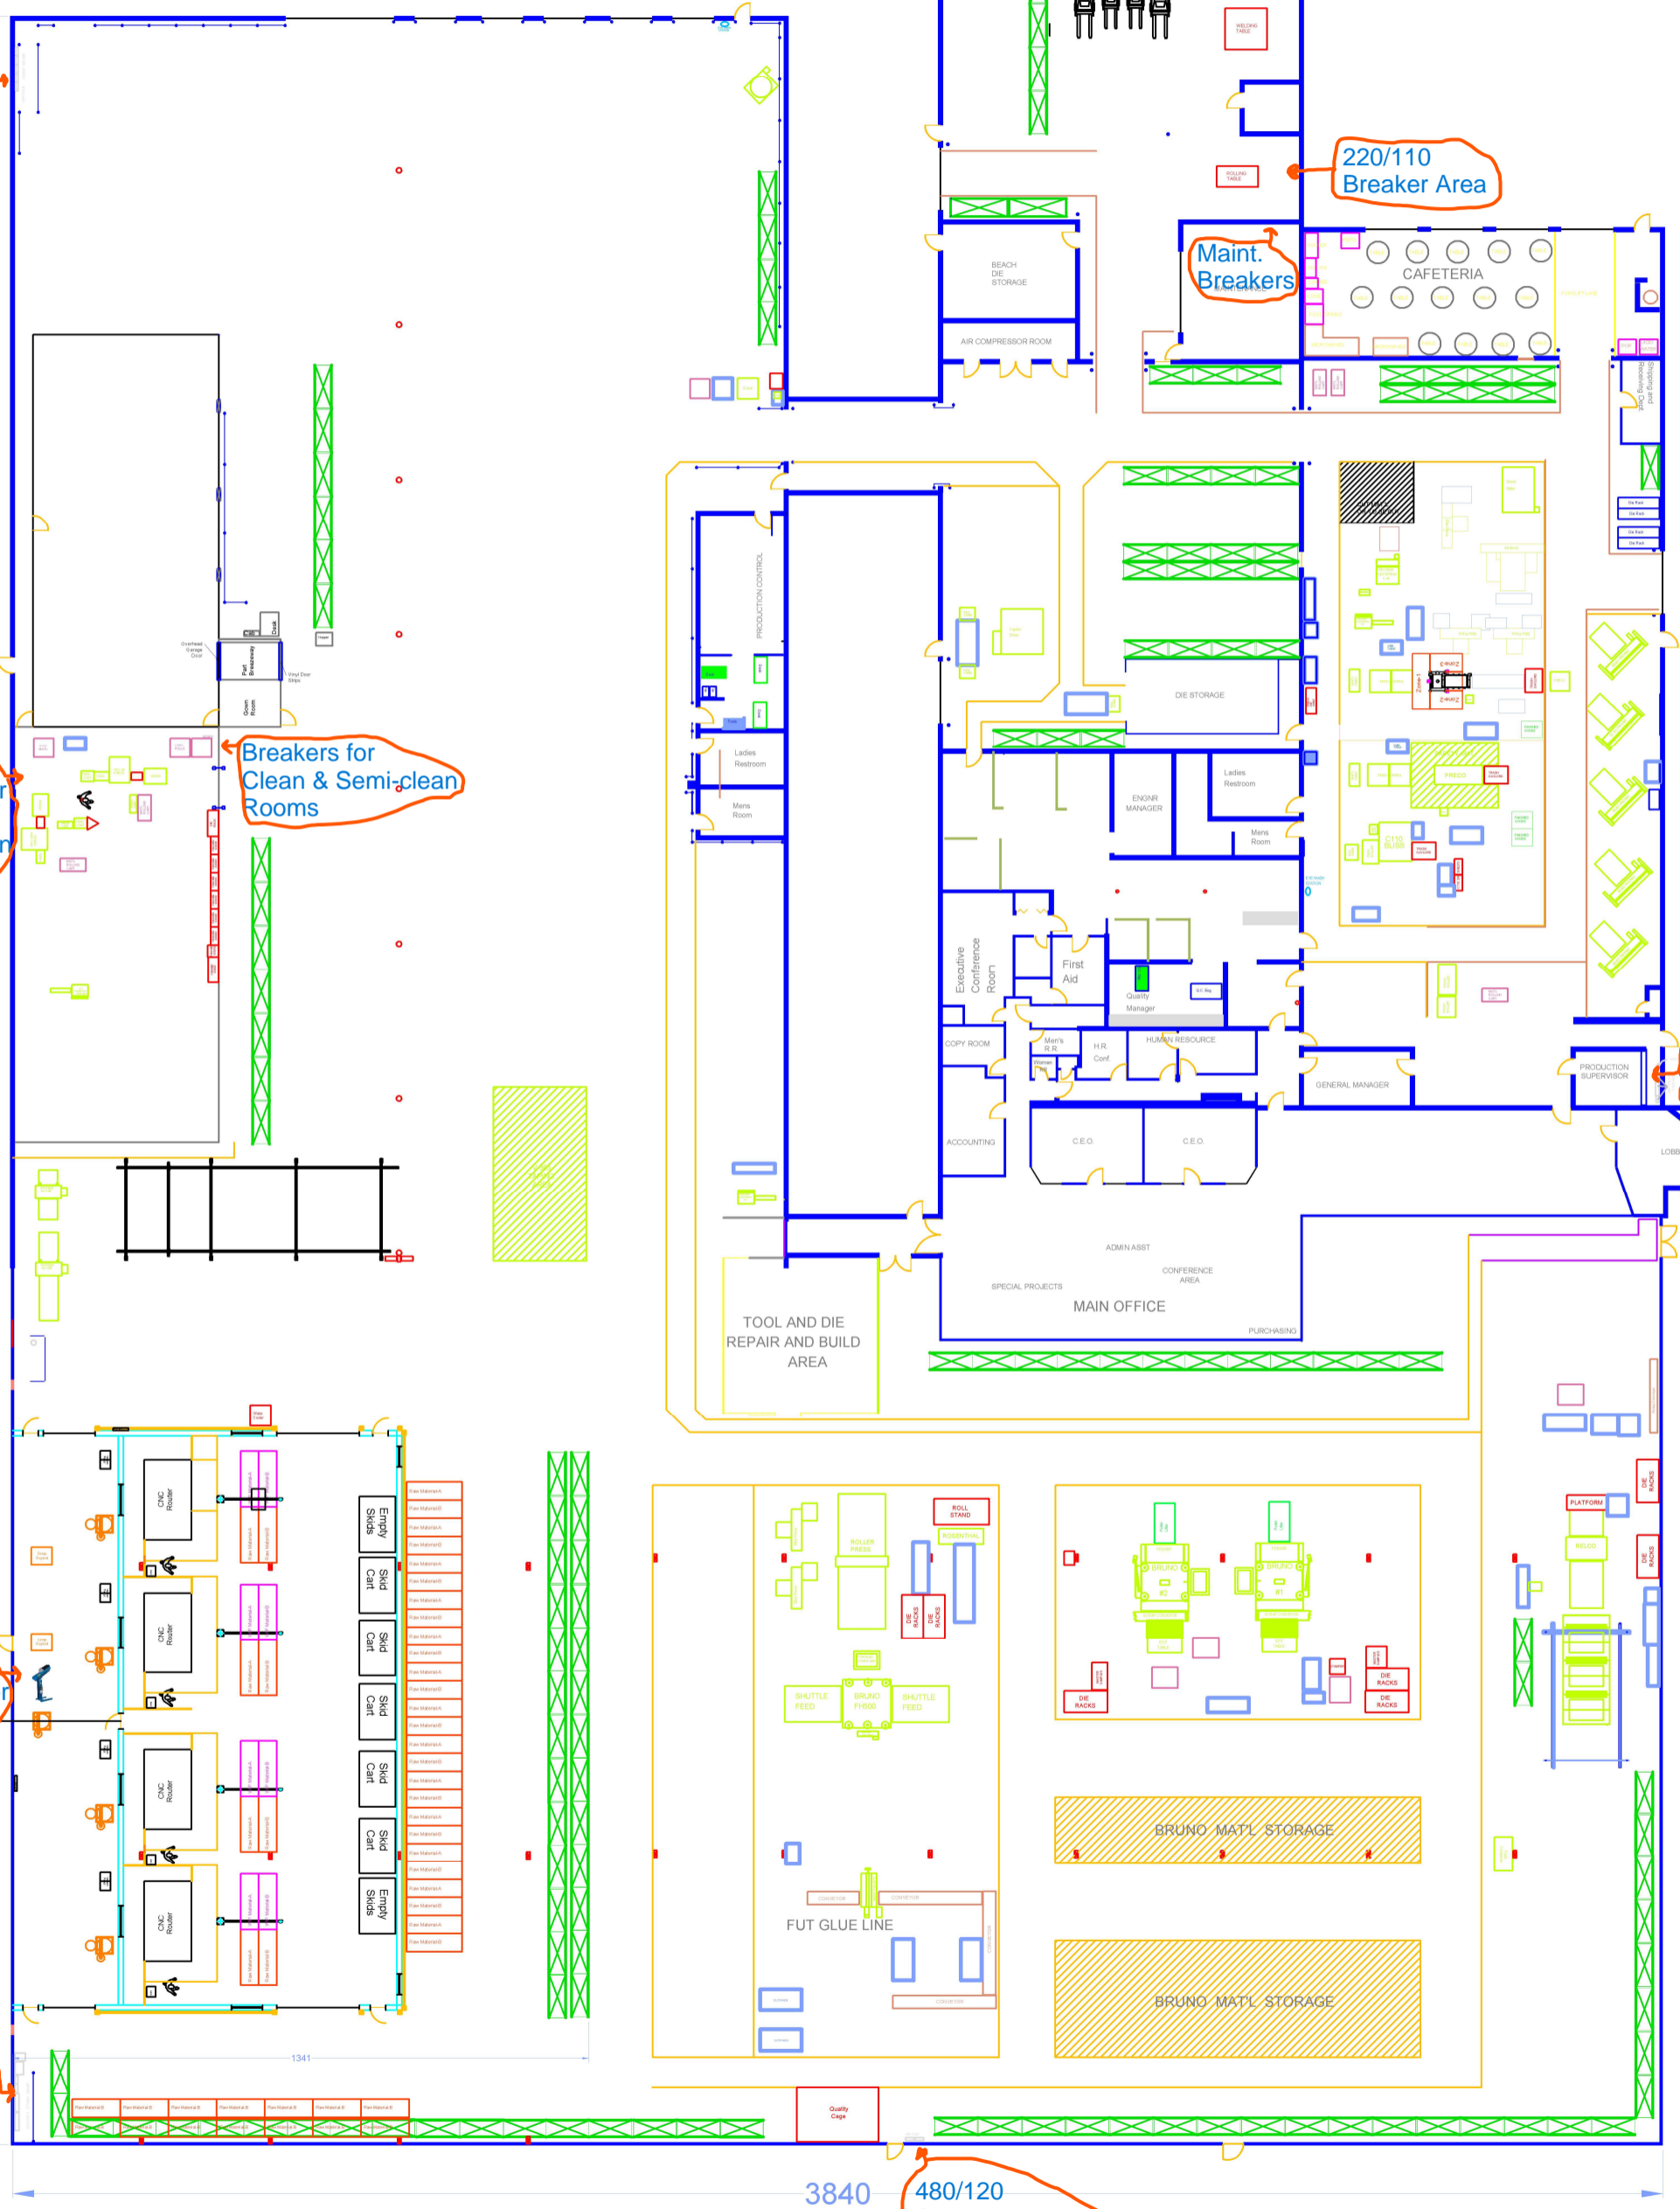

208/110 Brakers

220/110 Breakers

220/110 Breaker Area

Maint. Breakers

480/220 Service for Clean & Semi-clean Rooms

Breakers for Clean & Semi-clean Rooms

4954

220/110 Building

480/220 Service for Router Room

480/220 Main S.W. Electrical Supply Service

480/120 Supply also 480 to Beach Side 225a Supply line

3840

1341