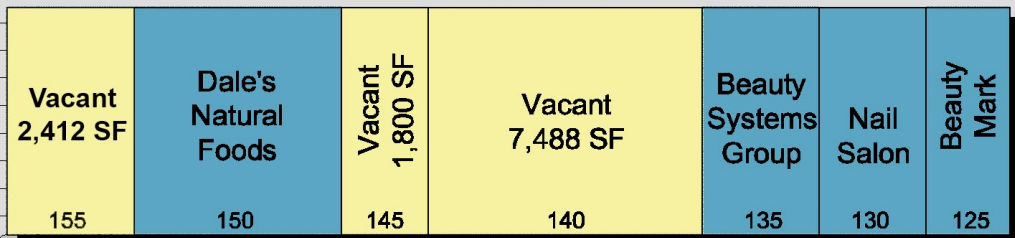

# SITE PLAN

Old Farm Rd

4290 MILLER ROAD

Bridle Path

4310 MILLER ROAD

4270 MILLER ROAD

Miller Rd

SOMERSET TOWN CENTRE