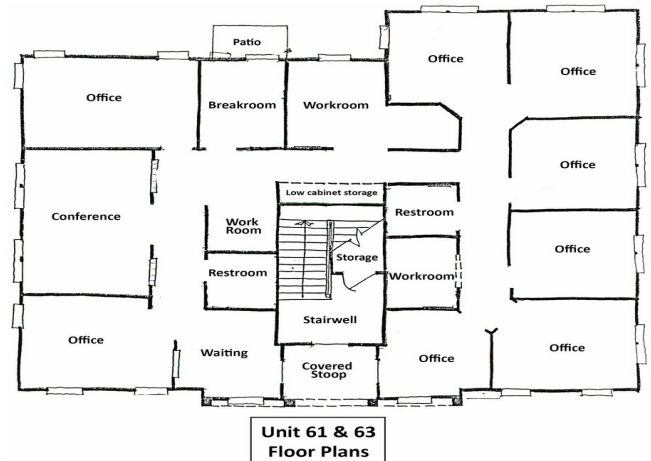

Bldg 23

$23.00 /SF/YR

Beautiful first floor double unit or second floor unit available. Private offices, workstations, and conference room. First floor includes all new carpet, door hardware, LED lighting, and painted throughout and almost 2,400

sf....

- Lots of natural sunlight