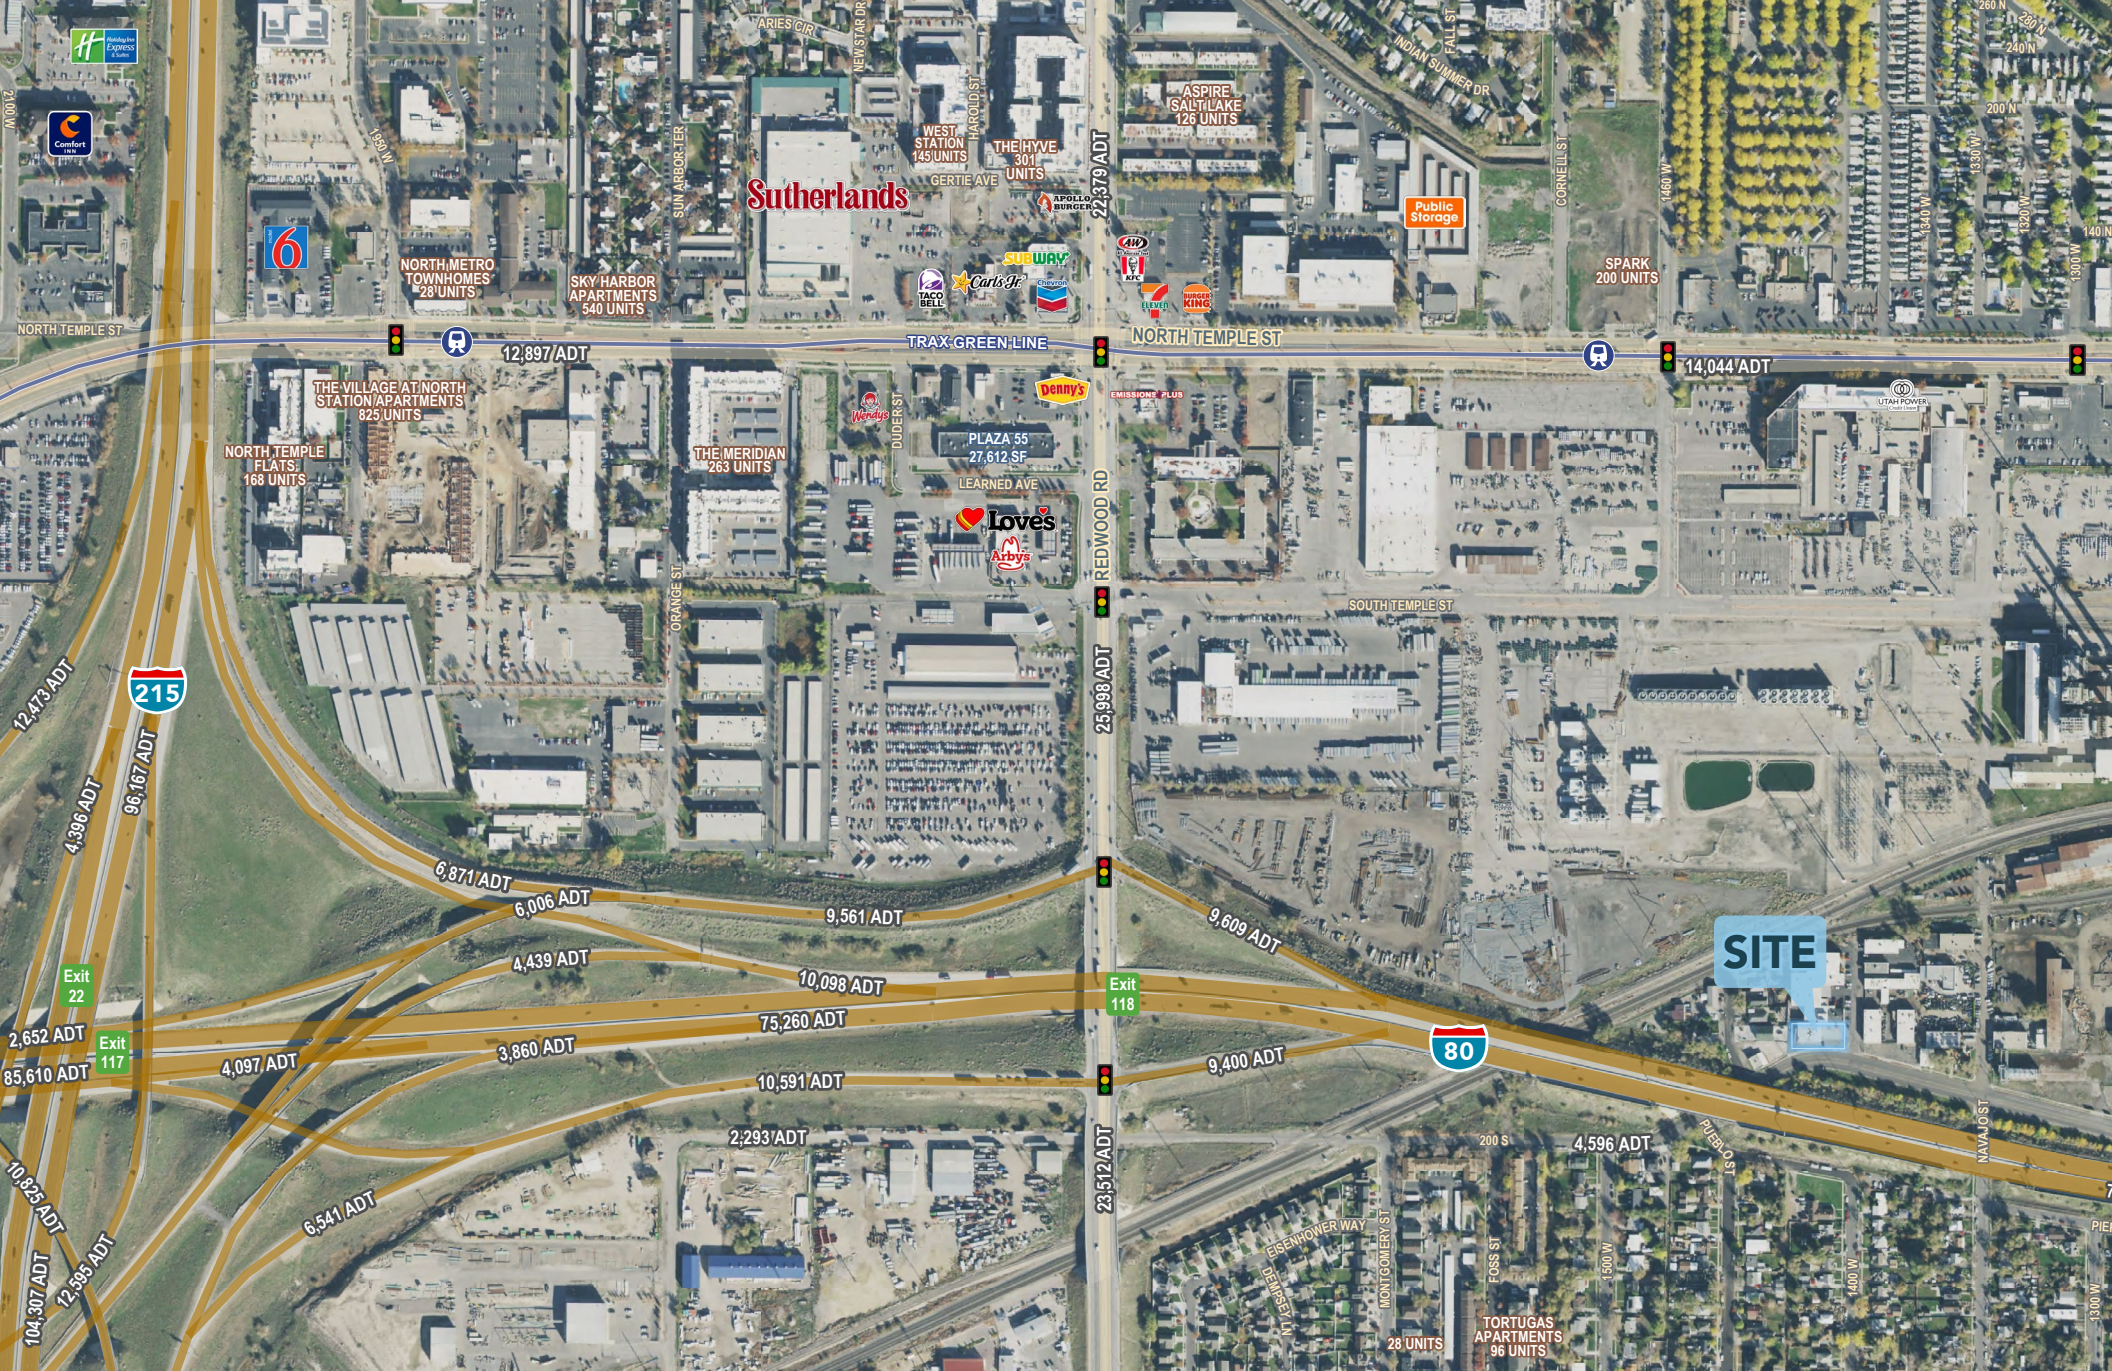

J.R. HOWA
jhowa@mwcre.com
direct 801.578.5545
[View Profile](#)

JOSH VANCE, CCIM
jvance@mwcre.com
direct 801.456.8857
[View Profile](#)

**FULL SERVICE
COMMERCIAL REAL ESTATE**
312 East South Temple
Salt Lake City, UT 84111
Office 801.456.8800
www.mwcre.com

This statement with the information it contains is given with the understanding that all negotiations relating to the purchase, renting or leasing of the property described above shall be conducted through this office. The above information while not guaranteed has been secured from sources we believe to be reliable.