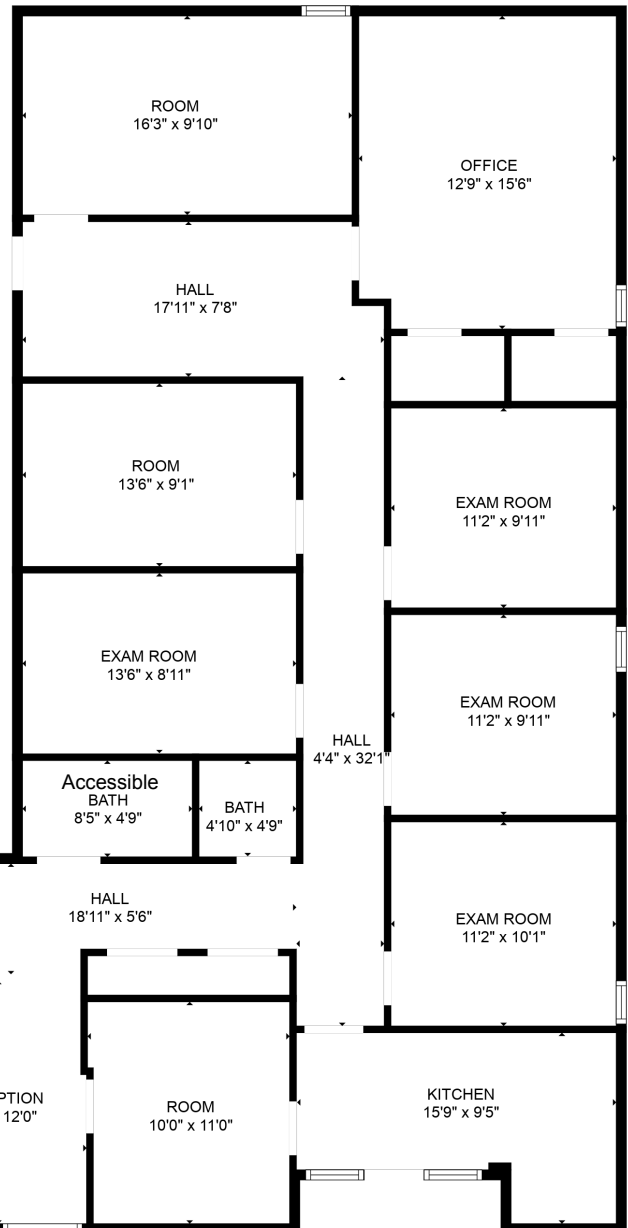

COURTYARD SQUARE

1001 E. Baker Street
Plant City, Florida 33563

AVAILABLE FLOORPLAN

SUITE 401: 672 SF

COURTYARD SQUARE

1001 E. Baker Street
Plant City, Florida 33563

AVAILABLE FLOORPLAN

SUITE 400: 2,265 SF

COURTYARD SQUARE

1001 E. Baker Street
Plant City, Florida 33563

AVAILABLE FLOORPLAN

SUITE 100: 2,900 SF