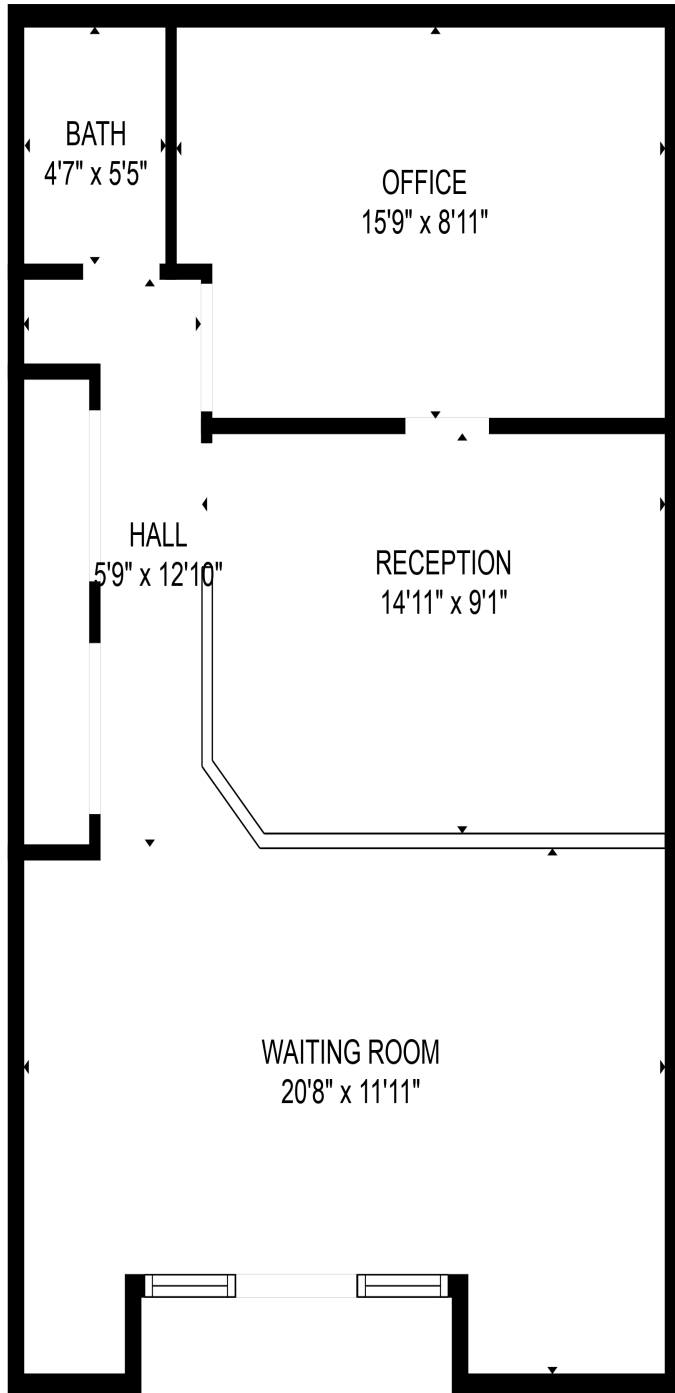

COURTYARD SQUARE

1001 E. Baker Street
Plant City, Florida 33563

AVAILABLE FLOORPLAN

SUITE 401: 672 SF

COURTYARD SQUARE

1001 E. Baker Street
Plant City, Florida 33563

AVAILABLE FLOORPLAN

SUITE 400: 2,265 SF

COURTYARD SQUARE

1001 E. Baker Street
Plant City, Florida 33563

AVAILABLE FLOORPLAN

SUITE 100: 2,900 SF