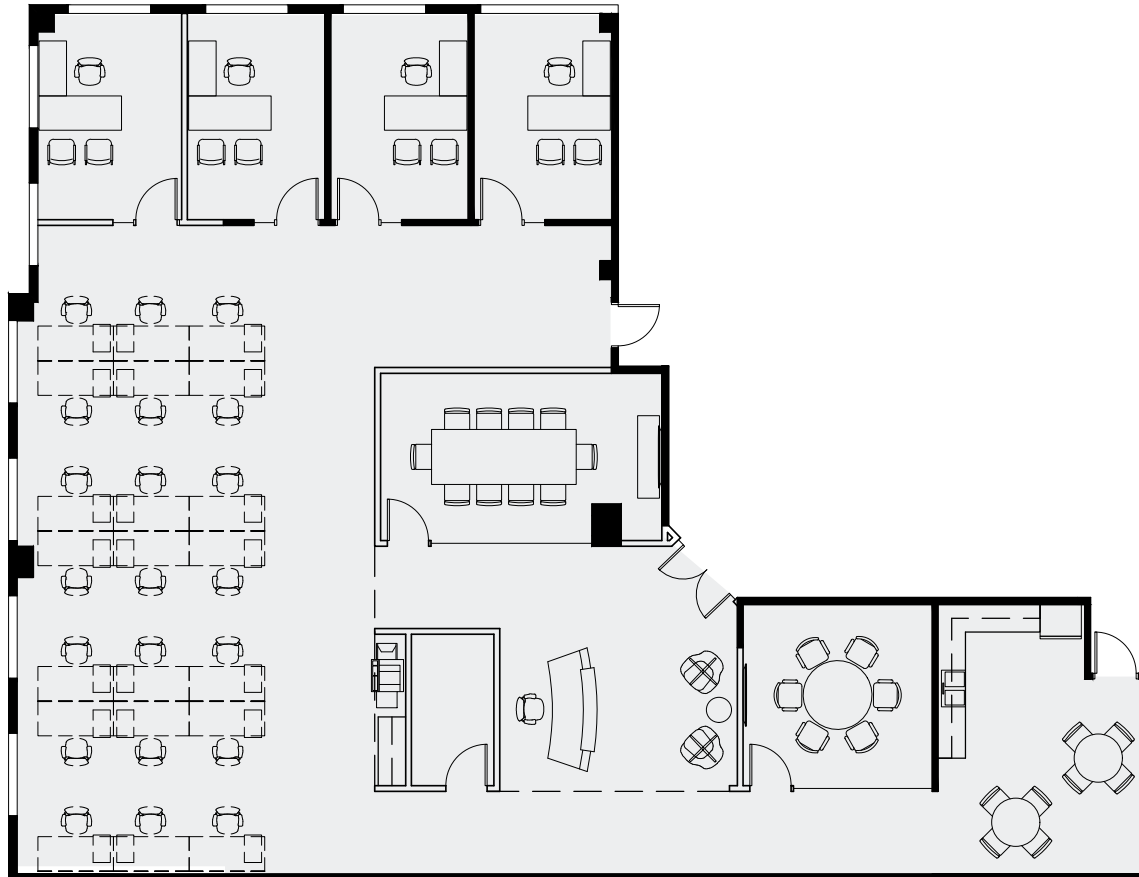

The Forum South

5185 Peachtree Pkwy, Peachtree Corners, GA 30092

3,971 RSF
SUITE 290

key plan

Bryan Heller | bryan.heller@streamrealty.com | 404.962.8636

Parker Welton | parker.welton@streamrealty.com | 404.962.8625