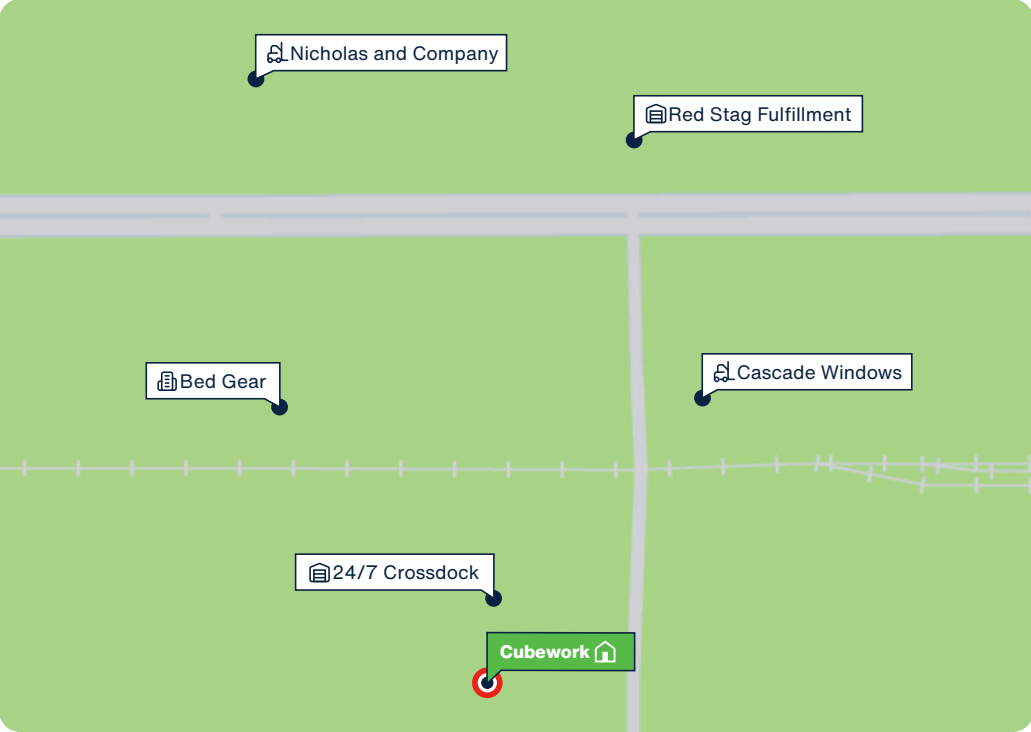

Proximity to Key Services

CUBEWORK

Salt Lake City Facility Map

Cubework Locations

Operating nationwide, spanning across multiple states:

- | | | |
|---------------|----------------|---------------------|
| Texas | New Jersey | Los Angeles County |
| Washington | New York | Orange County |
| Virginia | Pennsylvania | Inland Empire |
| Oklahoma | South Carolina | Northern California |
| Florida | Tennessee | Arizona |
| Georgia | Utah | Colorado |
| Illinois | Missouri | |
| Indiana | Nevada | Global |
| Massachusetts | Oregon | Asia - Pacific |

📍 485 N. Jimmy Dolittle Rd., Salt Lake City, UT 84116
 📞 800-338-6369

Building Highlights

Cubework is the nation's premier short-or-long term warehouse provider, we specialize in offering expensive commercial storage, office solutions, and commercial parking without the need for long-term leases. Expand and downsize and never pay for more than what you need.

Gourmet Coffee & Water

Forklift Rentals and Labor

Property Features

RBA	89,296 Square Feet
Site	9.42 Acres
Clear Height	32'
Loading Docks	29 ext
HVAC	Yes
Fire Protection	Yes
Access	24/7, Turnkey
Warehouse	300 - 86,957 SF Divisible
Private Office	150 - 2,339 SF Divisible