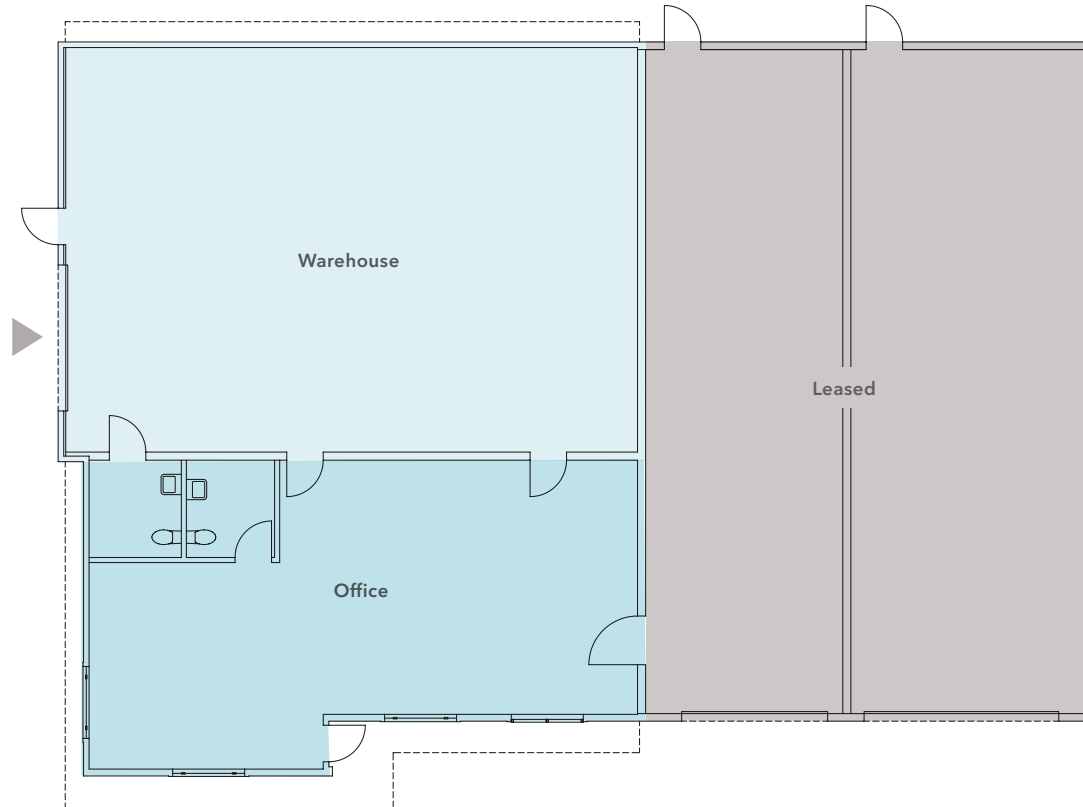

Lynnwood Industrial Park

6321 204TH ST SW, LYNNWOOD, WA 98036

Building 1

2,987 SF available

WAREHOUSE 1,714 SF

OFFICE 1,278 SF

GRADE LEVEL loading

\$1.50 PSF, NNN