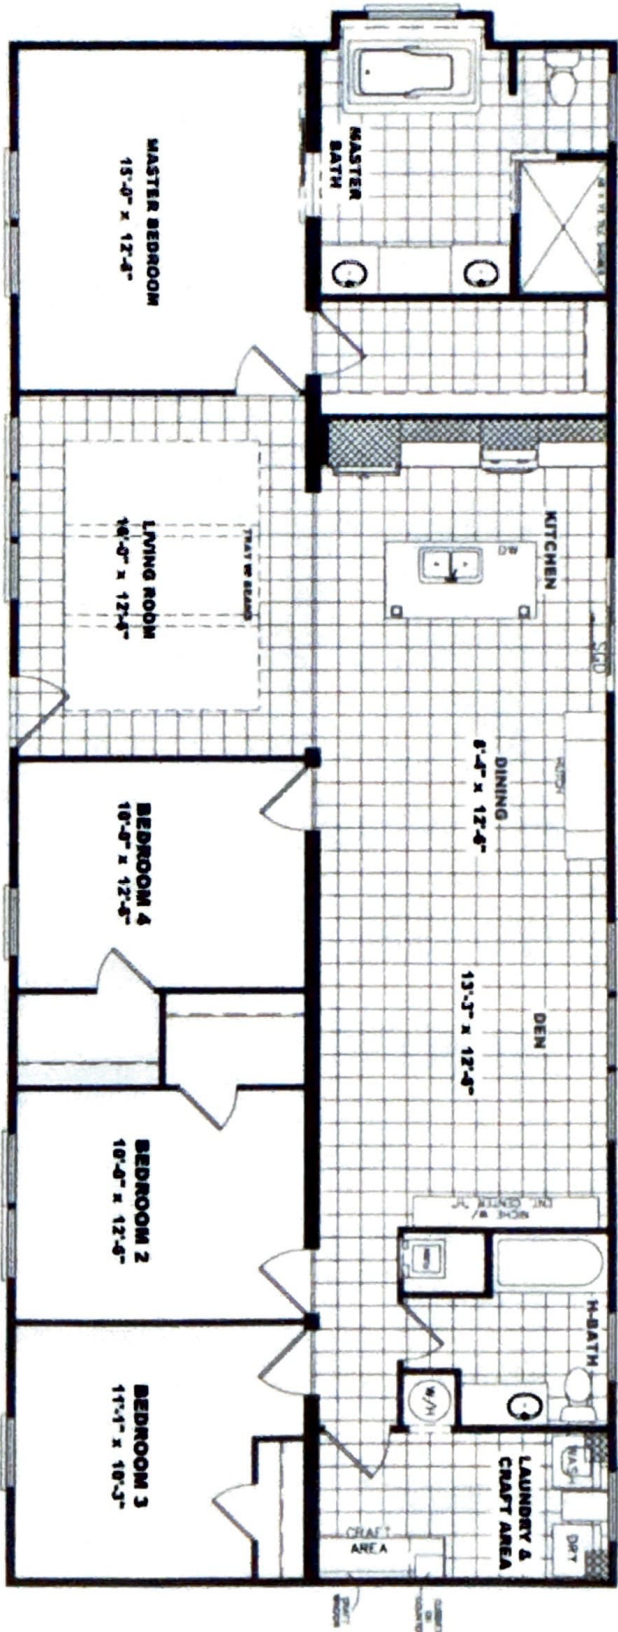

12

108

THE REVERE

Model #: PAT28684A

Drawing #:
32-11M027