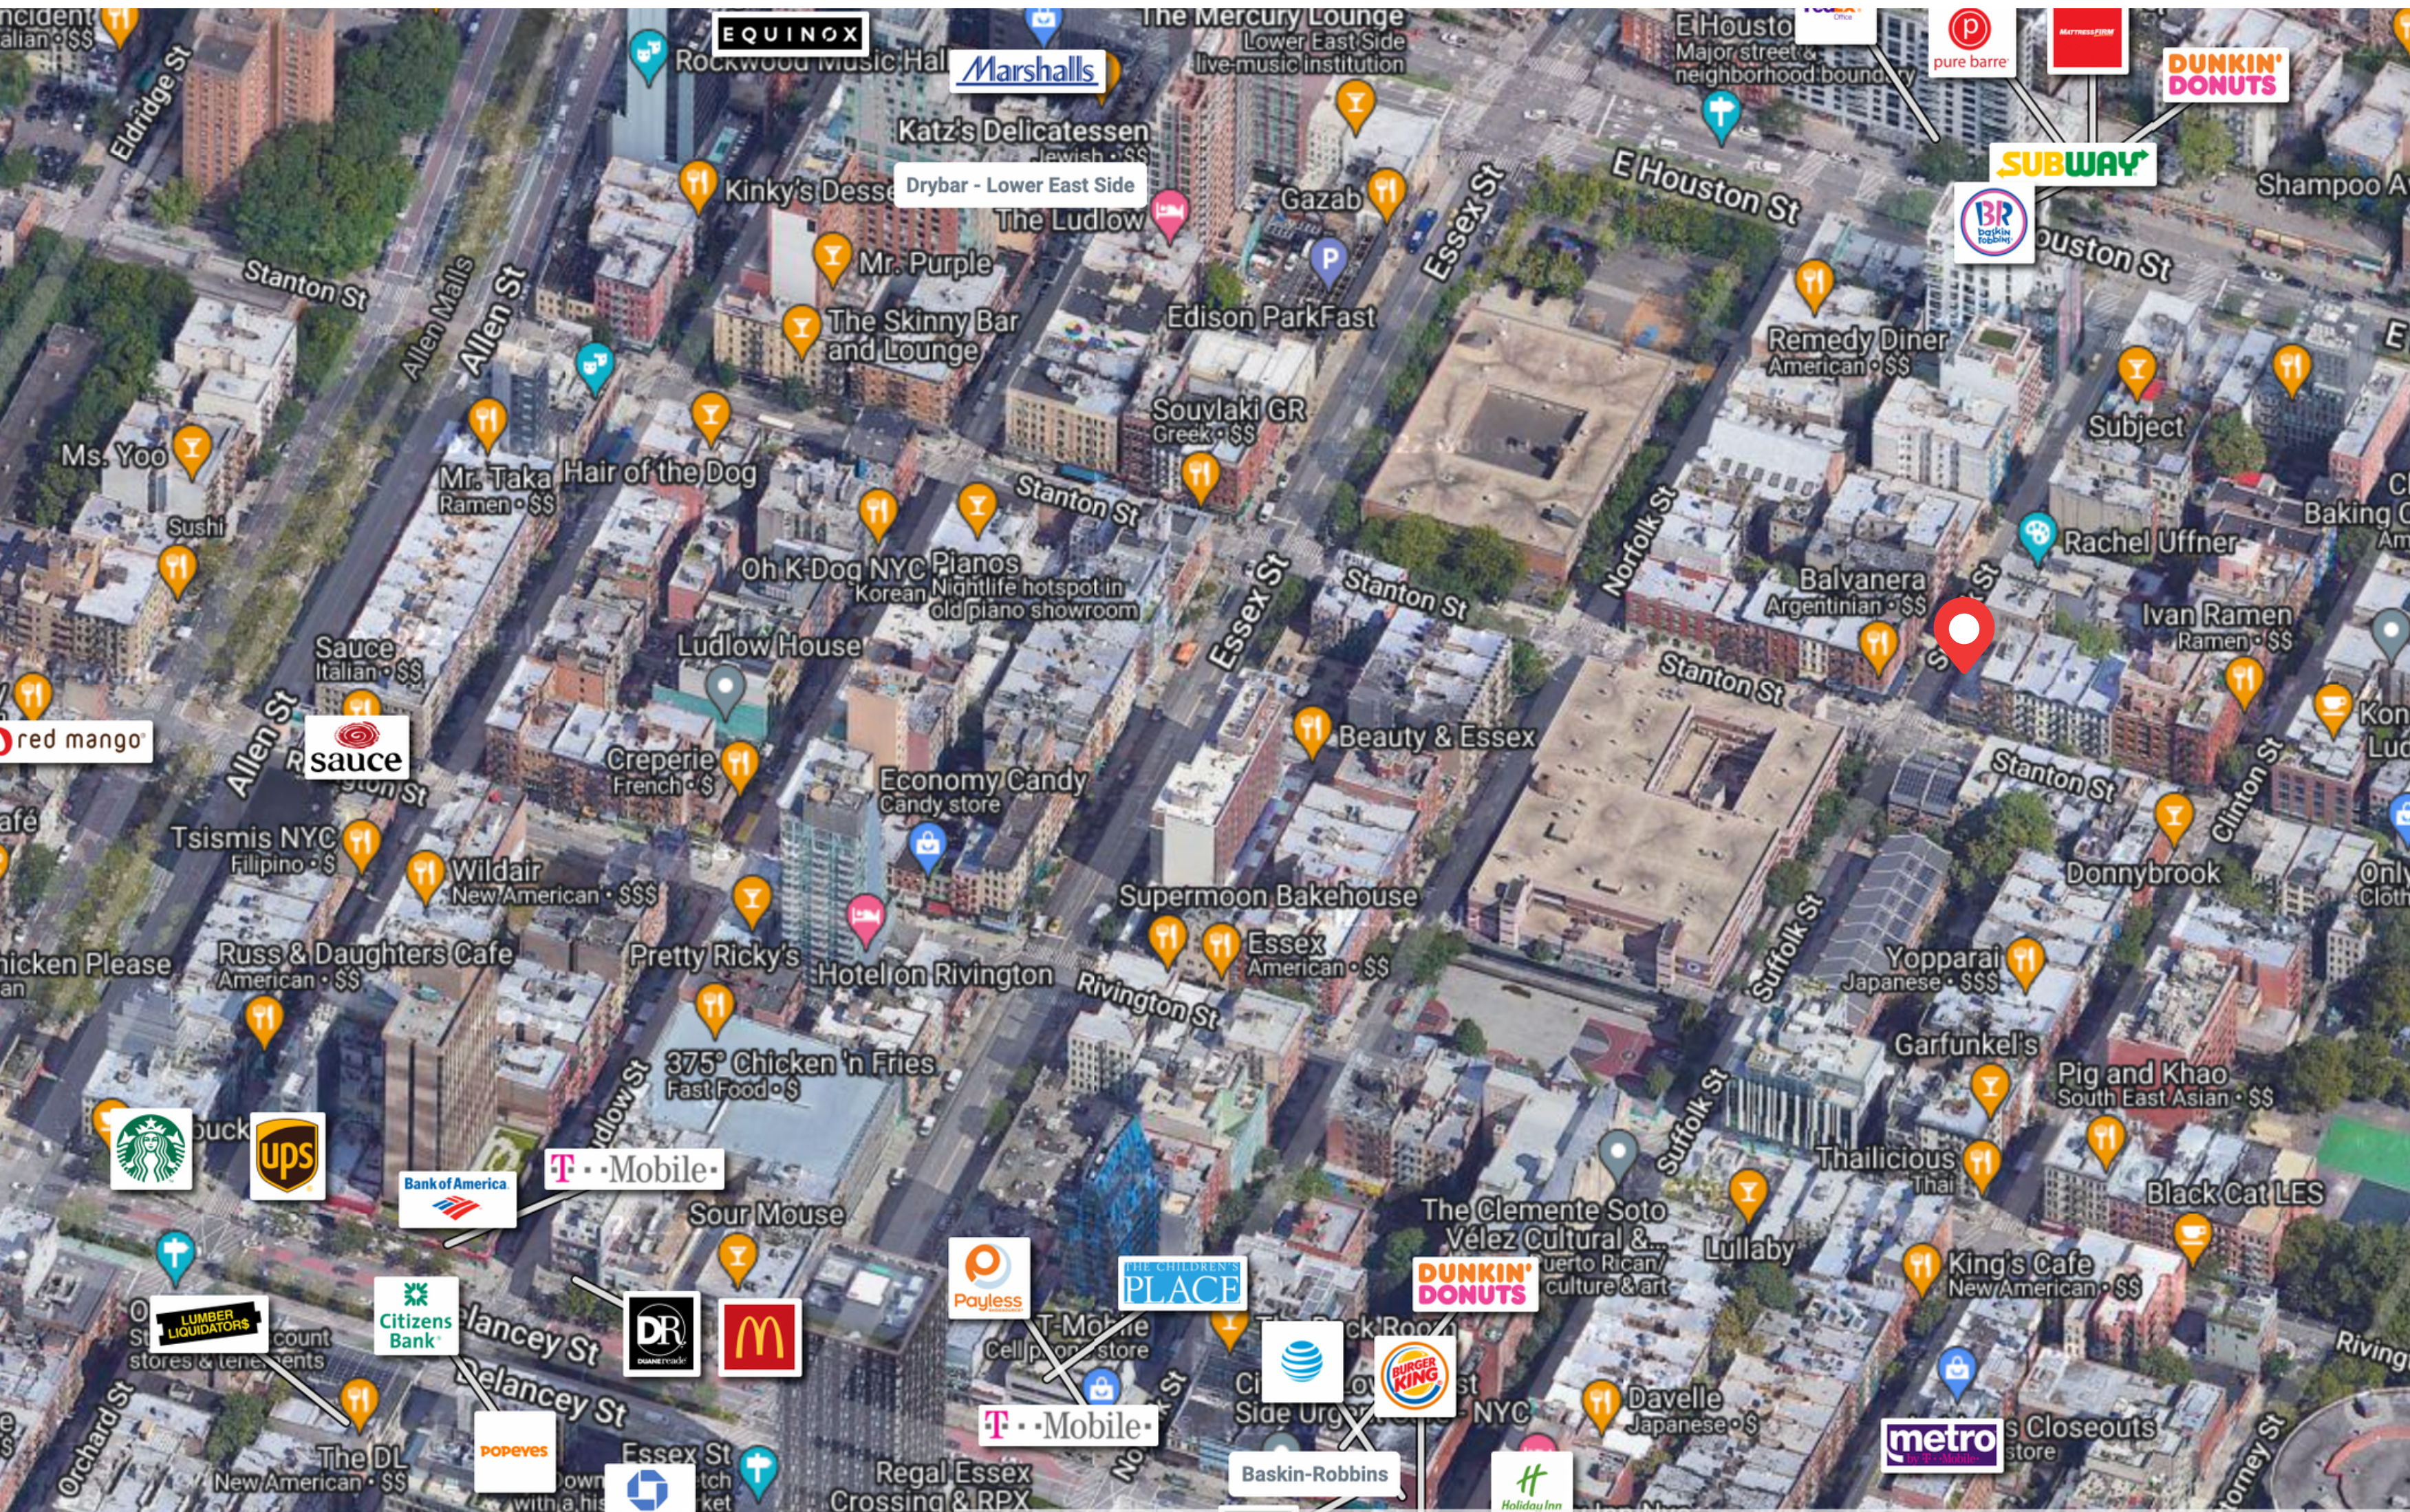

### Contact

Joseph Kafif  
(917)-792-1262  
joeyk@safdierealtygroup.com  
www.safdierealtygroup.com

**TRANSPORTATION**

TRANSIT/SUBWAY

Delancey Street Transit Stop	6 min walk	0.3 mi
Essex Street Transit Stop	6 min walk	0.3 mi
Lower East Side-2 Avenue Transit Stop	9 min walk	0.4 mi
Bowery Transit Stop	12 min walk	0.6 mi
Grand Street	14 min walk	0.7 mi

**154 Stanton St**

Corner of Stanton & Suffolk St

*Lower East Side*

**Aerial View**

**Space - A**

- Corner Retail
- 1100 Square feet
- 54" Feet of Frontage
- 13" Ceiling Heights
- Newley Renovated
- 1450 Sf Full Basement