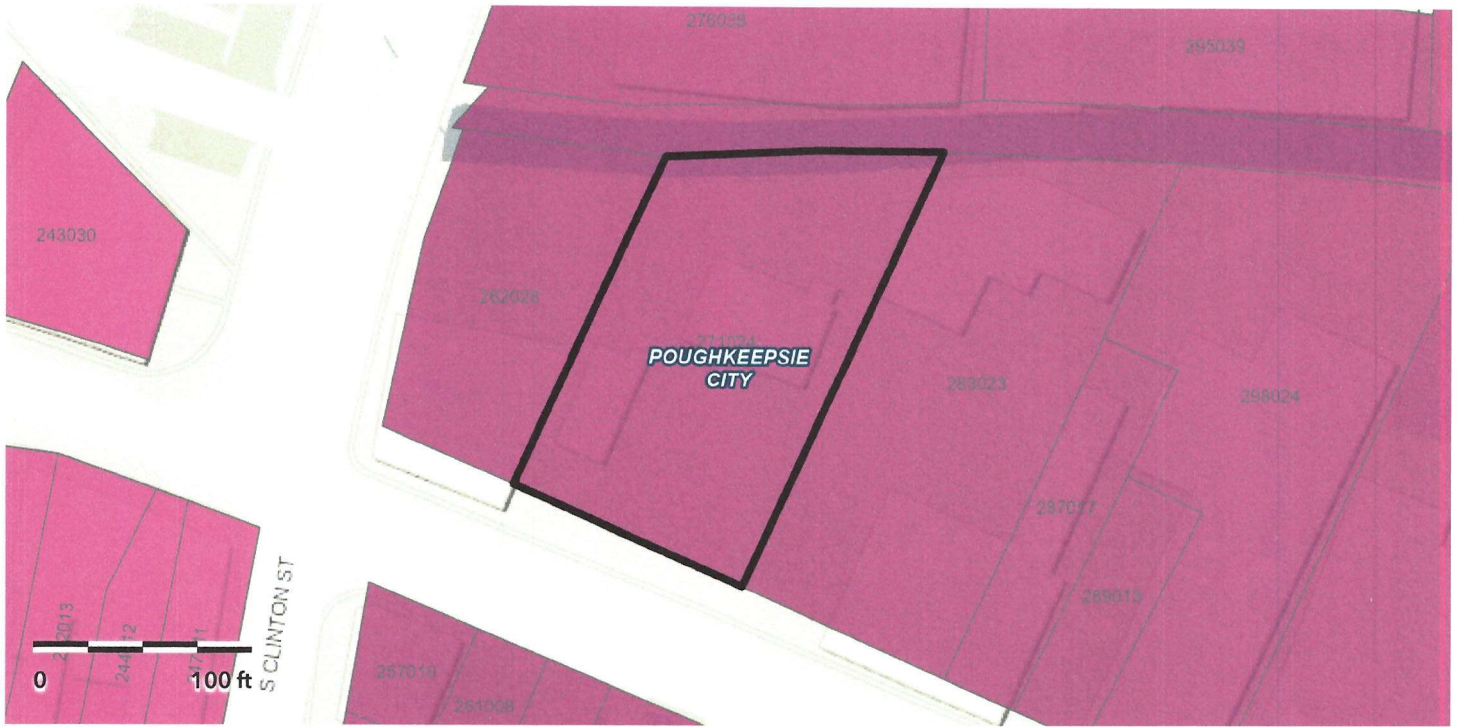

# Zoning Map

**Parcel Location:** 471 Main St, Poughkeepsie City **Parcel Lot:** 271024

**Parcel Zoning Districts**

- General Commercial (C-3)

**Other Zoning Districts**

- Central Commercial (C-2)

*These districts are on the map, but do not include the highlighted parcel.*