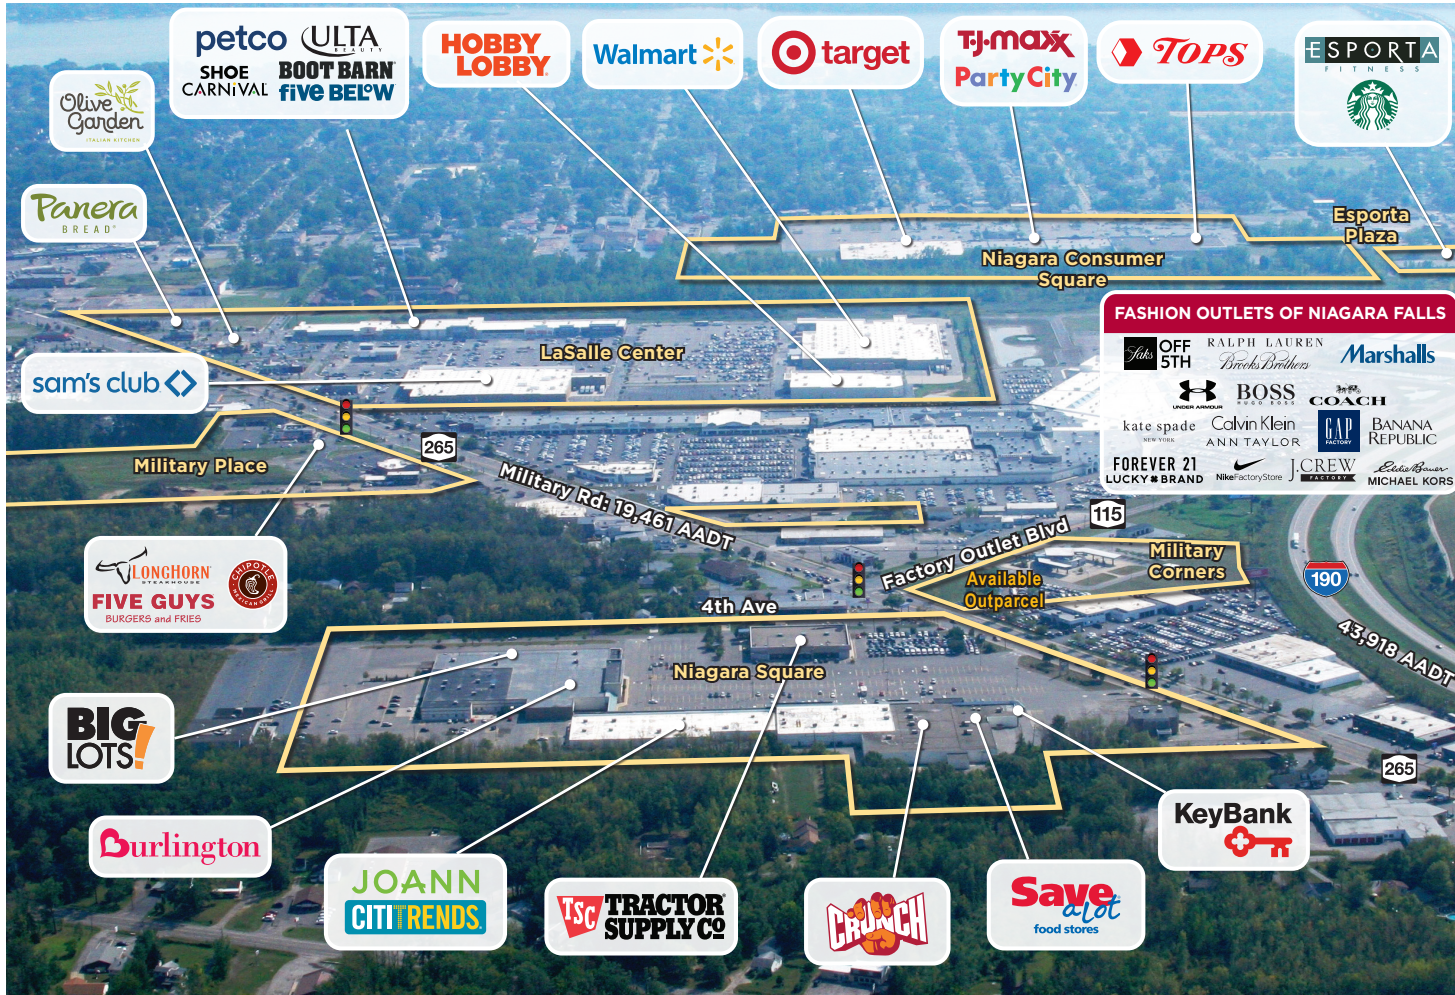

## LOCATION

Latitude: 43.102703 Longitude: -78.977898

## DEMOGRAPHICS

POPULATION	HOUSEHOLDS
190,254 10 MILES	83,268 10 MILES
AVERAGE HHI	DAYTIME POP
\$83,817 10 MILES	183,506 10 MILES

Buffalo MSA: 1.16M