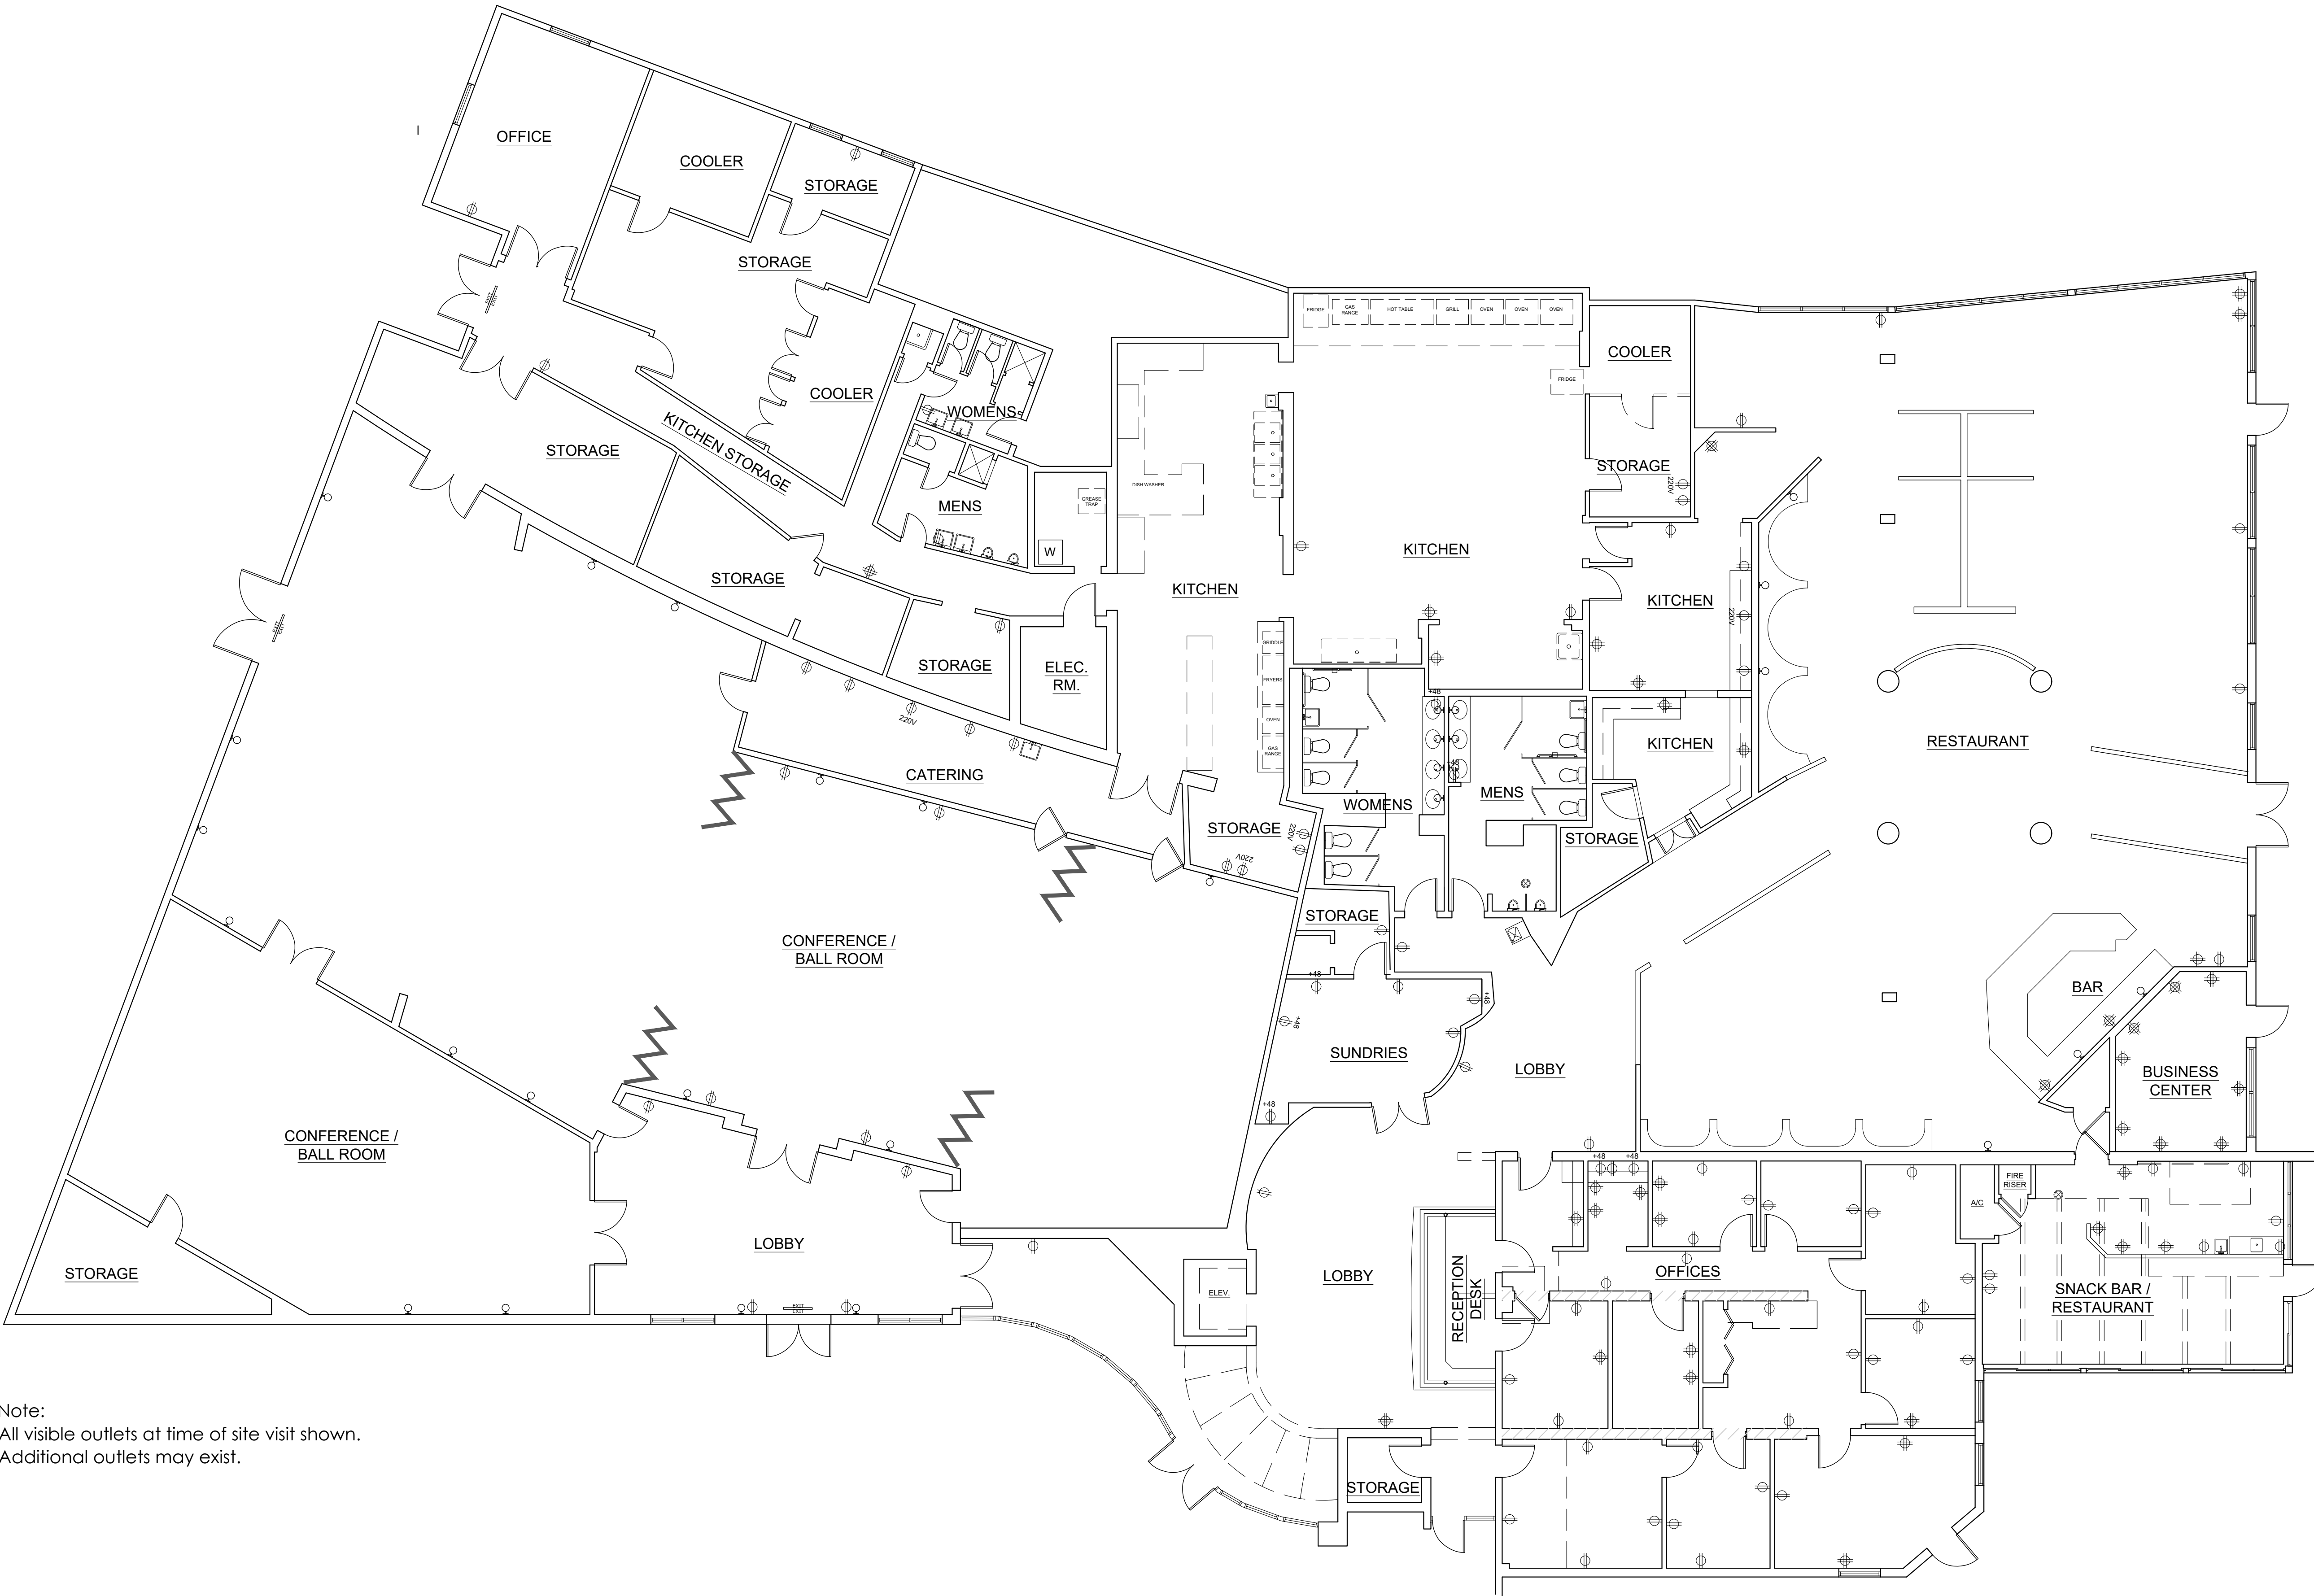

Existing Overall Floor Plan
Scale: 1/8" = 1'-0"

Note:
All visible outlets at time of site visit shown.
Additional outlets may exist.

6800 Sunshine Skyway Lane S
St Petersburg, Florida

Existing Electrical Outlet Locations

Scale: 1/8" = 1'-0"