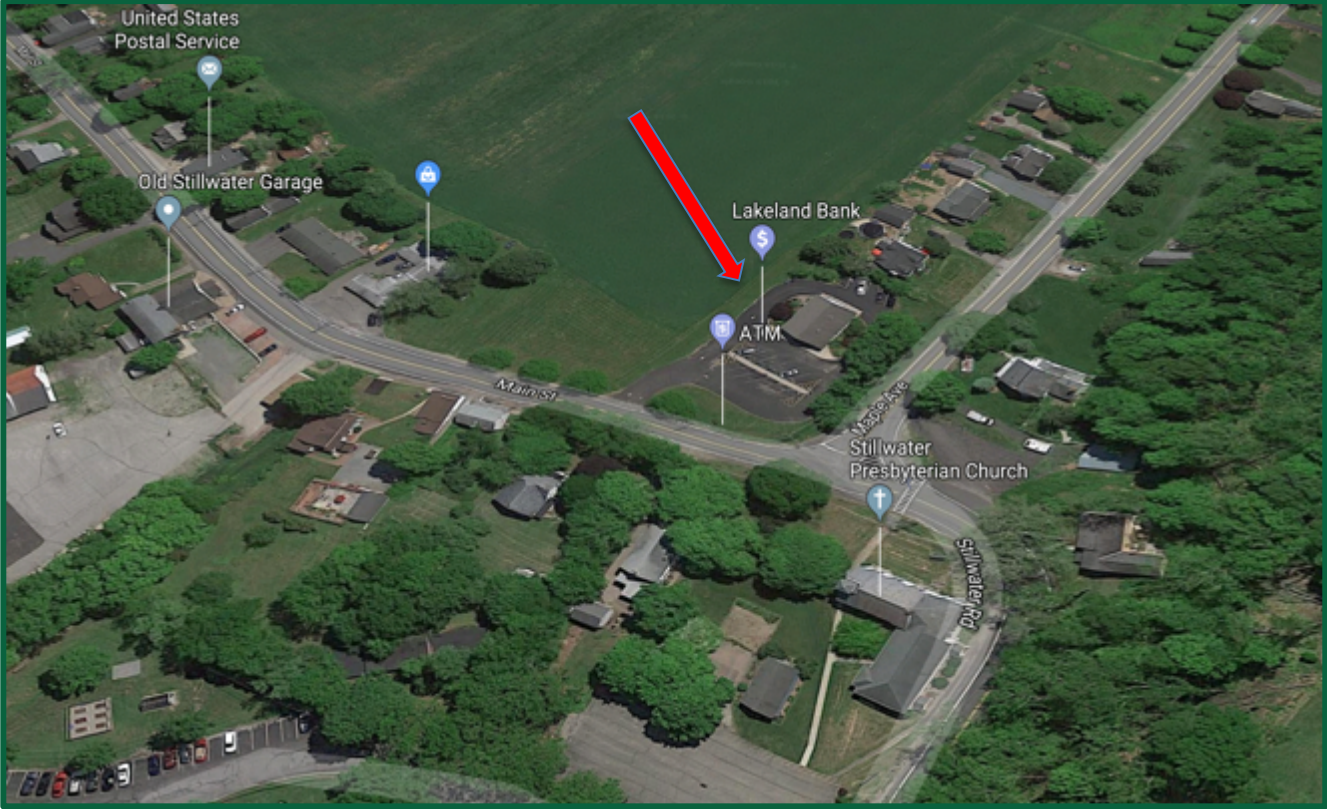

902 Main Street, Stillwater, NJ

For Lease
973-370-5969

Property Highlights

- Located at a main Stillwater crossroads
- 1 story, 1,606 sf Freestanding Building
- ≈ .845 Acres/Block 3203, Lot 15
- Zoned Neighborhood Commercial (NC)
- Plentiful Parking
- Taxes: ≈ \$8,796
- Investment/Owner-User
- Call For Pricing

902 Main Street, Stillwater, NJ

For Lease
973-370-5969

902 Main Street, Stillwater, NJ

For Lease

973-370-5969

902 Main Street, Stillwater, NJ

For Lease

973-370-5969