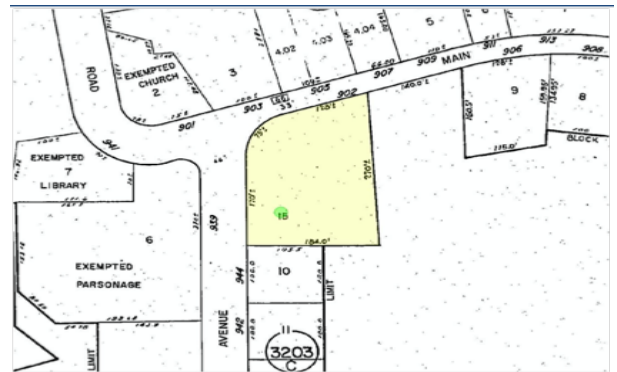

902 Main Street, Stillwater, NJ

For Lease
973-370-5969

Property Highlights

- Located at a main Stillwater crossroads
- 1 story, 1,606 sf Freestanding Building
- ≈ .845 Acres/Block 3203, Lot 15
- Zoned Neighborhood Commercial (NC)
- Plentiful Parking
- Taxes: ≈ \$8,796
- Investment/Owner-User
- Call For Pricing