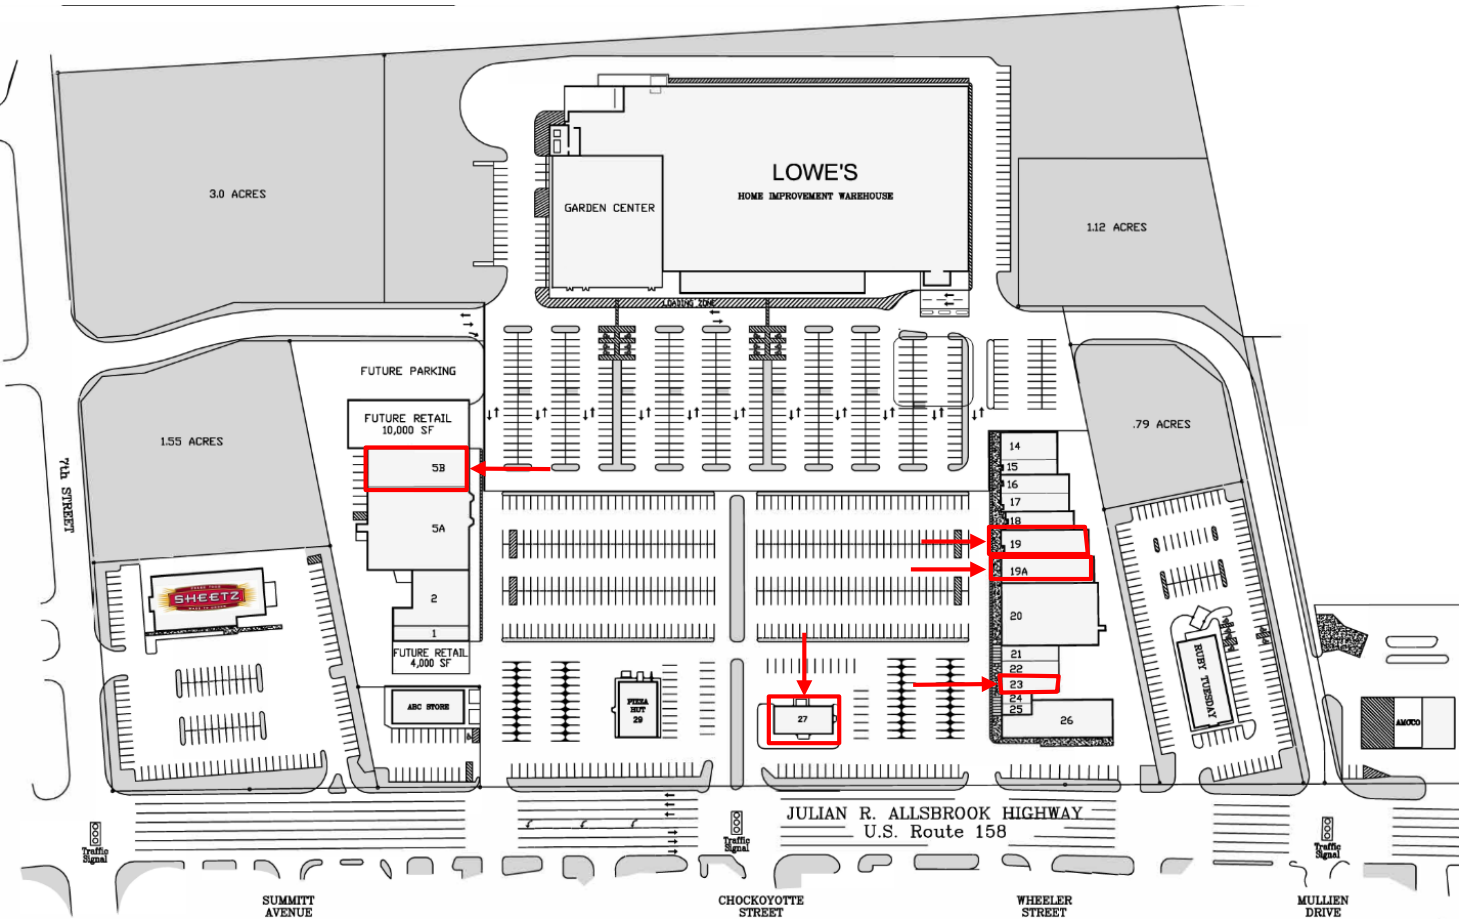

ROANOKE RAPIDS PLAZA SHOPPING CENTER
1550-1744 JULIAN R. ALLSBROOK HWY.
ROANOKE RAPIDS, NC 27870

FOR LEASE

**1,500 – 5,020 SF
NOW AVAILABLE!**

- Shopping Center is anchored by Lowe's and CitiTrends.
- 75,849 SF Retail Center.
- Located at busy intersection of Julian R. Allsbrook Highway and Interstate 95.

ROANOKE RAPIDS PLAZA SHOPPING CENTER
1550-1744 JULIAN R. ALLSBROOK HWY.
ROANOKE RAPIDS, NC 27870

AVAILABLE:	
Unit 5B	5,020 SF
Unit 19	4,025 SF
Unit 19A	4,270 SF
Unit 23	1,500 SF
Unit 27	2,668 SF

FOR MORE INFORMATION, PLEASE CONTACT: