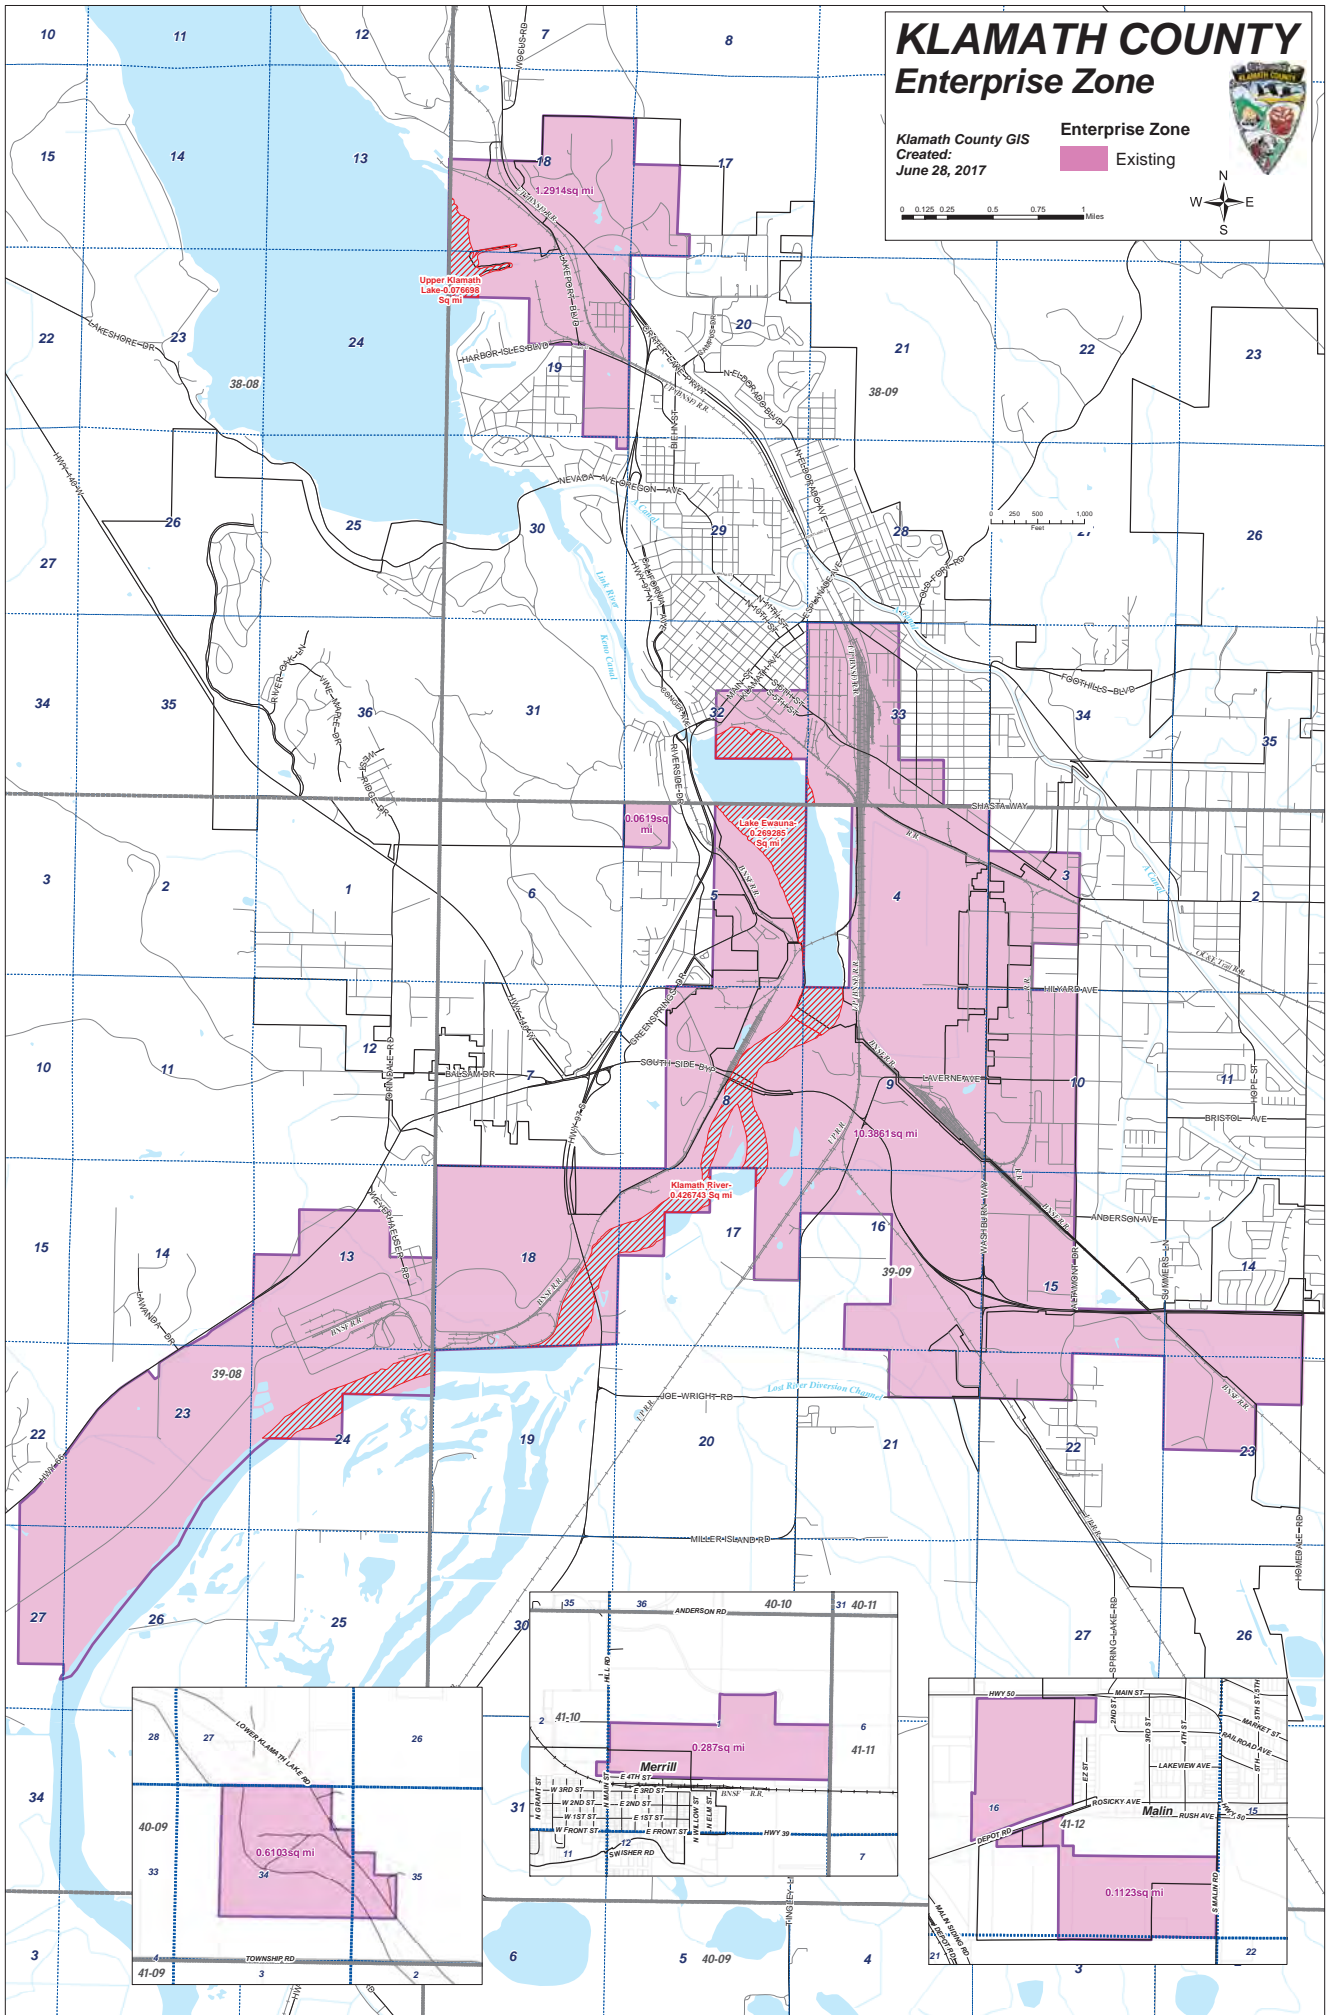

KLAMATH COUNTY Enterprise Zone

Klamath County GIS
Created:
June 28, 2017

Enterprise Zone
Existing

KLAMATH COUNTY Enterprise Zone

Klamath County GIS
Created:
June 28, 2017

Enterprise Zone
Existing

Total: 12.7496 sq. miles
Total Water: 0.7727 sq. miles
Total Excluding Water: 11.9769 sq. miles