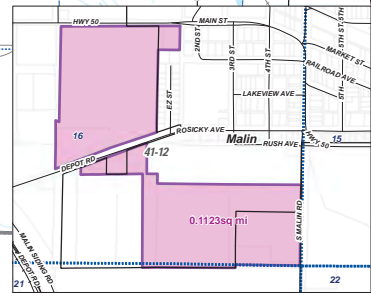

KLAMATH COUNTY Enterprise Zone

Klamath County GIS
Created:
June 28, 2017

Enterprise Zone
Existing

KLAMATH COUNTY Enterprise Zone

Klamath County GIS
Created:
June 28, 2017

Enterprise Zone
Existing

Total: 12.7496 sq. miles
Total Water: 0.7727 sq. miles
Total Excluding Water: 11.9769 sq. miles