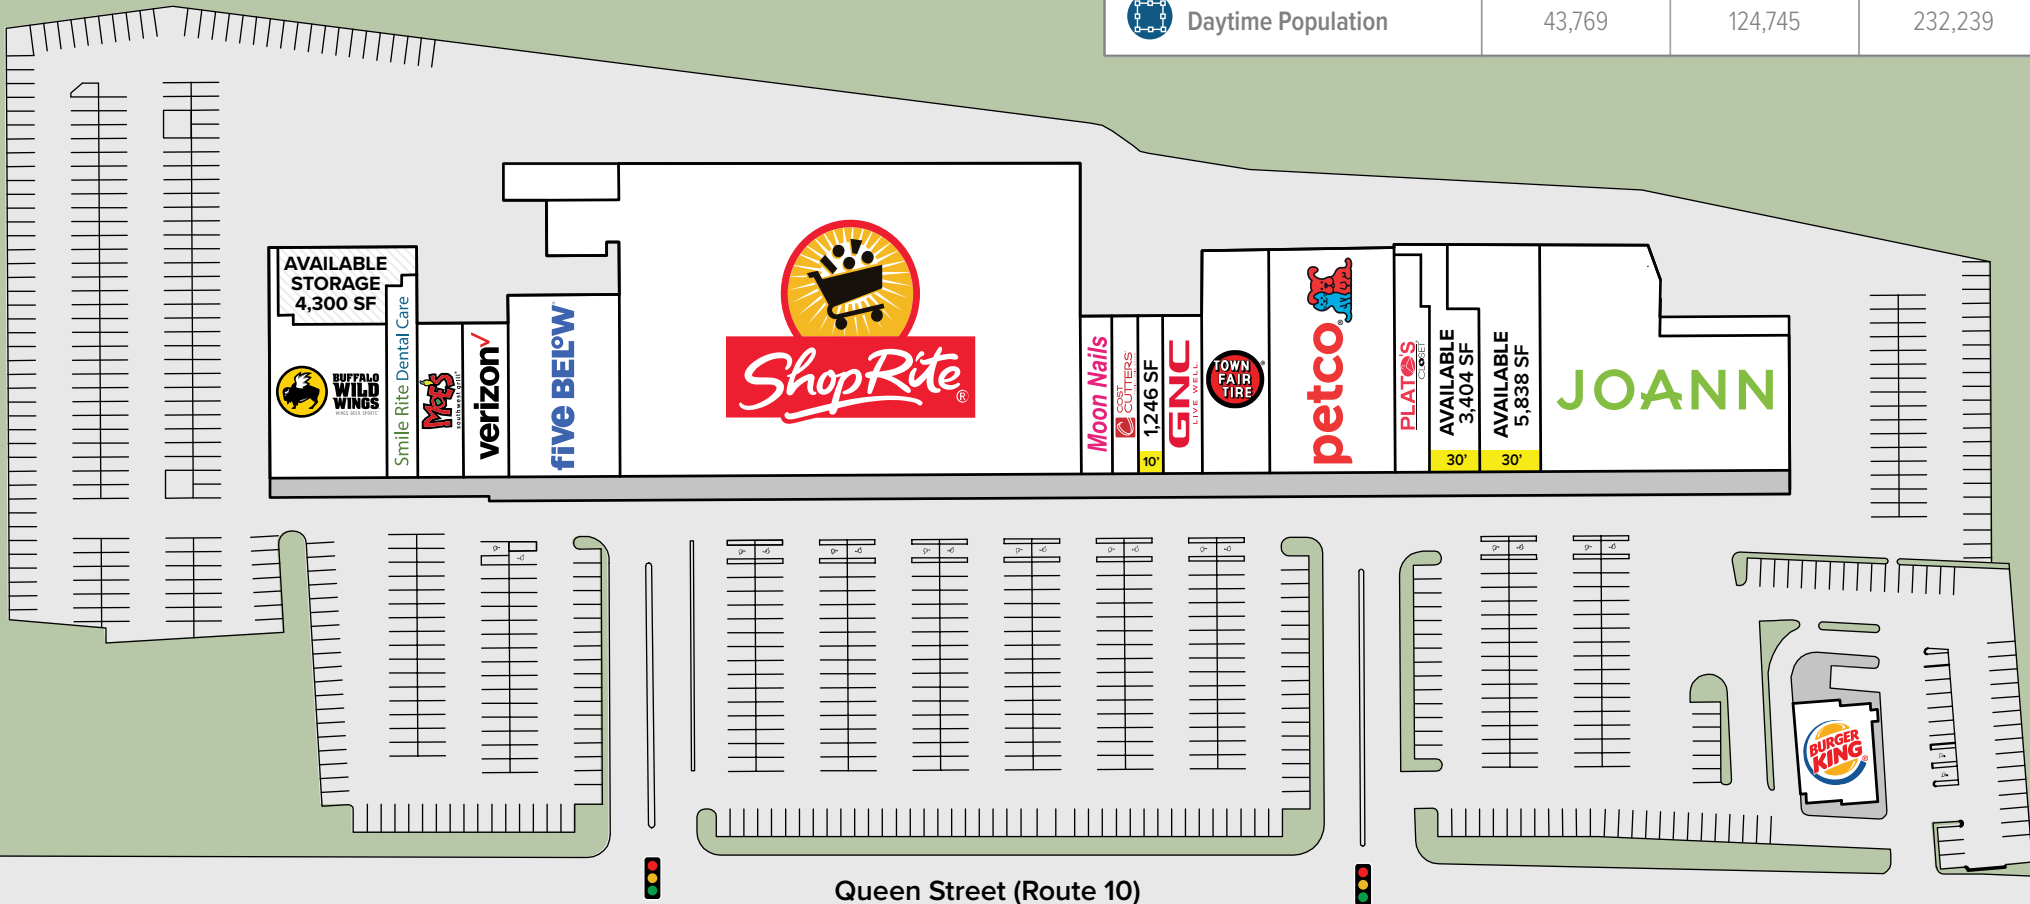

DEMOGRAPHICS	3 Miles	5 Miles	7 Miles
Total Population	41,009	126,193	241,139
Avg. Household Income	$99,955	$95,149	$99,739
Daytime Population	43,769	124,745	232,239

The information above has been obtained from sources believed reliable. While we do not doubt its accuracy, we have not verified it and make no guarantee, warranty or representation about it. It is your responsibility to independently confirm its accuracy and completeness. Any projections, opinions, assumptions or estimates used are for example only and do not represent the current or future performance of the property. You and your advisors should conduct a careful, independent investigation of the property to determine, to your satisfaction, the suitability of the property for your needs