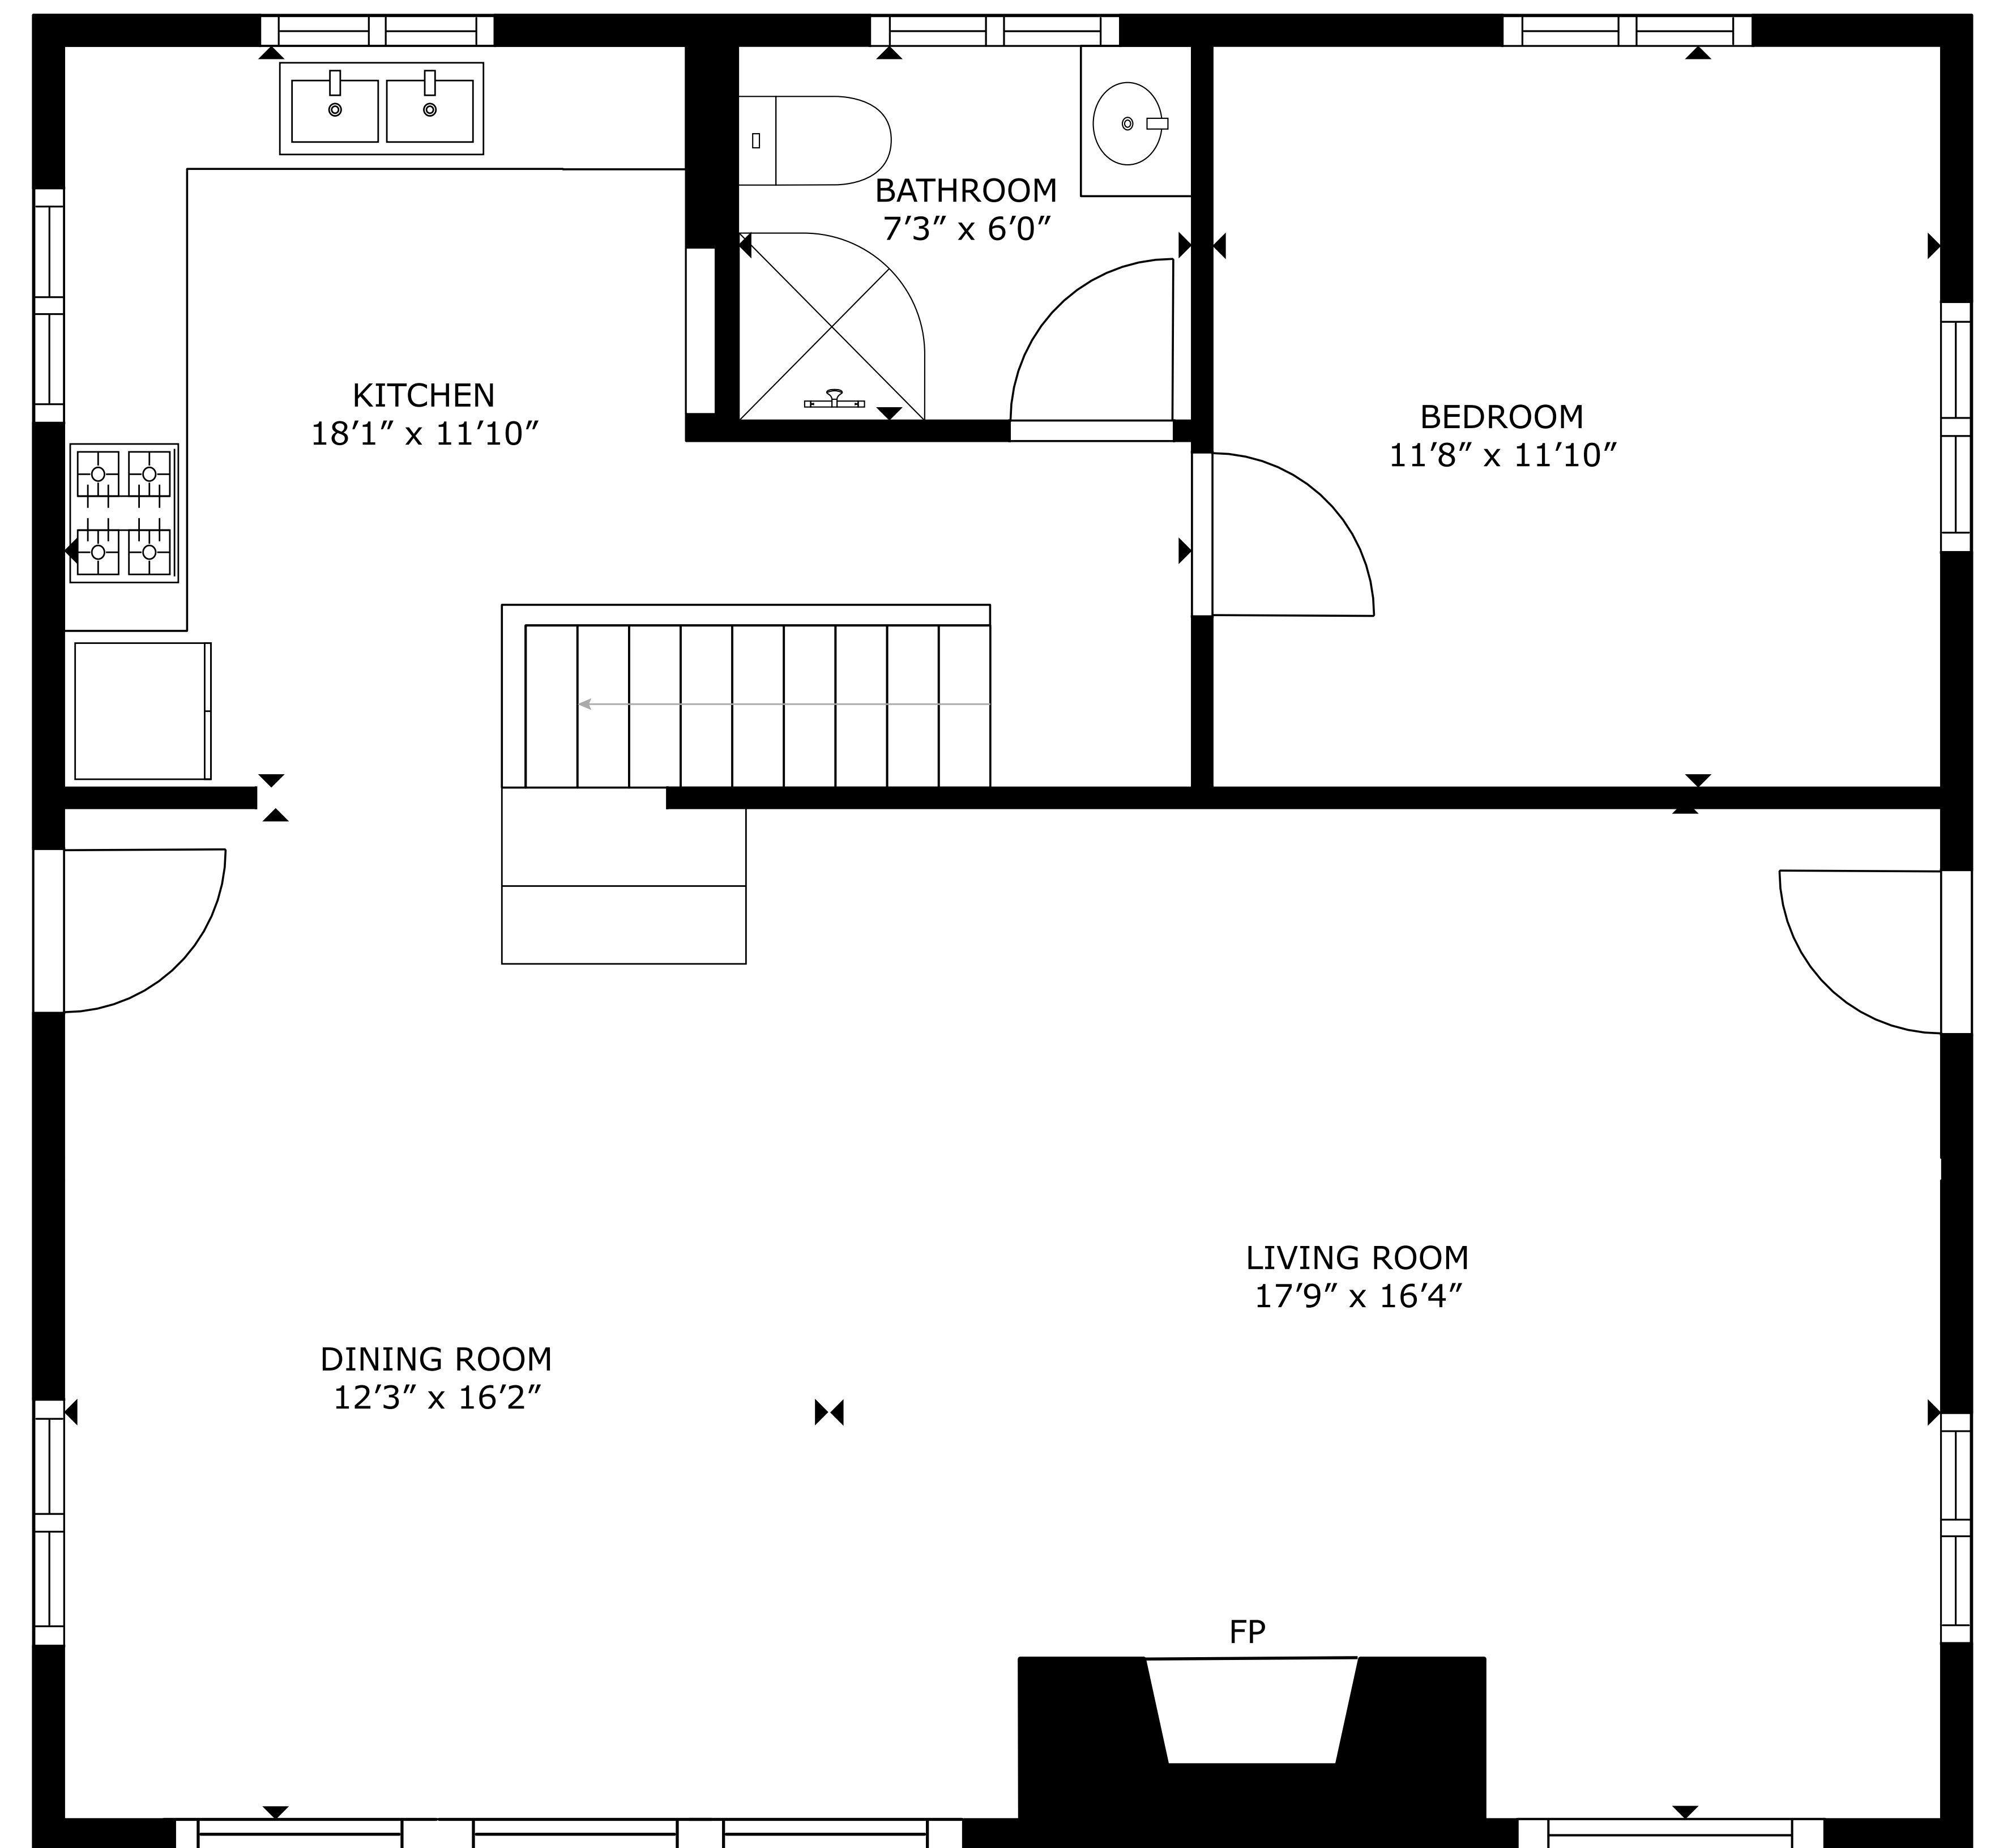

FLOOR 1

FLOOR 2

GROSS INTERNAL AREA
 FLOOR 1: 609 sq. ft, FLOOR 2: 852 sq. ft
 TOTAL: 1,461 sq. ft
 EXCLUDED AREA: VERANDA: 244 sq. ft
 SIZES AND DIMENSIONS ARE APPROXIMATE, ACTUAL MAY VARY.