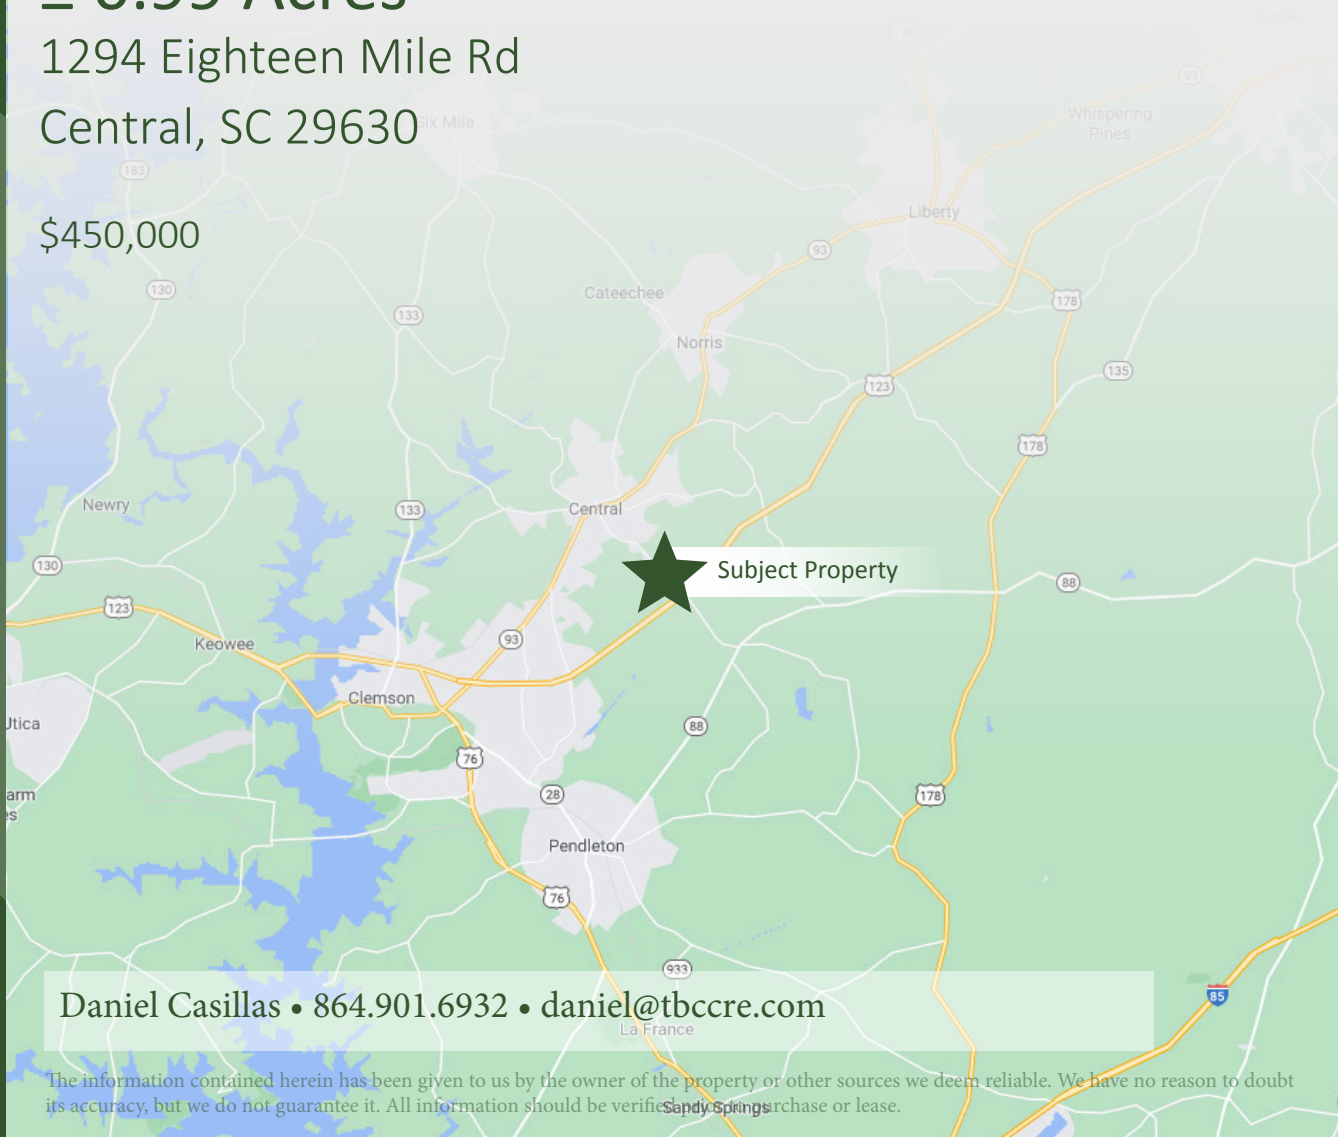

# FOR SALE

± 0.99 Acres

1294 Eighteen Mile Rd

Central, SC 29630

\$450,000

Daniel Casillas • 864.901.6932 • [daniel@tbccre.com](mailto:daniel@tbccre.com)

The information contained herein has been given to us by the owner of the property or other sources we deem reliable. We have no reason to doubt its accuracy, but we do not guarantee it. All information should be verified by the buyer prior to purchase or lease.

# AMENITIES

- ±0.99 Acres of development land
- Zoned General Commercial in Pickens County
- Tax Map # 4075-00-10-0293
- 7,300 VPD on S-18 (Per SCDOT 2019)
- 23,900 VPD on Calhoun Memorial Hwy (Per SCDOT 2019)