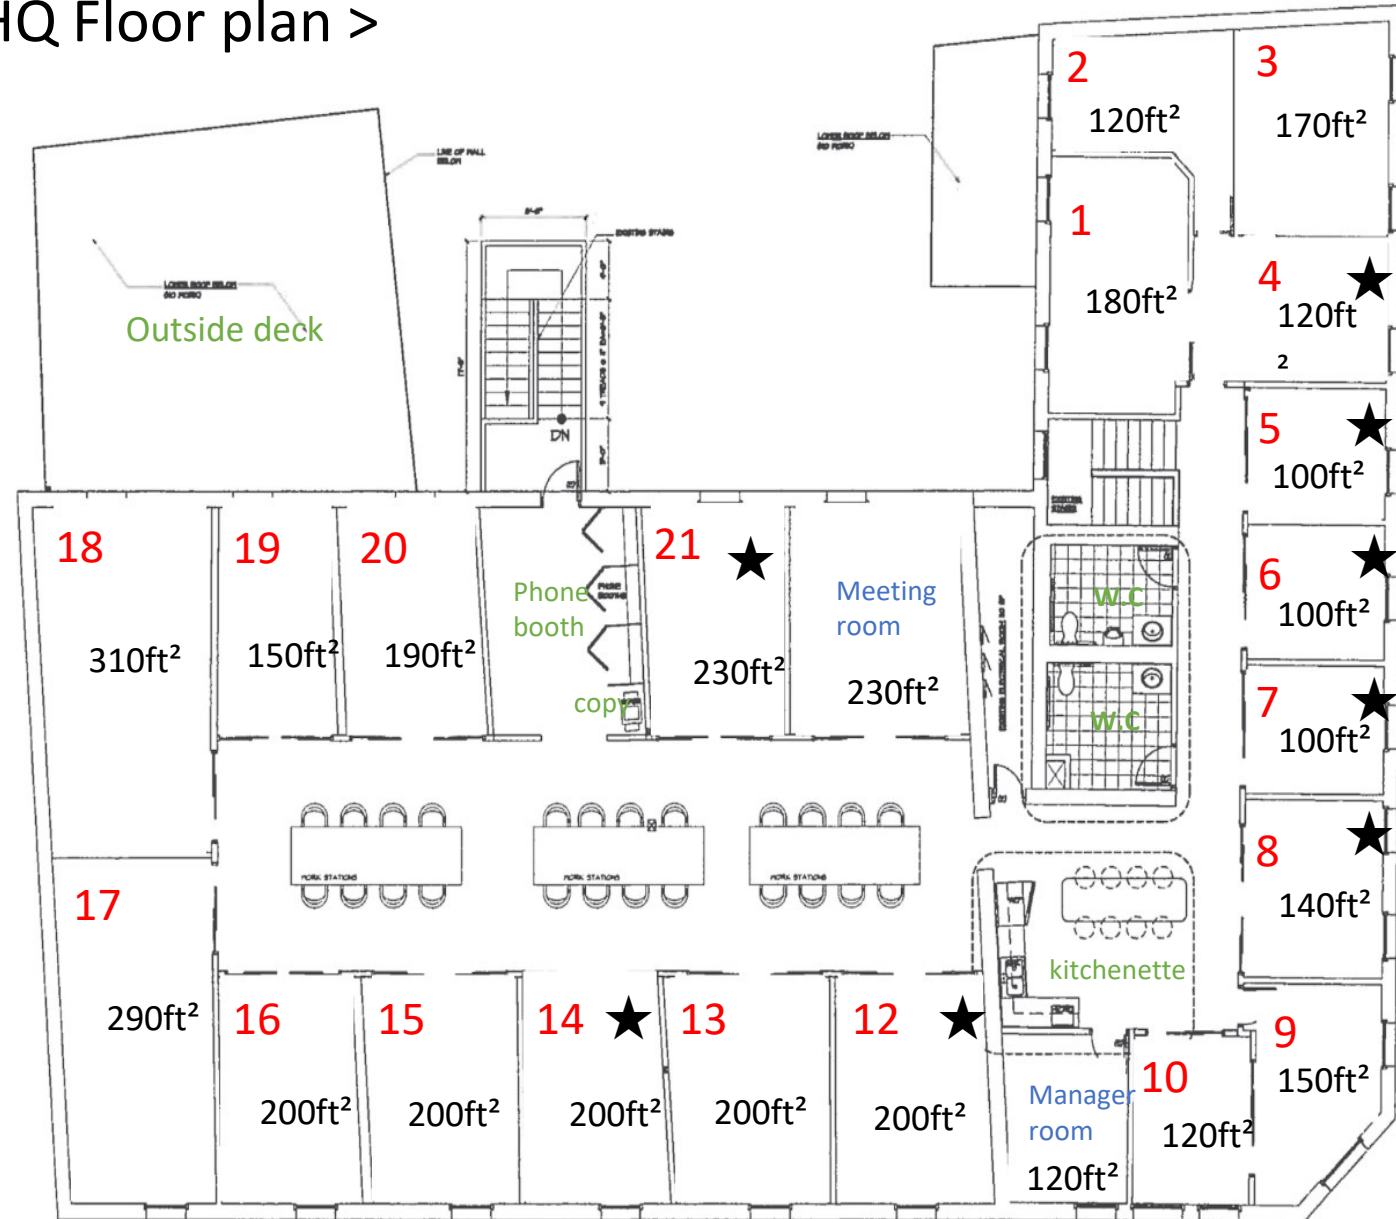

<HQ Floor plan >

★ : available

ADDRESS: 1110 Nuuanu Ave 2F
 Email: yoko.ideal mix@gmail.com