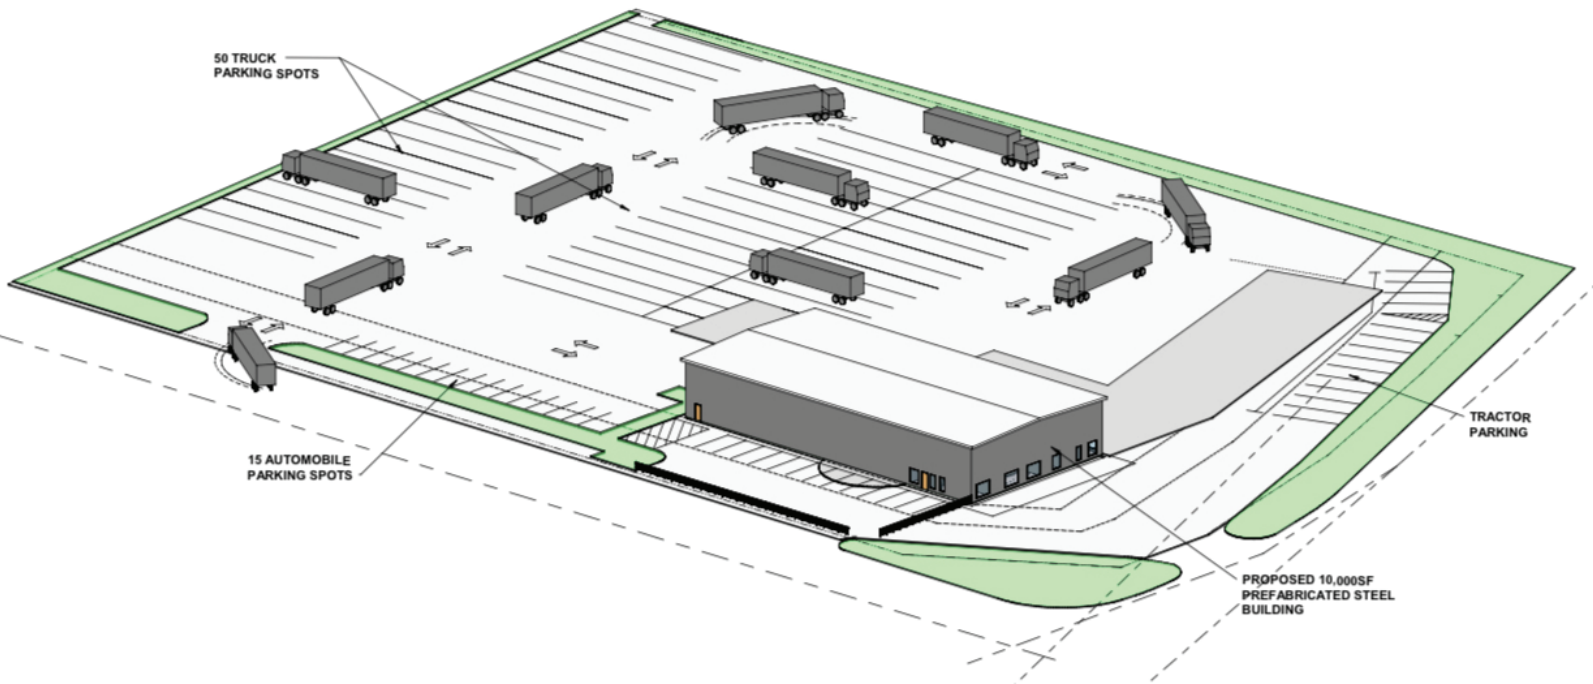

Ruta Kutaviciute
Portfolio Manager

708.253.5599
ruta@satoriproperties.com