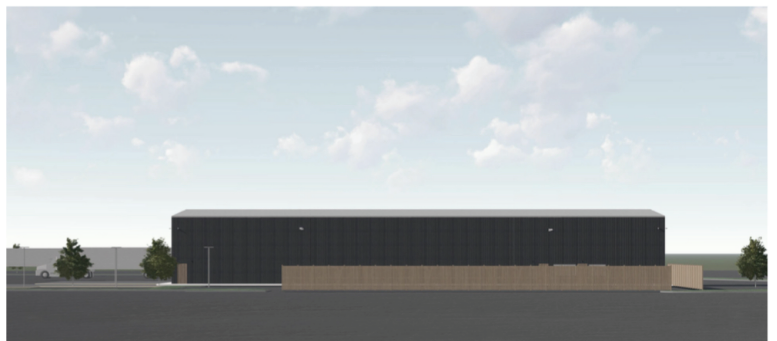

FOR LEASE

7301 Melton Rd, Gary, IN 46403

Property Highlights:

- 14,423 SF truck maintenance facility
- 6 acres site
- 60 tractor/trailer parking spots
- 25 tractor parking spots
- 25 vehicle parking spots
- 2,502 SF office
- 2,598 SF mezzanine
- 6 drive in repair doors
- 24' clear height
- Trench drains throughout
- Ultra finishes
- Quick access to I-90 & I-94 expressways
- 35 miles to Midway International Airport