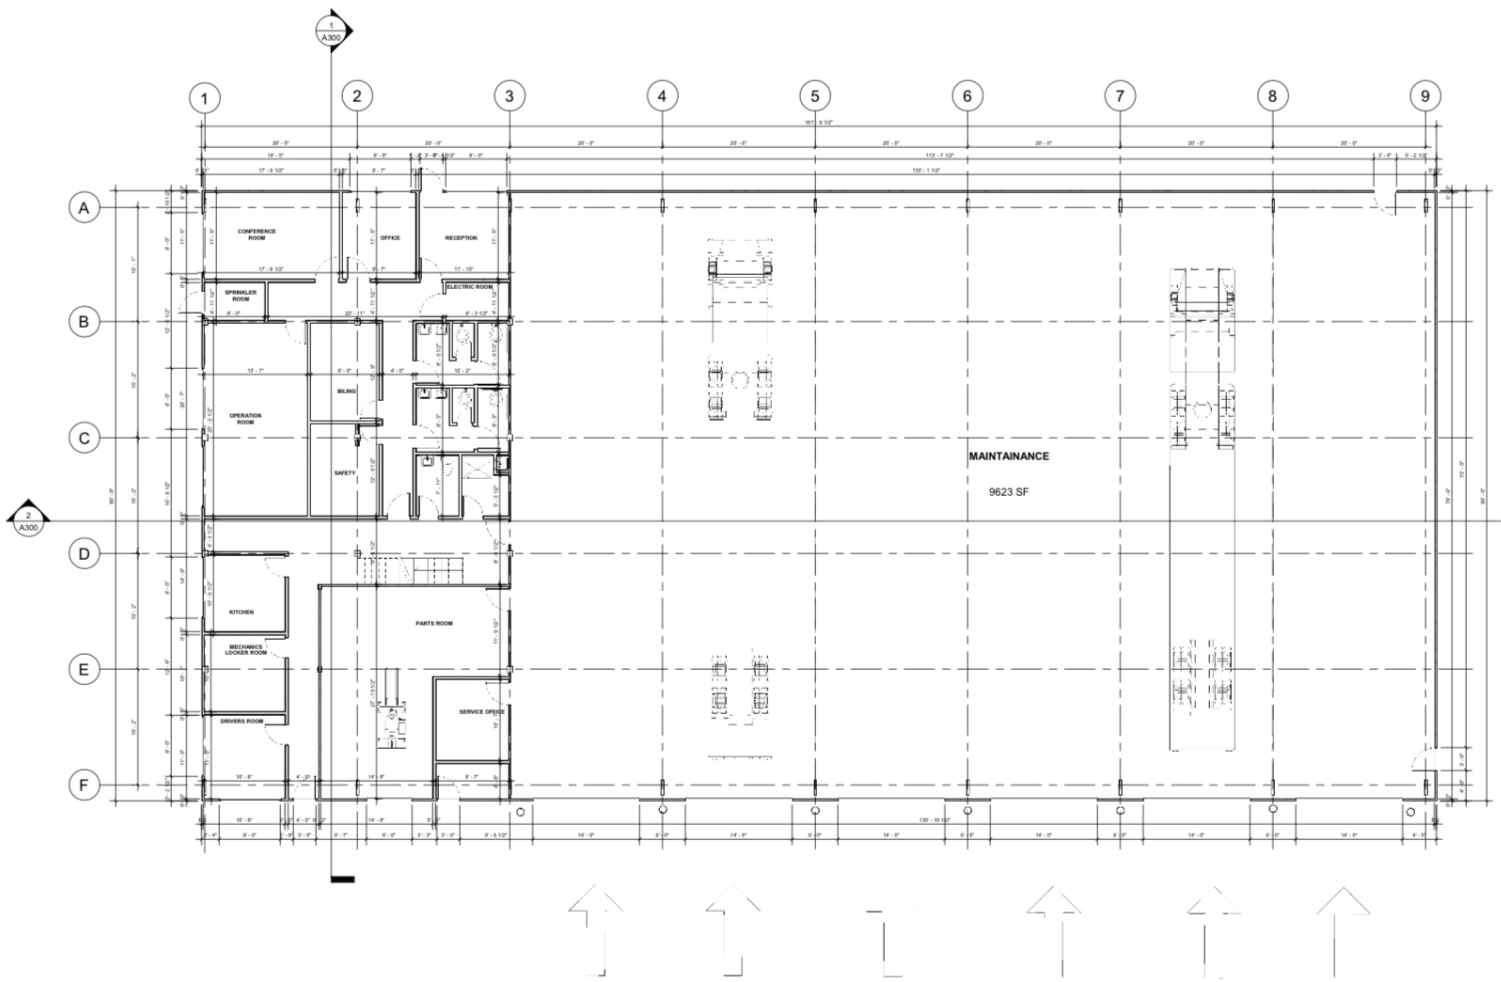

Ruta Kutaviciute
Portfolio Manager

708.253.5599
ruta@satoriproperties.com