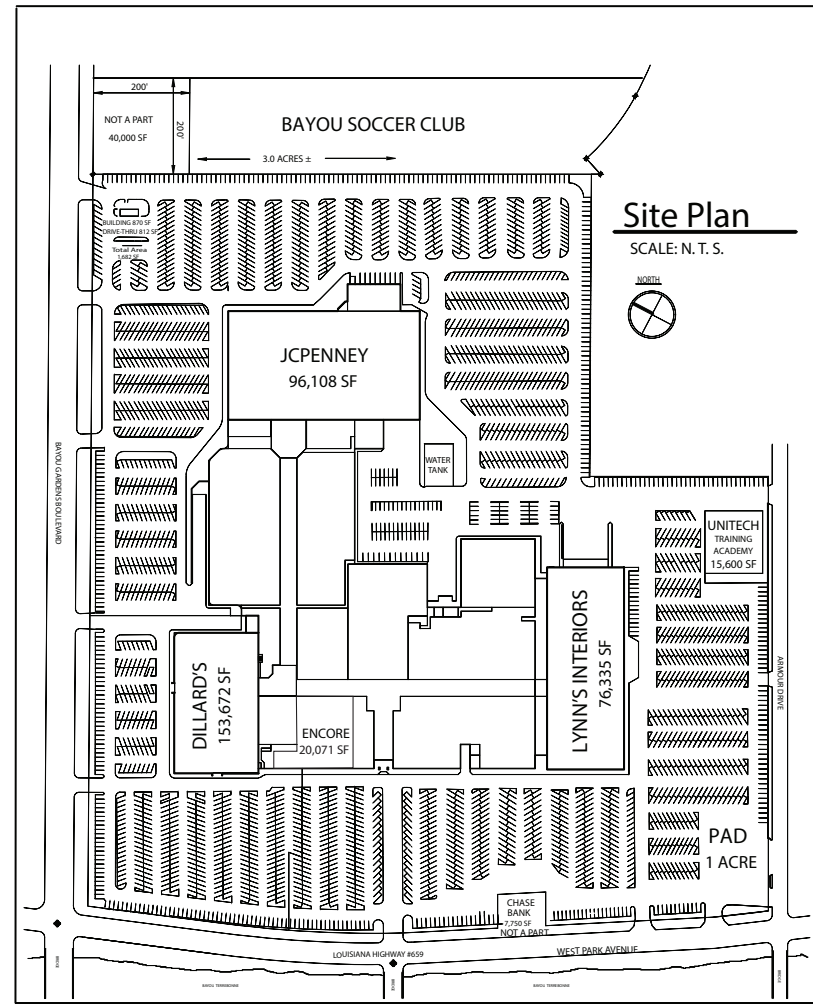

SOUTHLAND MALL