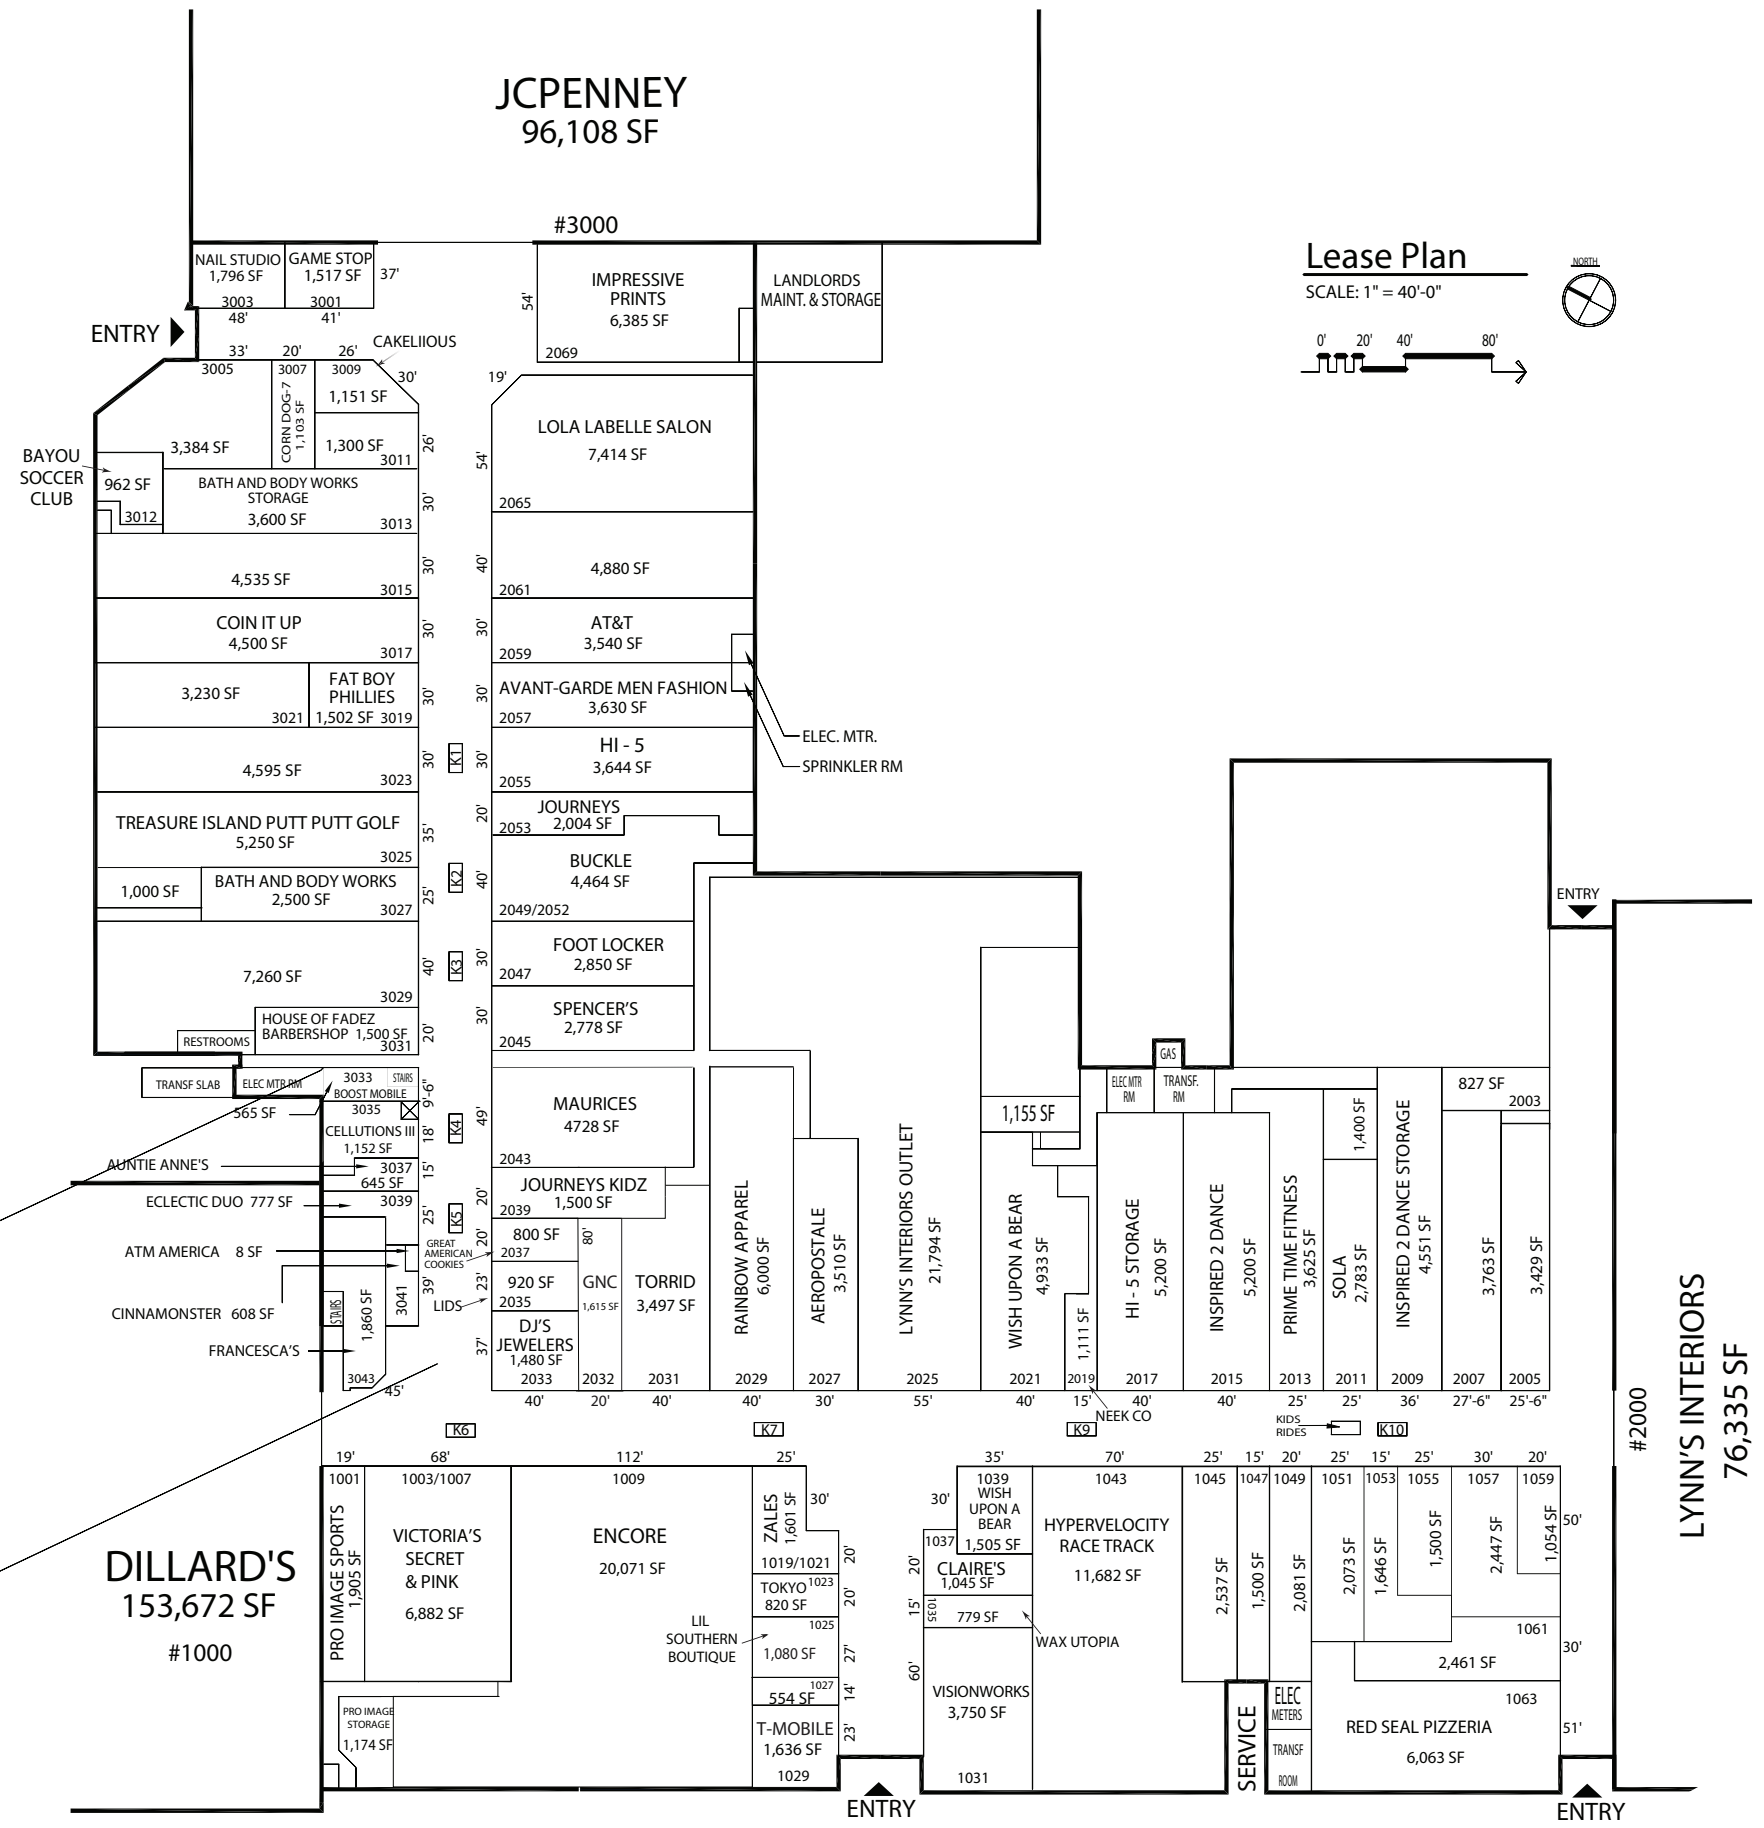

SOUTHLAND MALL