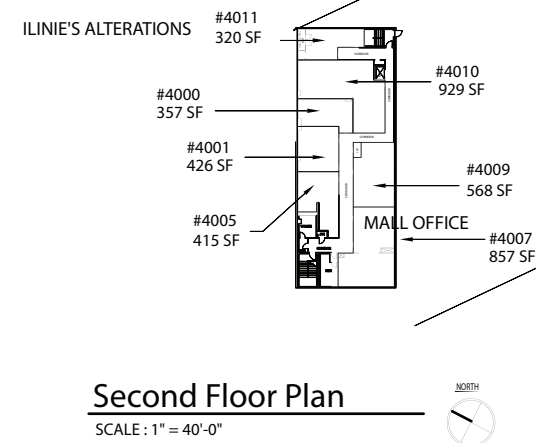

SOUTHLAND MALL