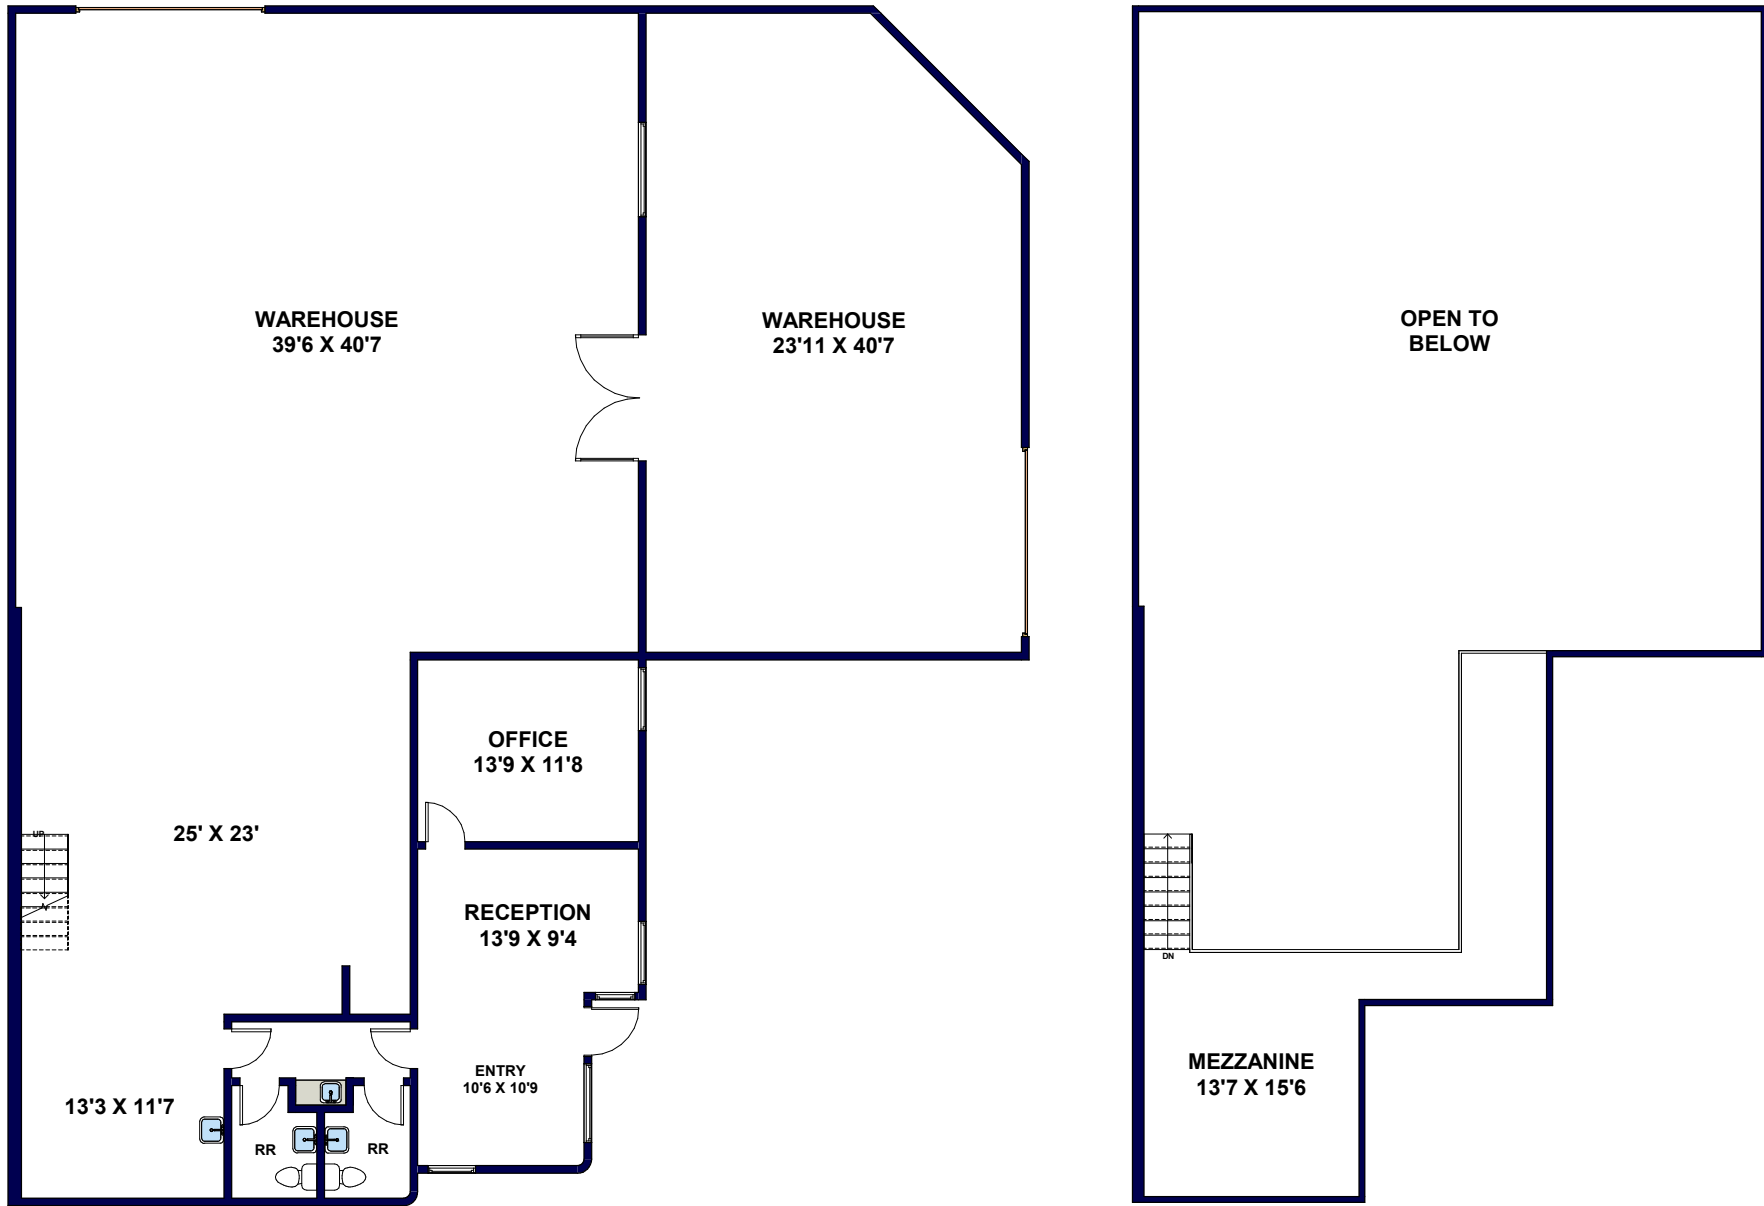

1361 TITAN WAY, BREA

FIRST FLOOR

APPROXIMATELY 3,958 RSF (Rentable Square Footage)
APPROXIMATELY 3,832 USF (Useable Square Footage)

SECOND FLOOR

APPROXIMATELY 357 RSF (Rentable Square Footage)